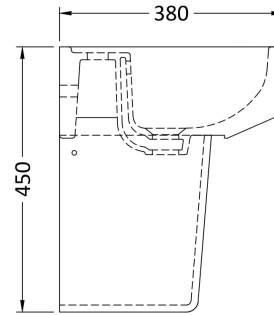

Sales Code: Cma004

Description: Luna 420mm Basin & Semi Pedestal

Packaging Details

Barcode: 5055275867457

Sales Code: NCH402

Description: 420mm Small Basin 1Th

Product Dimensions

Height (mm):	183
Width (mm):	420
Depth (mm):	380
Nett Weight (kg):	10.3

Packaging Dimensions

Height (mm):	200
Width (mm):	440
Depth (mm):	400
Gross Weight (kg):	10.5

Packaging Data

Box Colour:	Brown Cardboard Box - Printed
Box Qty:	1
Label Size:	100 x 50
Label Colour:	Not Applicable
Label Qty:	0

Outer Box Dimensions (If Applicable)

Height (mm):	
Width (mm):	
Depth (mm):	
Gross Weight (kg):	
Barcode:	5055369043293

Product Details

Country of Origin:	China
Fitting Instruction:	No
Certification:	CE: No WRAS: N/A WRAS No: N/A
Product Material:	Vitreous China
Fixing Supplied:	No

Sales Code: NCH407

Description: Semi Pedestal

Product Dimensions

Height (mm):	295
Width (mm):	190
Depth (mm):	258
Nett Weight (kg):	7.3

Packaging Dimensions

Height (mm):	330
Width (mm):	230
Depth (mm):	300
Gross Weight (kg):	7.5