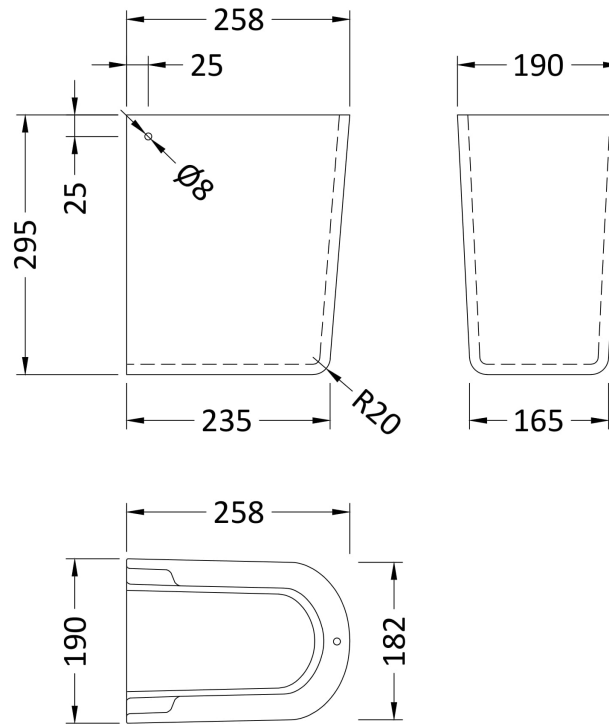

Sales Code: Cma004

Description: Luna 420mm Basin & Semi Pedestal

Packaging Details

Barcode: 5055275867457

Sales Code: NCH402

Description: 420mm Small Basin 1Th

Product Dimensions

Height (mm):	183
Width (mm):	420
Depth (mm):	380
Nett Weight (kg):	10.3

Packaging Dimensions

Height (mm):	200
Width (mm):	440
Depth (mm):	400
Gross Weight (kg):	10.5

Packaging Data

Box Colour:	Brown Cardboard Box - Printed
Box Qty:	1
Label Size:	100 x 50
Label Colour:	Not Applicable
Label Qty:	0

Outer Box Dimensions (If Applicable)

Height (mm):	
Width (mm):	
Depth (mm):	
Gross Weight (kg):	
Barcode:	5055369043293

Product Details

Country of Origin:	China
Fitting Instruction:	No
Certification:	CE: No WRAS: N/A WRAS No: N/A
Product Material:	Vitreous China
Fixing Supplied:	No

Sales Code: NCH407

Description: Semi Pedestal

Product Dimensions

Height (mm):	295
Width (mm):	190
Depth (mm):	258
Nett Weight (kg):	7.3

Packaging Dimensions

Height (mm):	330
Width (mm):	230
Depth (mm):	300
Gross Weight (kg):	7.5