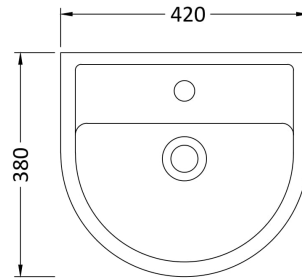

Sales Code: Cma004

Description: Luna 420mm Basin & Semi Pedestal

Packaging Details

Barcode: 5055275867457

Sales Code: NCH402

Description: 420mm Small Basin 1Th

Product Dimensions

Height (mm):	183
Width (mm):	420
Depth (mm):	380
Nett Weight (kg):	10.3

Packaging Dimensions

Height (mm):	200
Width (mm):	440
Depth (mm):	400
Gross Weight (kg):	10.5

Packaging Data

Box Colour:	Brown Cardboard Box - Printed
Box Qty:	1
Label Size:	100 x 50
Label Colour:	Not Applicable
Label Qty:	0

Outer Box Dimensions (If Applicable)

Height (mm):	
Width (mm):	
Depth (mm):	
Gross Weight (kg):	
Barcode:	5055369043293

Product Details

Country of Origin:	China
Fitting Instruction:	No
Certification:	CE: No WRAS: N/A WRAS No: N/A
Product Material:	Vitreous China
Fixing Supplied:	No

Sales Code: NCH407

Description: Semi Pedestal

Product Dimensions

Height (mm):	295
Width (mm):	190
Depth (mm):	258
Nett Weight (kg):	7.3

Packaging Dimensions

Height (mm):	330
Width (mm):	230
Depth (mm):	300
Gross Weight (kg):	7.5