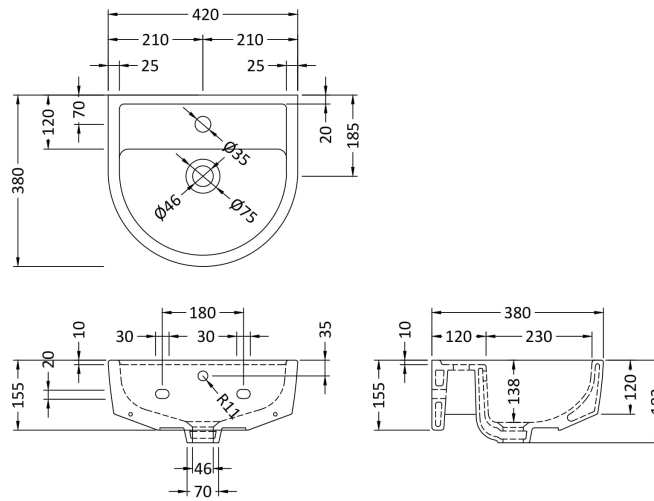

Sales Code: Cma004

Description: Luna 420mm Basin & Semi Pedestal

Packaging Details

Barcode: 5055275867457

Sales Code: NCH402

Description: 420mm Small Basin 1Th

Product Dimensions

Height (mm):	183
Width (mm):	420
Depth (mm):	380
Nett Weight (kg):	10.3

Packaging Dimensions

Height (mm):	200
Width (mm):	440
Depth (mm):	400
Gross Weight (kg):	10.5

Packaging Data

Box Colour:	Brown Cardboard Box - Printed
Box Qty:	1
Label Size:	100 x 50
Label Colour:	Not Applicable
Label Qty:	0

Outer Box Dimensions (If Applicable)

Height (mm):	
Width (mm):	
Depth (mm):	
Gross Weight (kg):	
Barcode:	5055369043293

Product Details

Country of Origin:	China
Fitting Instruction:	No
Certification:	CE: No WRAS: N/A WRAS No: N/A
Product Material:	Vitreous China
Fixing Supplied:	No

Sales Code: NCH407

Description: Semi Pedestal

Product Dimensions

Height (mm):	295
Width (mm):	190
Depth (mm):	258
Nett Weight (kg):	7.3

Packaging Dimensions

Height (mm):	330
Width (mm):	230
Depth (mm):	300
Gross Weight (kg):	7.5