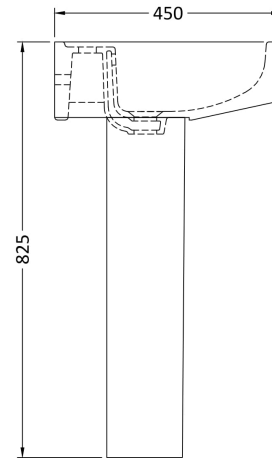

Sales Code: Cma003

Description: Luna 520mm Basin & Pedestal

Packaging Details

Barcode: 5055275813935