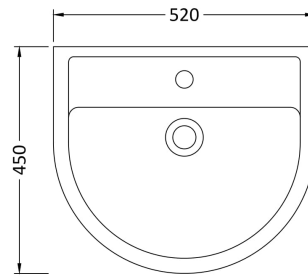

Sales Code: Cma003

Description: Luna 520mm Basin & Pedestal

Packaging Details

Barcode: 5055275813935