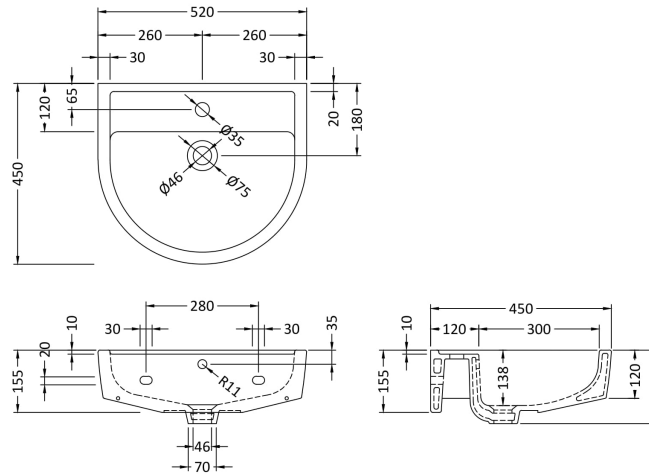

### Packaging Details

Barcode: 5055275813935

Sales Code: NCH404

Description: Medium 520mm Basin 1 Tap Hole

### Product Dimensions

Height (mm):	183
Width (mm):	520
Depth (mm):	450
Nett Weight (kg):	15.5

### Packaging Dimensions

Height (mm):	200
Width (mm):	545
Depth (mm):	460
Gross Weight (kg):	15.7

### Product Dimensions

Height (mm):	670
Width (mm):	210
Depth (mm):	160
Nett Weight (kg):	10.7