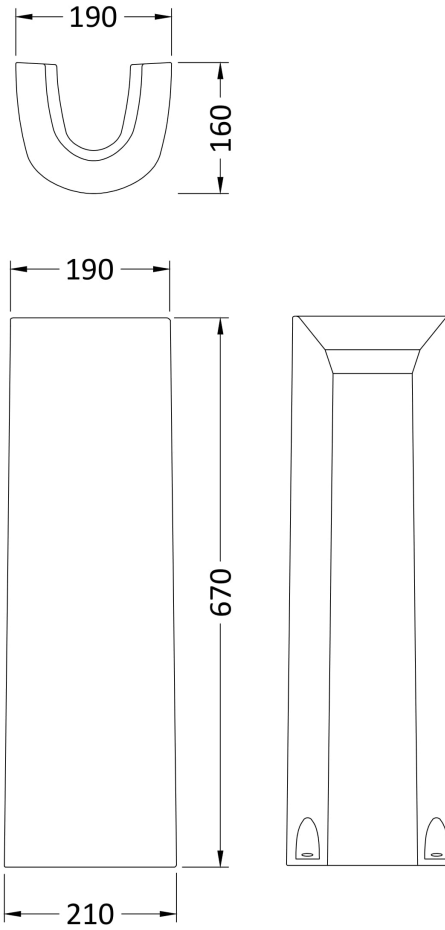

### Product Dimensions

Height (mm):	183
Width (mm):	520
Depth (mm):	450
Nett Weight (kg):	15.5

### Packaging Dimensions

Height (mm):	200
Width (mm):	545
Depth (mm):	460
Gross Weight (kg):	15.7

### Outer Box Dimensions (If Applicable)

Height (mm):	
Width (mm):	
Depth (mm):	
Gross Weight (kg):	
Barcode:	5055369029242

### Product Dimensions

Height (mm):	670
Width (mm):	210
Depth (mm):	160
Nett Weight (kg):	10.7