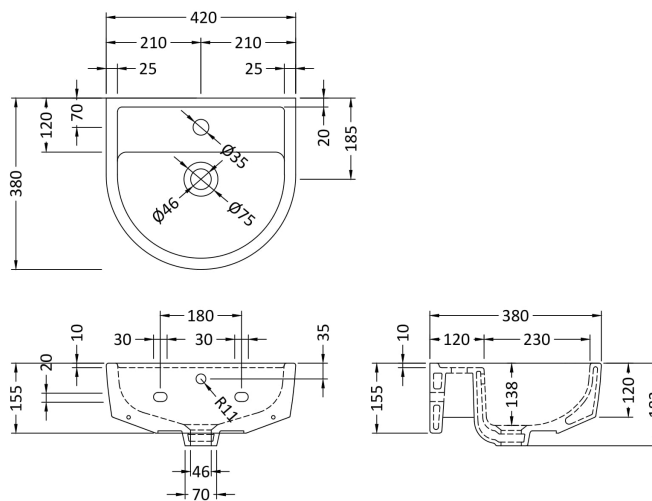

Sales Code: Cma002

Description: Luna 420mm Basin & Pedestal

Packaging Details

Barcode: 5055275813928

Sales Code: NCH403

Description: Round Pedestal

Product Dimensions

Height (mm):	670
Width (mm):	210
Depth (mm):	160
Nett Weight (kg):	10.7

Packaging Dimensions

Height (mm):	680
Width (mm):	220
Depth (mm):	175
Gross Weight (kg):	10.9

Packaging Data

Box Colour:	Brown Cardboard Box - Printed
Box Qty:	1
Label Size:	100 x 50
Label Colour:	Not Applicable
Label Qty:	0

Outer Box Dimensions (If Applicable)

Height (mm):	
Width (mm):	
Depth (mm):	
Gross Weight (kg):	
Barcode:	5055369029259

Product Details

Country of Origin:	China
Fitting Instruction:	No
Certification:	CE: N/A WRAS: N/A WRAS No: N/A
Product Material:	Vitreous China
Fixing Supplied:	No

Sales Code: NCH402

Description: 420mm Small Basin 1Th

Product Dimensions

Height (mm):	183
Width (mm):	420
Depth (mm):	380
Nett Weight (kg):	10.3

Packaging Dimensions

Height (mm):	200
Width (mm):	440
Depth (mm):	400
Gross Weight (kg):	10.5