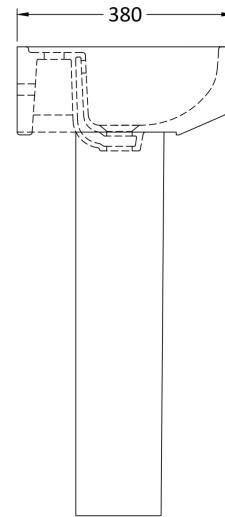

Sales Code: Cma002

Description: Luna 420mm Basin & Pedestal

Packaging Details

Barcode: 5055275813928

Sales Code: NCH403

Description: Round Pedestal

Product Dimensions

Height (mm):	670
Width (mm):	210
Depth (mm):	160
Nett Weight (kg):	10.7

Packaging Dimensions

Height (mm):	680
Width (mm):	220
Depth (mm):	175
Gross Weight (kg):	10.9

Packaging Data

Box Colour:	Brown Cardboard Box - Printed
Box Qty:	1
Label Size:	100 x 50
Label Colour:	Not Applicable
Label Qty:	0

Outer Box Dimensions (If Applicable)

Height (mm):	
Width (mm):	
Depth (mm):	
Gross Weight (kg):	
Barcode:	5055369029259

Product Details

Country of Origin:	China
Fitting Instruction:	No
Certification:	CE: N/A WRAS: N/A WRAS No: N/A
Product Material:	Vitreous China
Fixing Supplied:	No

Sales Code: NCH402

Description: 420mm Small Basin 1Th

Product Dimensions

Height (mm):	183
Width (mm):	420
Depth (mm):	380
Nett Weight (kg):	10.3

Packaging Dimensions

Height (mm):	200
Width (mm):	440
Depth (mm):	400
Gross Weight (kg):	10.5