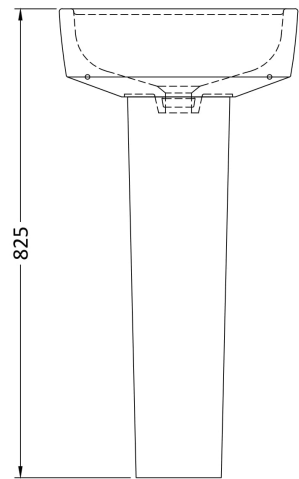

Sales Code: Cma002

Description: Luna 420mm Basin & Pedestal

Packaging Details

Barcode: 5055275813928

Sales Code: NCH403

Description: Round Pedestal

Product Dimensions

Height (mm):	670
Width (mm):	210
Depth (mm):	160
Nett Weight (kg):	10.7

Packaging Dimensions

Height (mm):	680
Width (mm):	220
Depth (mm):	175
Gross Weight (kg):	10.9

Packaging Data

Box Colour:	Brown Cardboard Box - Printed
Box Qty:	1
Label Size:	100 x 50
Label Colour:	Not Applicable
Label Qty:	0

Outer Box Dimensions (If Applicable)

Height (mm):	
Width (mm):	
Depth (mm):	
Gross Weight (kg):	
Barcode:	5055369029259

Product Details

Country of Origin:	China
Fitting Instruction:	No
Certification:	CE: N/A WRAS: N/A WRAS No: N/A
Product Material:	Vitreous China
Fixing Supplied:	No

Sales Code: NCH402

Description: 420mm Small Basin 1Th

Product Dimensions

Height (mm):	183
Width (mm):	420
Depth (mm):	380
Nett Weight (kg):	10.3

Packaging Dimensions

Height (mm):	200
Width (mm):	440
Depth (mm):	400
Gross Weight (kg):	10.5