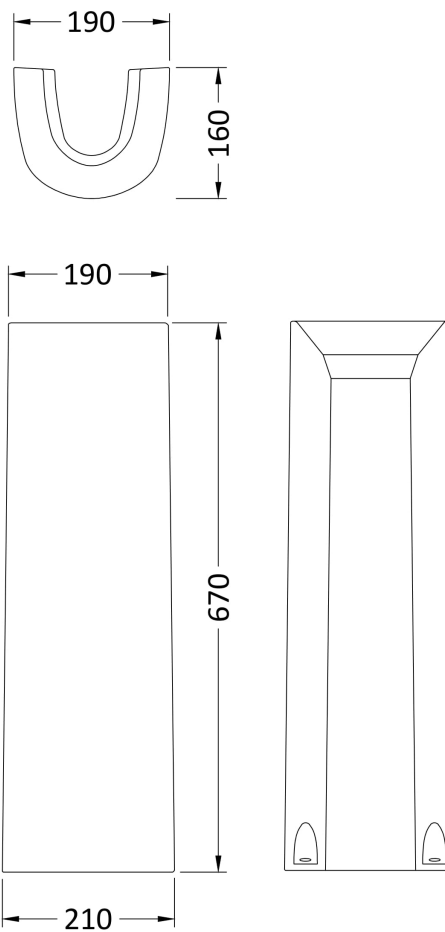

Sales Code: Cma002

Description: Luna 420mm Basin & Pedestal

Packaging Details

Barcode: 5055275813928

Sales Code: NCH403

Description: Round Pedestal

Product Dimensions

Height (mm):	670
Width (mm):	210
Depth (mm):	160
Nett Weight (kg):	10.7

Packaging Dimensions

Height (mm):	680
Width (mm):	220
Depth (mm):	175
Gross Weight (kg):	10.9

Packaging Data

Box Colour:	Brown Cardboard Box - Printed
Box Qty:	1
Label Size:	100 x 50
Label Colour:	Not Applicable
Label Qty:	0

Outer Box Dimensions (If Applicable)

Height (mm):	
Width (mm):	
Depth (mm):	
Gross Weight (kg):	
Barcode:	5055369029259

Product Details

Country of Origin:	China
Fitting Instruction:	No
Certification:	CE: N/A WRAS: N/A WRAS No: N/A
Product Material:	Vitreous China
Fixing Supplied:	No

Sales Code: NCH402

Description: 420mm Small Basin 1Th

Product Dimensions

Height (mm):	183
Width (mm):	420
Depth (mm):	380
Nett Weight (kg):	10.3

Packaging Dimensions

Height (mm):	200
Width (mm):	440
Depth (mm):	400
Gross Weight (kg):	10.5