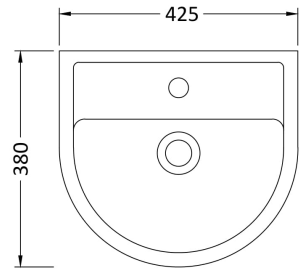

Sales Code: Cma002

Description: Luna 420mm Basin & Pedestal

Packaging Details

Barcode: 5055275813928

Sales Code: NCH403

Description: Round Pedestal

Product Dimensions

Height (mm):	670
Width (mm):	210
Depth (mm):	160
Nett Weight (kg):	10.7

Packaging Dimensions

Height (mm):	680
Width (mm):	220
Depth (mm):	175
Gross Weight (kg):	10.9

Packaging Data

Box Colour:	Brown Cardboard Box - Printed
Box Qty:	1
Label Size:	100 x 50
Label Colour:	Not Applicable
Label Qty:	0

Outer Box Dimensions (If Applicable)

Height (mm):	
Width (mm):	
Depth (mm):	
Gross Weight (kg):	
Barcode:	5055369029259

Product Details

Country of Origin:	China
Fitting Instruction:	No
Certification:	CE: N/A WRAS: N/A WRAS No: N/A
Product Material:	Vitreous China
Fixing Supplied:	No

Sales Code: NCH402

Description: 420mm Small Basin 1Th

Product Dimensions

Height (mm):	183
Width (mm):	420
Depth (mm):	380
Nett Weight (kg):	10.3

Packaging Dimensions

Height (mm):	200
Width (mm):	440
Depth (mm):	400
Gross Weight (kg):	10.5