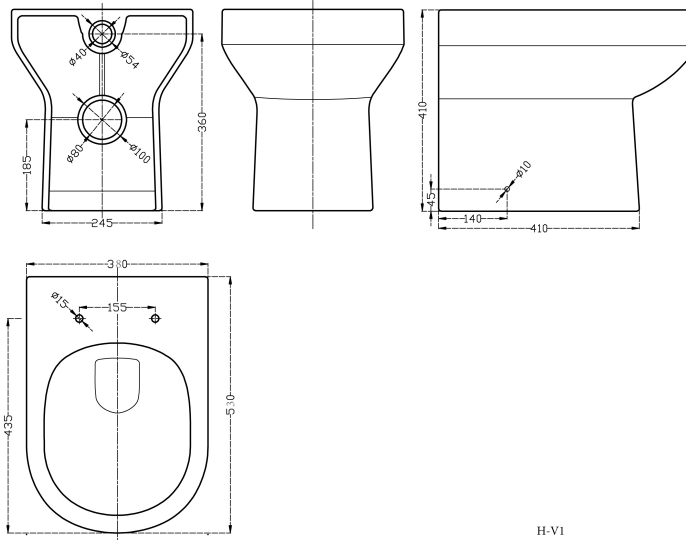

Sales Code: Chm005

Description: Harmony Btw Pan And Seat

Packaging Details

Barcode: 5055275895771

H-V1