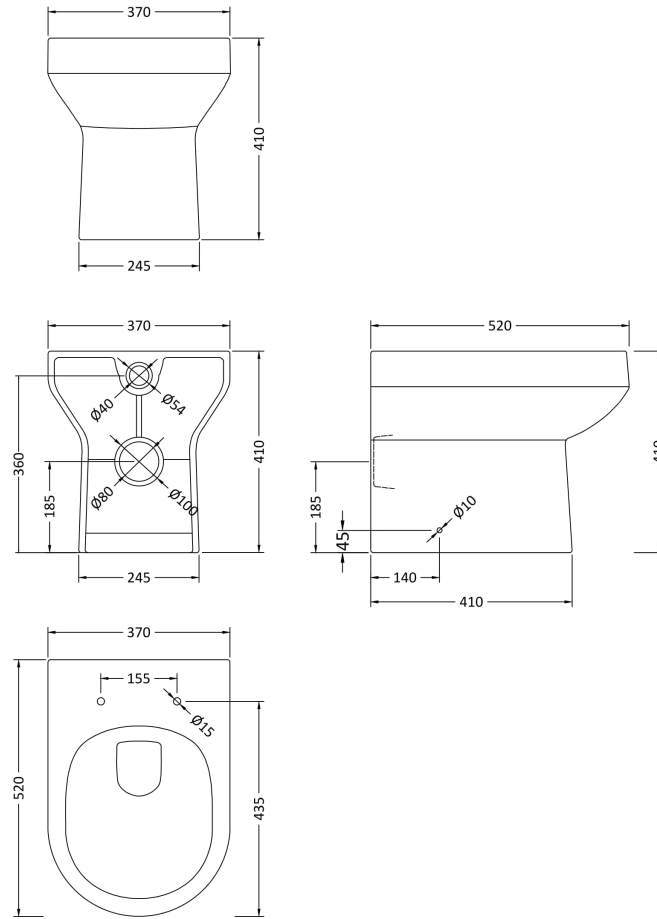

### Product Dimensions

Height (mm):	410
Width (mm):	370
Depth (mm):	520
Nett Weight (kg):	24.5

### Packaging Dimensions

Height (mm):	430
Width (mm):	415
Depth (mm):	570
Gross Weight (kg):	25

### Outer Box Dimensions (If Applicable)

Height (mm):	
Width (mm):	
Depth (mm):	
Gross Weight (kg):	
Barcode:	5055369030897

### Product Dimensions

Length (mm):	450
Width (mm):	370
Height (mm):	54
Nett Weight (kg):	2.77