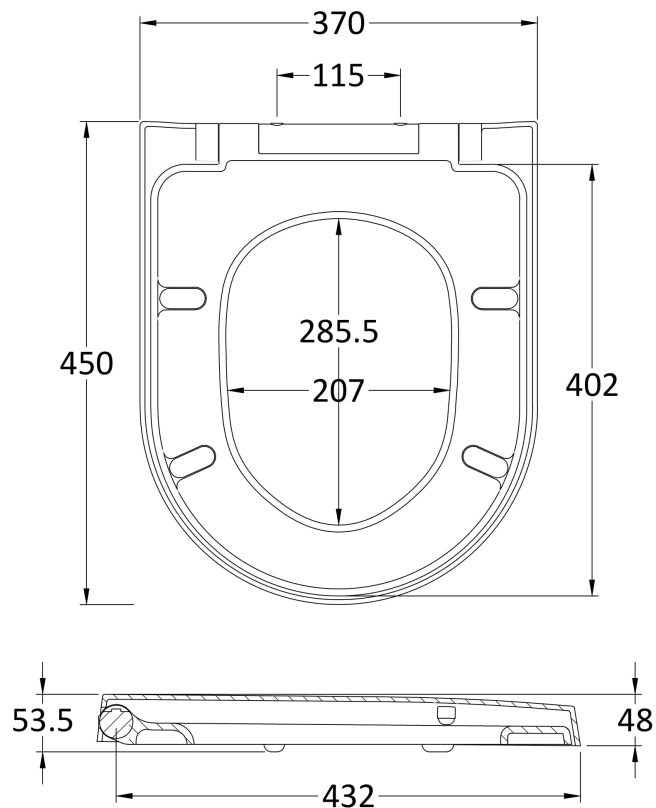

### Product Dimensions

Height (mm):	410
Width (mm):	370
Depth (mm):	520
Nett Weight (kg):	24.5

### Packaging Dimensions

Height (mm):	430
Width (mm):	415
Depth (mm):	570
Gross Weight (kg):	25

### Outer Box Dimensions (If Applicable)

Height (mm):	
Width (mm):	
Depth (mm):	
Gross Weight (kg):	
Barcode:	5055369030897

### Product Dimensions

Length (mm):	450
Width (mm):	370
Height (mm):	54
Nett Weight (kg):	2.77