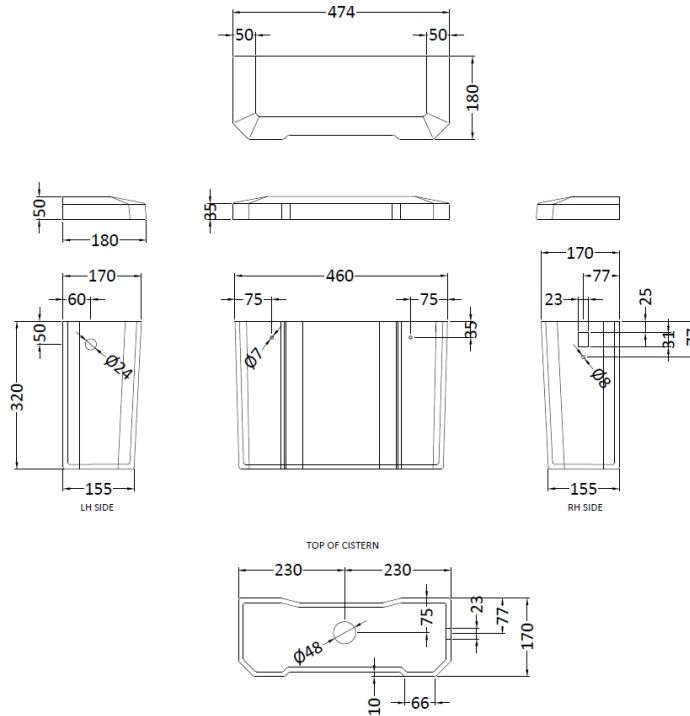

Packaging Dimensions

Height (mm):	500
Width (mm):	380
Depth (mm):	515
Gross Weight (kg):	19.6

Packaging Data

Box Colour:	
Box Qty:	
Label Size:	x
Label Colour:	
Label Qty:	

Outer Box Dimensions (If Applicable)

Height (mm):	
Width (mm):	
Depth (mm):	
Gross Weight (kg):	
Barcode:	5055275895573

Product Details

Country of Origin:	China
Fitting Instruction:	No
Certification:	CE: WRAS: N/A WRAS No: N/A
Product Material:	Vitreous China
Fixing Supplied:	No

Basins: Tap Hole: Not Applicable Chain Stay Hole: Not Applicable
 Template: Not Applicable Waste Type Req: Not Applicable
 Overflow Inc: Not Applicable Overflow Cover: Not Applicable
 Inner Bowl Depth (mm): N/A

Sales Code: NCS872B

Description: High Level Cistern B (Inc' Fittings)

Product Dimensions

Height (mm):	370
Width (mm):	474
Depth (mm):	180
Nett Weight (kg):	14.5

Packaging Dimensions

Height (mm):	316
Width (mm):	168
Depth (mm):	455
Gross Weight (kg):	15.9