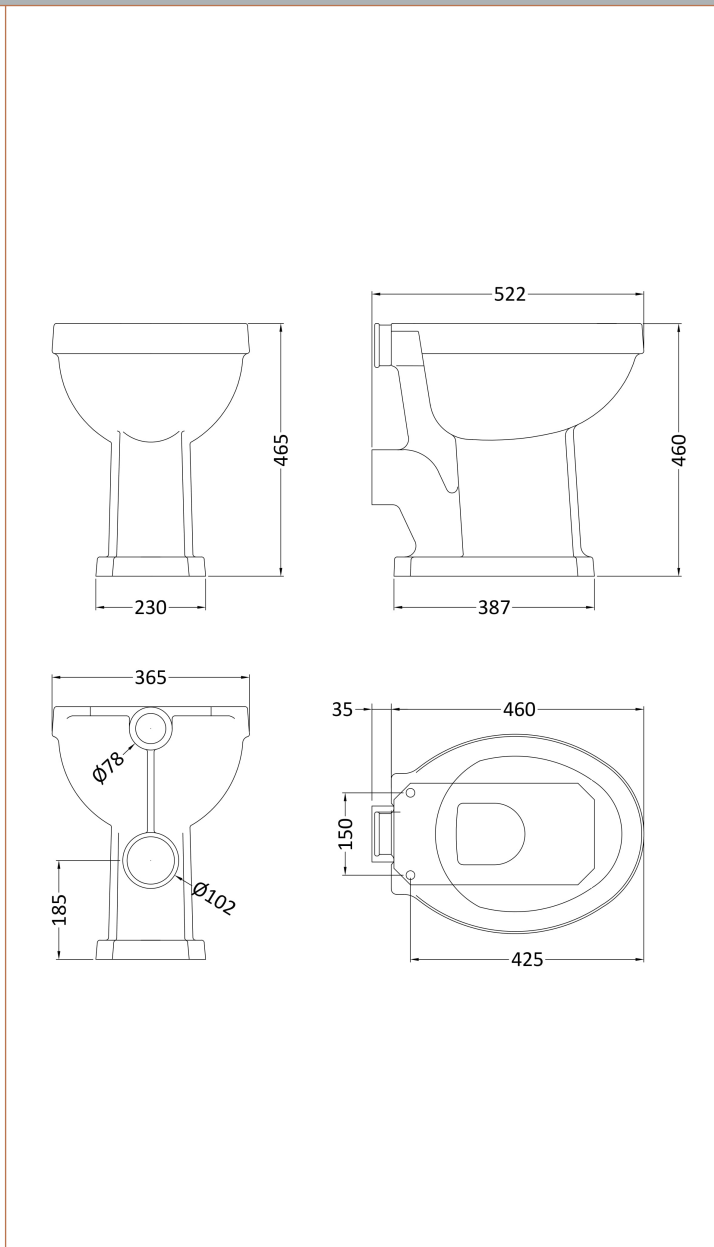

Sales Code: Ccr035

Description: Comfort High Level Wc & Flush Pipe

Packaging Details

Barcode: 5056211818632

Sales Code: NCS860

Description: Comfort Height High/Low Pan Exc Seat

Product Dimensions

Height (mm):	466
Width (mm):	370
Depth (mm):	515
Nett Weight (kg):	19

Packaging Dimensions

Height (mm):	500
Width (mm):	380
Depth (mm):	515
Gross Weight (kg):	19.6

Packaging Data

Box Colour:	
Box Qty:	
Label Size:	x
Label Colour:	
Label Qty:	

Outer Box Dimensions (If Applicable)

Height (mm):	
Width (mm):	
Depth (mm):	
Gross Weight (kg):	
Barcode:	5055275895573

Product Details

Country of Origin:	China
Fitting Instruction:	No
Certification:	CE: WRAS: N/A WRAS No: N/A
Product Material:	Vitreous China
Fixing Supplied:	No

Sales Code: NCS872B

Description: High Level Cistern B (Inc' Fittings)

Product Dimensions

Height (mm):	370
Width (mm):	474
Depth (mm):	180
Nett Weight (kg):	14.5

Packaging Dimensions

Height (mm):	316
Width (mm):	168
Depth (mm):	455
Gross Weight (kg):	15.9