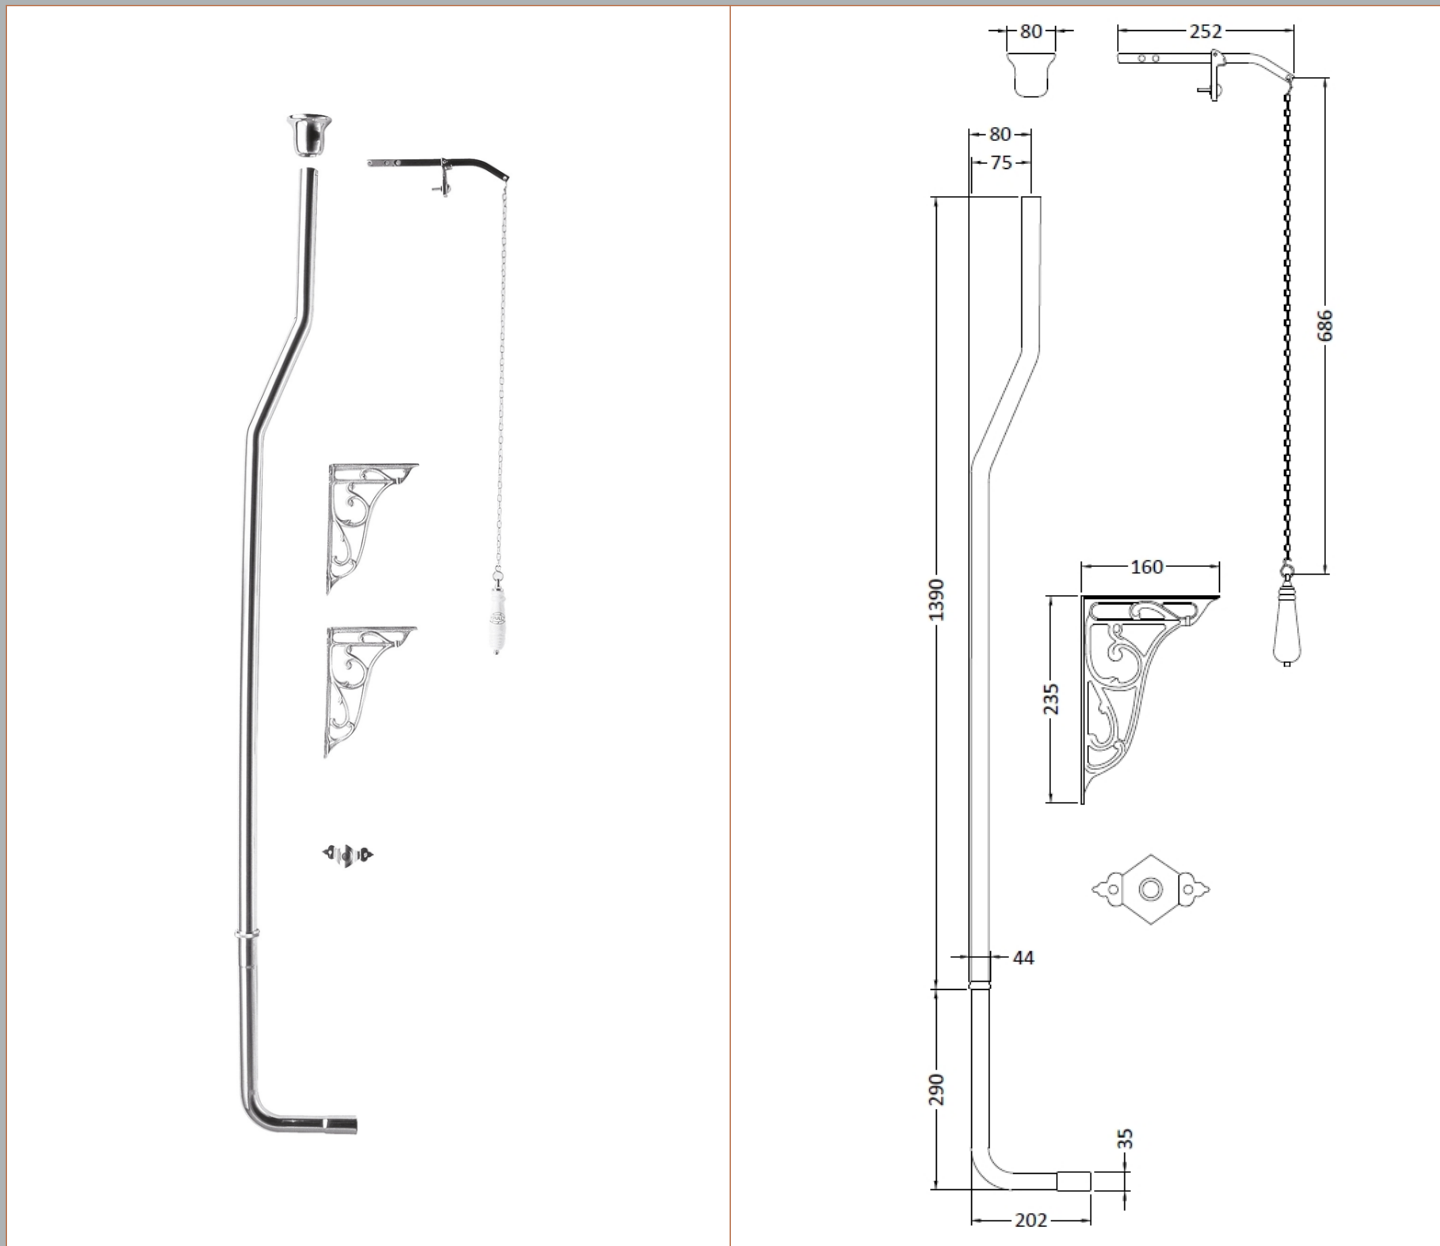

Sales Code: Ccr035

Description: Comfort High Level Wc & Flush Pipe

Packaging Details

Barcode: 5056211818632

Sales Code: NCS860

Description: Comfort Height High/Low Pan Exc Seat

Product Dimensions

Height (mm):	466
Width (mm):	370
Depth (mm):	515
Nett Weight (kg):	19

Sales Code: NCS872B

Description: High Level Cistern B (Inc' Fittings)

Product Dimensions

Height (mm):	370
Width (mm):	474
Depth (mm):	180
Nett Weight (kg):	14.5

Packaging Dimensions

Height (mm):	316
Width (mm):	168
Depth (mm):	455
Gross Weight (kg):	15.9

Basins: Tap Hole: Not Applicable Chain Stay Hole: Not Applicable
 Template: Not Applicable Waste Type Req: Not Applicable
 Overflow Inc: Not Applicable Overflow Cover: Not Applicable
 Inner Bowl Depth (mm): N/A

Sales Code: FA313

Description: High Level Flush Pipe Pack

Product Dimensions

Length (mm):	
Width (mm):	80
Height (mm):	1683
Depth (mm):	205
Nett Weight (kg):	3.07

Packaging Dimensions

Height (mm):	1435
Width (mm):	185
Depth (mm):	100
Gross Weight (kg):	3.78