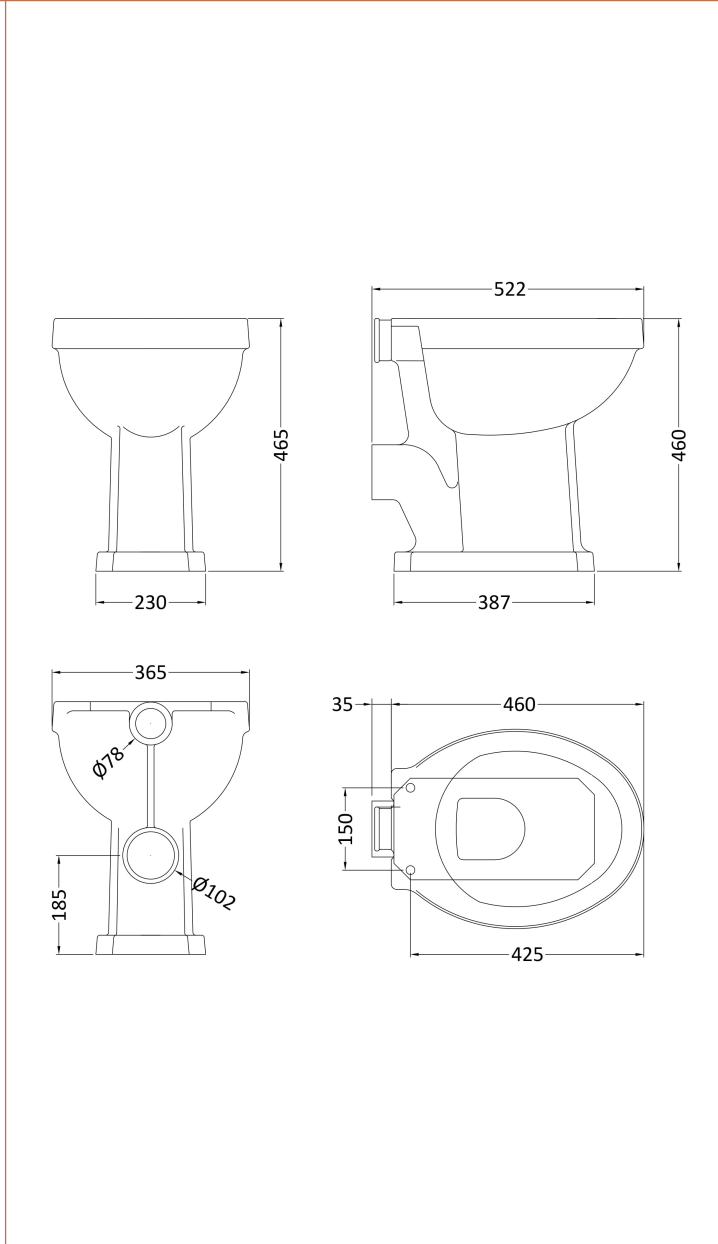

Sales Code: Ccr034

Description: Comfort Low Level Wc & Flush Pipe

Packaging Details

Barcode: 5056211818625

Sales Code: NCS860

Description: Comfort Height High/Low Pan Exc Seat

Product Dimensions

Height (mm):	466
Width (mm):	370
Depth (mm):	515
Nett Weight (kg):	19

Packaging Dimensions

Height (mm):	500
Width (mm):	380
Depth (mm):	515
Gross Weight (kg):	19.6

Packaging Data

Box Colour:	
Box Qty:	
Label Size:	x
Label Colour:	
Label Qty:	

Outer Box Dimensions (If Applicable)

Height (mm):	
Width (mm):	
Depth (mm):	
Gross Weight (kg):	
Barcode:	5055275895573

Product Details

Country of Origin:	China
Fitting Instruction:	No
Certification:	CE: WRAS: N/A WRAS No: N/A
Product Material:	Vitreous China
Fixing Supplied:	No

Sales Code: FA302

Description: Low Level Flush Pipe Pack

Product Dimensions

Length (mm):	
Width (mm):	81
Height (mm):	480
Depth (mm):	220
Nett Weight (kg):	0.78

Packaging Dimensions

Height (mm):	540
Width (mm):	200
Depth (mm):	75
Gross Weight (kg):	0.8