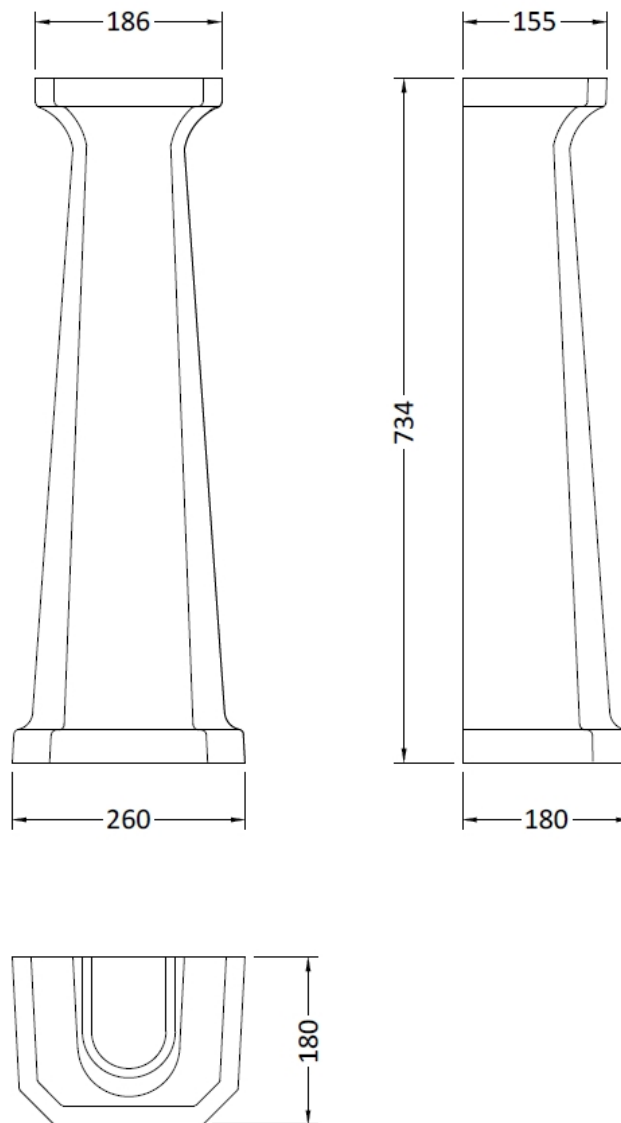

### Product Dimensions

Height (mm):	223
Width (mm):	500
Depth (mm):	350
Nett Weight (kg):	12.5

### Packaging Dimensions

Height (mm):	287
Width (mm):	515
Depth (mm):	490
Gross Weight (kg):	13

### Outer Box Dimensions (If Applicable)

Height (mm):	
Width (mm):	
Depth (mm):	
Gross Weight (kg):	
Barcode:	5055369040056

**Product Dimensions**

Height (mm):	734
Width (mm):	260
Depth (mm):	180
Nett Weight (kg):	11.5

**Packaging Dimensions**

Height (mm):	140
Width (mm):	285
Depth (mm):	715
Gross Weight (kg):	12

**Packaging Data**