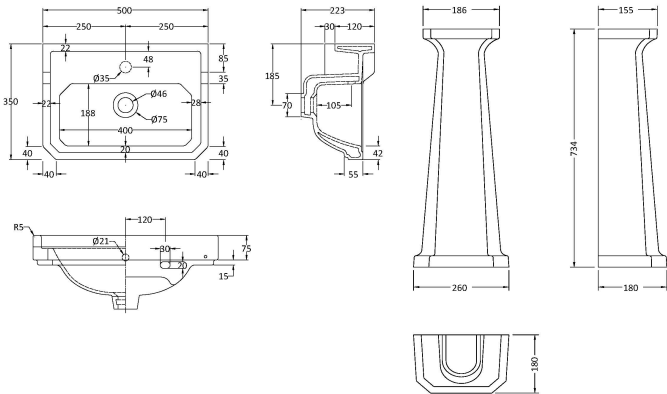

Sales Code: Ccr032

Description: 500mm 1Th Basin & Comfort Height Ped

Packaging Details

Barcode: 5056211818601