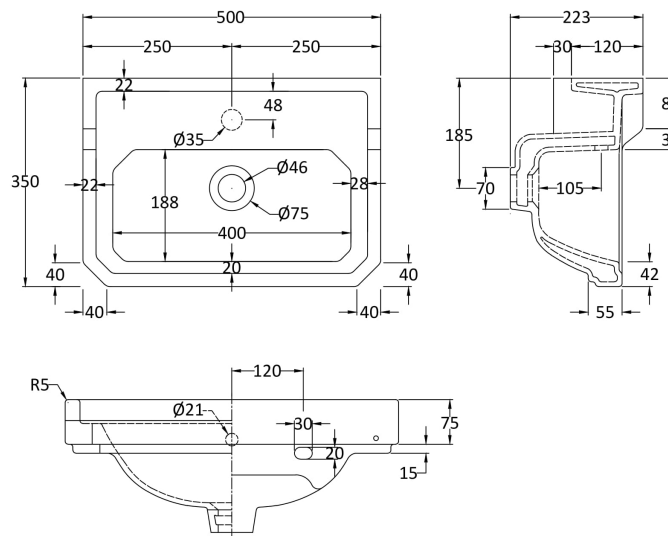

### Product Dimensions

Height (mm):	223
Width (mm):	500
Depth (mm):	350
Nett Weight (kg):	12.5

### Packaging Dimensions

Height (mm):	287
Width (mm):	515
Depth (mm):	490
Gross Weight (kg):	13

### Outer Box Dimensions (If Applicable)

Height (mm):	
Width (mm):	
Depth (mm):	
Gross Weight (kg):	
Barcode:	5055369040056

**Product Dimensions**

Height (mm):	734
Width (mm):	260
Depth (mm):	180
Nett Weight (kg):	11.5

**Packaging Dimensions**

Height (mm):	140
Width (mm):	285
Depth (mm):	715
Gross Weight (kg):	12

**Packaging Data**