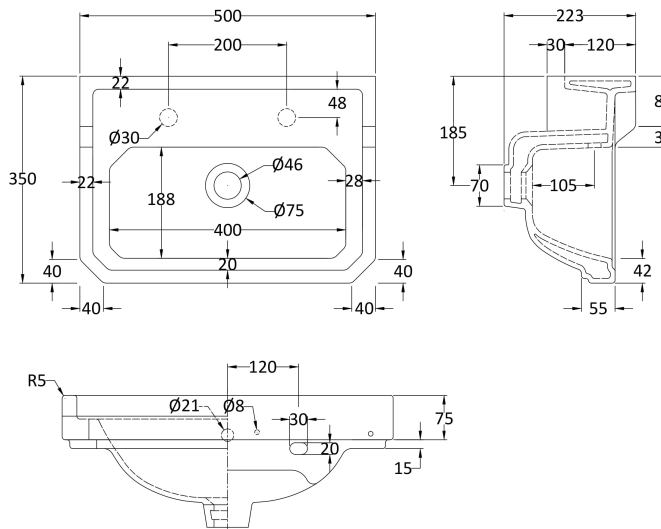

Sales Code: Ccr031

Description: 500mm 2Th Basin & Comfort Height Ped

Packaging Details

Barcode: 5056211818595

Sales Code: NCS885

Description: 500mm Basin 2Th

Product Dimensions

Height (mm):	223
Width (mm):	500
Depth (mm):	350
Nett Weight (kg):	12.5

Packaging Dimensions

Height (mm):	287
Width (mm):	515
Depth (mm):	490
Gross Weight (kg):	13

Packaging Data

Box Colour:	Brown Cardboard Box - Printed
Box Qty:	1
Label Size:	100 x 50
Label Colour:	Not Applicable
Label Qty:	0

Outer Box Dimensions (If Applicable)

Height (mm):	
Width (mm):	
Depth (mm):	
Gross Weight (kg):	
Barcode:	5055369040049

Product Details

Country of Origin:	China
Fitting Instruction:	No
Certification:	CE: N/A WRAS: N/A WRAS No: N/A
Product Material:	Vitreous China
Fixing Supplied:	No

Sales Code: NCS853

Description: Comfort Height Full Pedestal

Product Dimensions

Height (mm):	734
Width (mm):	260
Depth (mm):	180
Nett Weight (kg):	11.5

Packaging Dimensions

Height (mm):	140
Width (mm):	285
Depth (mm):	715
Gross Weight (kg):	12