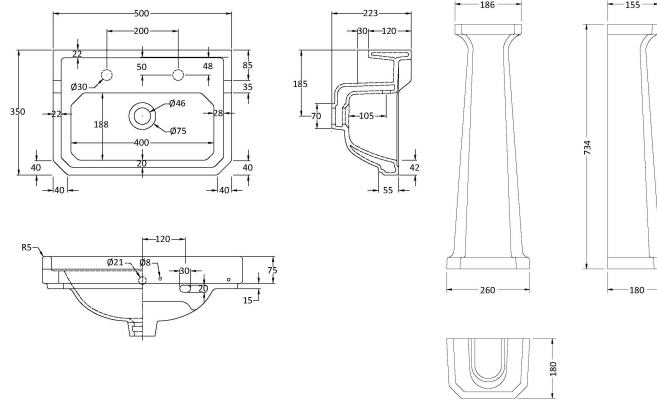

Sales Code: Ccr031

Description: 500mm 2Th Basin & Comfort Height Ped

Packaging Details

Barcode: 5056211818595

Sales Code: NCS885

Description: 500mm Basin 2Th

Product Dimensions

Height (mm):	223
Width (mm):	500
Depth (mm):	350
Nett Weight (kg):	12.5

Packaging Dimensions

Height (mm):	287
Width (mm):	515
Depth (mm):	490
Gross Weight (kg):	13

Packaging Data

Box Colour:	Brown Cardboard Box - Printed
Box Qty:	1
Label Size:	100 x 50
Label Colour:	Not Applicable
Label Qty:	0

Outer Box Dimensions (If Applicable)

Height (mm):	
Width (mm):	
Depth (mm):	
Gross Weight (kg):	
Barcode:	5055369040049

Product Details

Country of Origin:	China
Fitting Instruction:	No
Certification:	CE: N/A WRAS: N/A WRAS No: N/A
Product Material:	Vitreous China
Fixing Supplied:	No

Sales Code: NCS853

Description: Comfort Height Full Pedestal

Product Dimensions

Height (mm):	734
Width (mm):	260
Depth (mm):	180
Nett Weight (kg):	11.5

Packaging Dimensions

Height (mm):	140
Width (mm):	285
Depth (mm):	715
Gross Weight (kg):	12