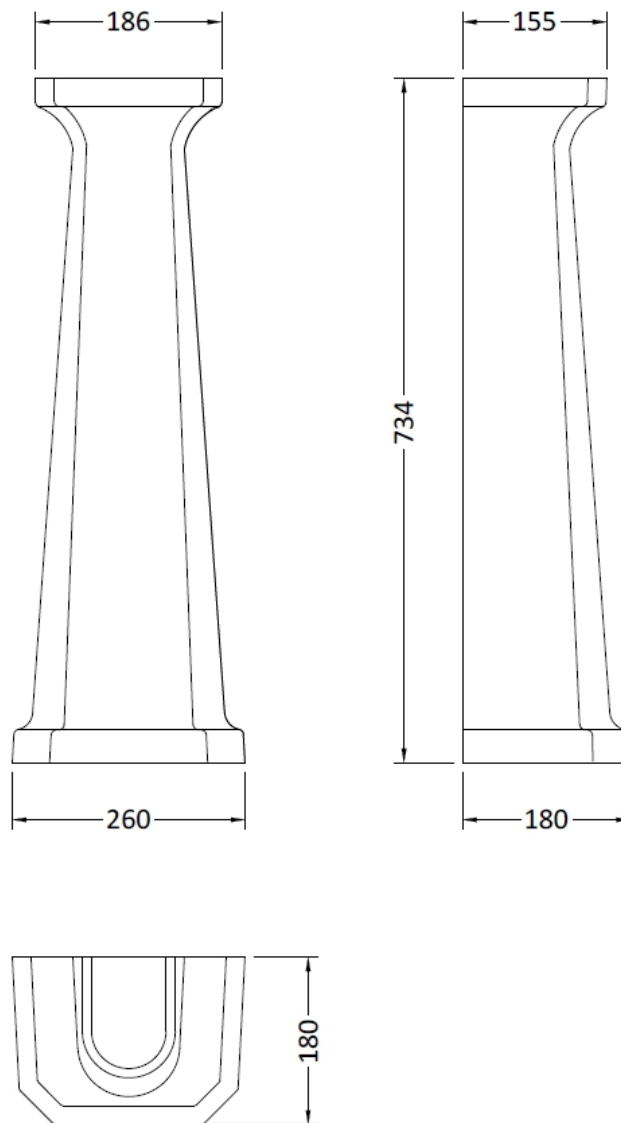

Sales Code: Ccr031

Description: 500mm 2Th Basin & Comfort Height Ped

Packaging Details

Barcode: 5056211818595

Sales Code: NCS885

Description: 500mm Basin 2Th

Product Dimensions

Height (mm):	223
Width (mm):	500
Depth (mm):	350
Nett Weight (kg):	12.5

Outer Box Dimensions (If Applicable)

Height (mm):	
Width (mm):	
Depth (mm):	
Gross Weight (kg):	
Barcode:	5055369040049

Product Details

Country of Origin:	China
Fitting Instruction:	No
Certification:	CE: N/A WRAS: N/A WRAS No: N/A
Product Material:	Vitreous China
Fixing Supplied:	No

Sales Code: NCS853

Description: Comfort Height Full Pedestal

Product Dimensions

Height (mm):	734
Width (mm):	260
Depth (mm):	180
Nett Weight (kg):	11.5

Packaging Dimensions

Height (mm):	140
Width (mm):	285
Depth (mm):	715
Gross Weight (kg):	12

Packaging Data

Box Colour:	
Box Qty:	
Label Size:	x
Label Colour:	
Label Qty:	

Outer Box Dimensions (If Applicable)

Height (mm):	
Width (mm):	
Depth (mm):	
Gross Weight (kg):	
Barcode:	5055275895559

Product Details