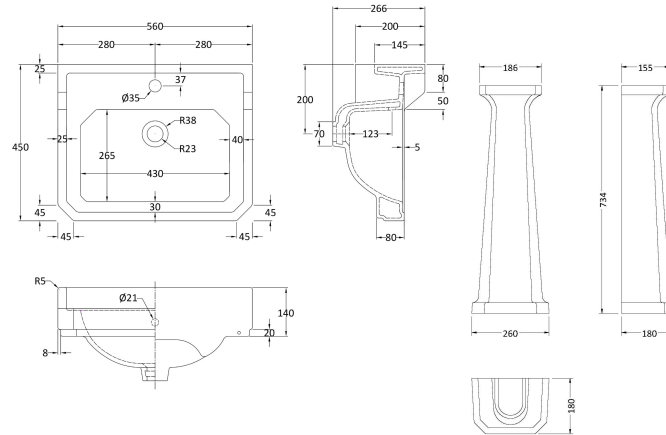

Sales Code: Ccr030

Description: 560mm 1Th Basin & Comfort Height Ped

Packaging Details

Barcode: 5056211818588

Sales Code: NCS884A

Description: 560mm Basin 1Th

Product Dimensions

Height (mm):	266
Width (mm):	560
Depth (mm):	450
Nett Weight (kg):	16.7

Packaging Dimensions

Height (mm):	287
Width (mm):	575
Depth (mm):	490
Gross Weight (kg):	17.5

Packaging Data

Box Colour:	Brown Cardboard Box - Printed
Box Qty:	1
Label Size:	100 x 50
Label Colour:	Not Applicable
Label Qty:	0

Outer Box Dimensions (If Applicable)

Height (mm):	
Width (mm):	
Depth (mm):	
Gross Weight (kg):	
Barcode:	5055369040032

Product Details

Country of Origin:	China
Fitting Instruction:	No
Certification:	CE: N/A WRAS: N/A WRAS No: N/A
Product Material:	Vitreous China
Fixing Supplied:	No

Sales Code: NCS853

Description: Comfort Height Full Pedestal

Product Dimensions

Height (mm):	734
Width (mm):	260
Depth (mm):	180
Nett Weight (kg):	11.5

Packaging Dimensions

Height (mm):	140
Width (mm):	285
Depth (mm):	715
Gross Weight (kg):	12