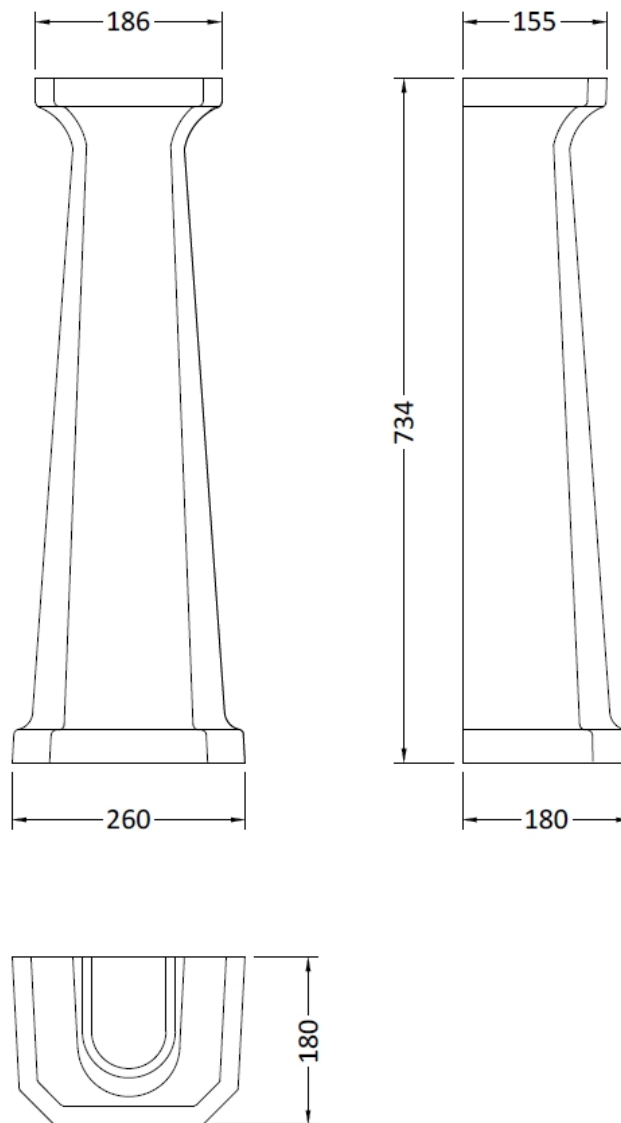

Sales Code: Ccr030

Description: 560mm 1Th Basin & Comfort Height Ped

Packaging Details

Barcode: 5056211818588

Sales Code: NCS884A

Description: 560mm Basin 1Th

Product Dimensions

Height (mm):	266
Width (mm):	560
Depth (mm):	450
Nett Weight (kg):	16.7

Outer Box Dimensions (If Applicable)

Height (mm):	
Width (mm):	
Depth (mm):	
Gross Weight (kg):	
Barcode:	5055369040032

Product Details

Country of Origin:	China
Fitting Instruction:	No
Certification:	CE: N/A WRAS: N/A WRAS No: N/A
Product Material:	Vitreous China
Fixing Supplied:	No

Sales Code: NCS853

Description: Comfort Height Full Pedestal

Product Dimensions

Height (mm):	734
Width (mm):	260
Depth (mm):	180
Nett Weight (kg):	11.5

Packaging Dimensions

Height (mm):	140
Width (mm):	285
Depth (mm):	715
Gross Weight (kg):	12

Packaging Data

Box Colour:	
Box Qty:	
Label Size:	x
Label Colour:	
Label Qty:	

Outer Box Dimensions (If Applicable)

Height (mm):	
Width (mm):	
Depth (mm):	
Gross Weight (kg):	
Barcode:	5055275895559

Product Details