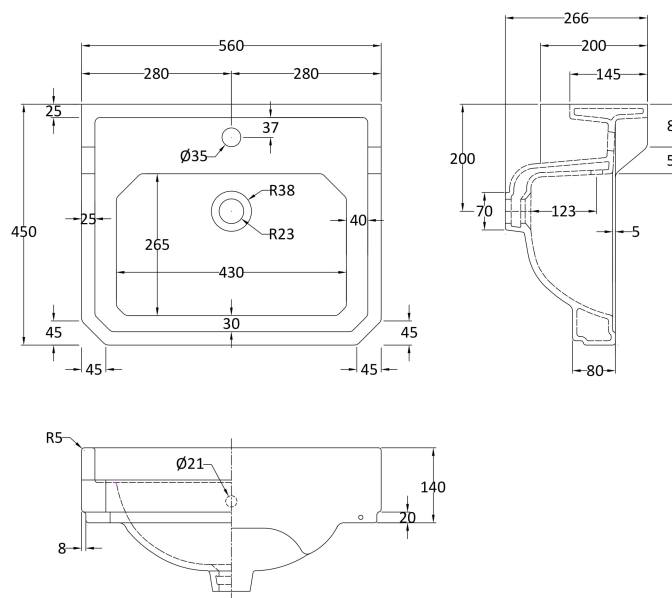

Sales Code: Ccr030

Description: 560mm 1Th Basin & Comfort Height Ped

Packaging Details

Barcode: 5056211818588

Sales Code: NCS884A

Description: 560mm Basin 1Th

Product Dimensions

Height (mm):	266
Width (mm):	560
Depth (mm):	450
Nett Weight (kg):	16.7

Packaging Dimensions

Height (mm):	287
Width (mm):	575
Depth (mm):	490
Gross Weight (kg):	17.5

Packaging Data

Box Colour:	Brown Cardboard Box - Printed
Box Qty:	1
Label Size:	100 x 50
Label Colour:	Not Applicable
Label Qty:	0

Outer Box Dimensions (If Applicable)

Height (mm):	
Width (mm):	
Depth (mm):	
Gross Weight (kg):	
Barcode:	5055369040032

Product Details

Country of Origin:	China
Fitting Instruction:	No
Certification:	CE: N/A WRAS: N/A WRAS No: N/A
Product Material:	Vitreous China
Fixing Supplied:	No

Sales Code: NCS853

Description: Comfort Height Full Pedestal

Product Dimensions

Height (mm):	734
Width (mm):	260
Depth (mm):	180
Nett Weight (kg):	11.5

Packaging Dimensions

Height (mm):	140
Width (mm):	285
Depth (mm):	715
Gross Weight (kg):	12