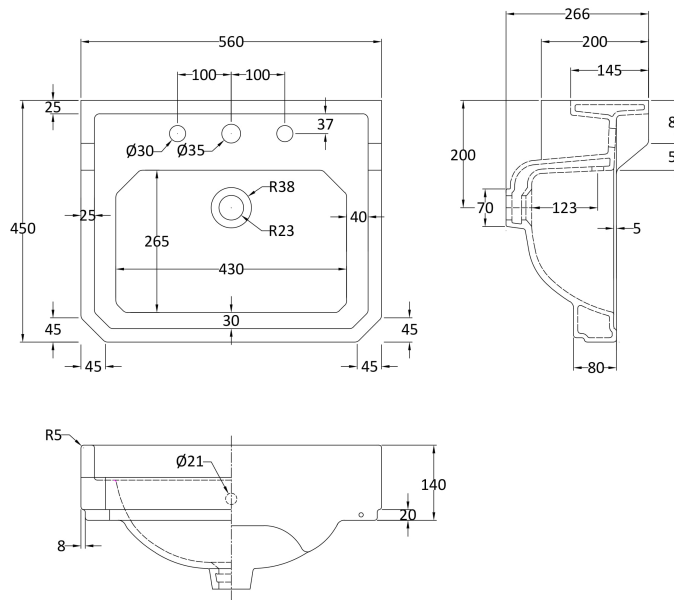

### Product Dimensions

Height (mm):	266
Width (mm):	560
Depth (mm):	450
Nett Weight (kg):	16.7

### Packaging Dimensions

Height (mm):	287
Width (mm):	575
Depth (mm):	490
Gross Weight (kg):	17.5

### Outer Box Dimensions (If Applicable)

Height (mm):	
Width (mm):	
Depth (mm):	
Gross Weight (kg):	
Barcode:	5055275810811

**Product Dimensions**

Height (mm):	734
Width (mm):	260
Depth (mm):	180
Nett Weight (kg):	11.5

**Packaging Dimensions**

Height (mm):	140
Width (mm):	285
Depth (mm):	715
Gross Weight (kg):	12

**Packaging Data**