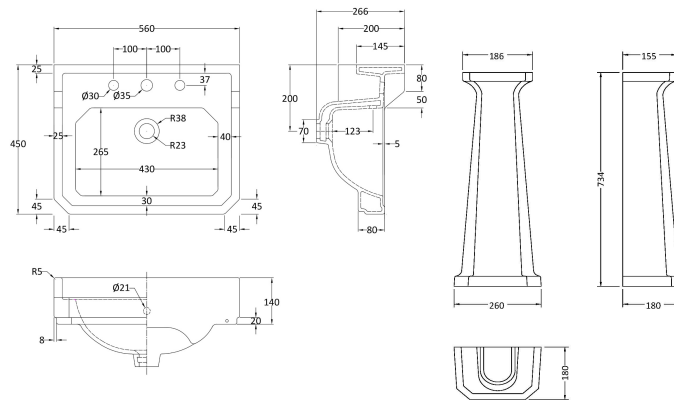

Sales Code: Ccr028

Description: 560mm 3Th Basin & Comfort Height Ped

Packaging Details

Barcode: 5056211818564