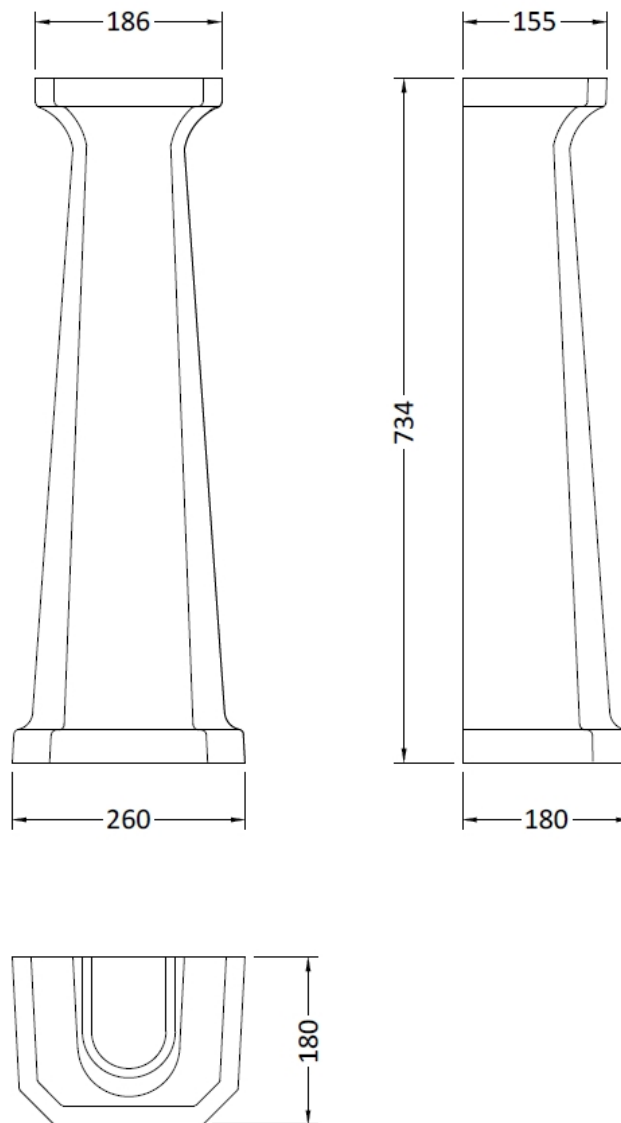

### Product Dimensions

Height (mm):	266
Width (mm):	560
Depth (mm):	450
Nett Weight (kg):	16.7

### Packaging Dimensions

Height (mm):	287
Width (mm):	575
Depth (mm):	490
Gross Weight (kg):	17.5

### Outer Box Dimensions (If Applicable)

Height (mm):	
Width (mm):	
Depth (mm):	
Gross Weight (kg):	
Barcode:	5055275810811

**Product Dimensions**

Height (mm):	734
Width (mm):	260
Depth (mm):	180
Nett Weight (kg):	11.5

**Packaging Dimensions**

Height (mm):	140
Width (mm):	285
Depth (mm):	715
Gross Weight (kg):	12

**Packaging Data**