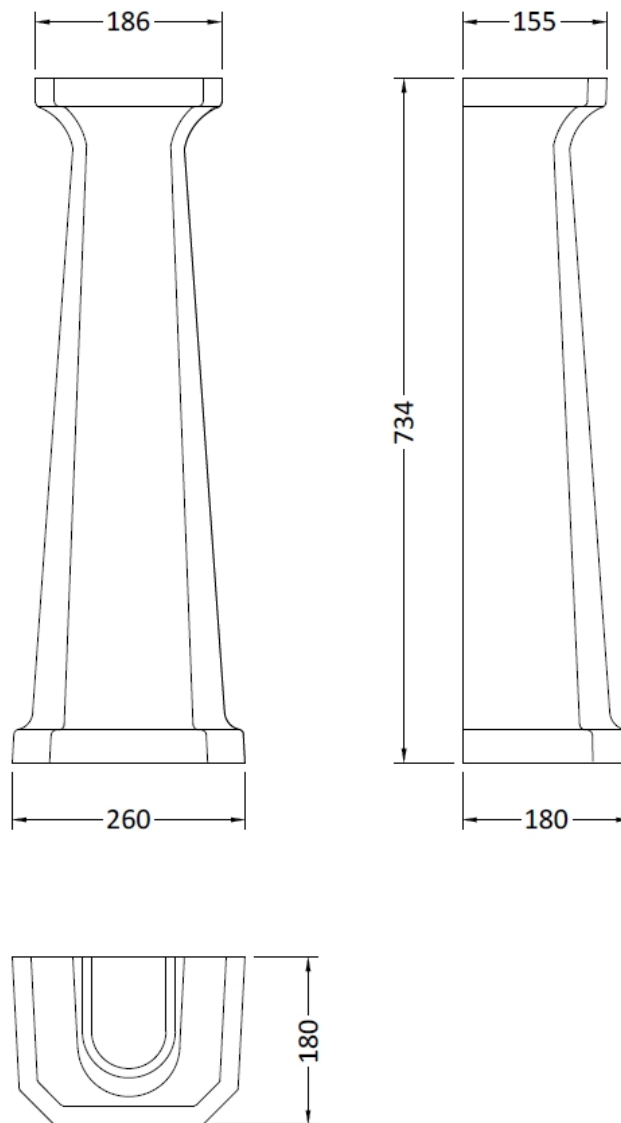

Sales Code: Ccr027

Description: 600mm 1Th Basin & Comfort Height Ped

Packaging Details

Barcode: 5056211818557

Sales Code: NCS882A

Description: 595mm Basin 1Th

Product Dimensions

Height (mm):	266
Width (mm):	595
Depth (mm):	470
Nett Weight (kg):	20.5

Outer Box Dimensions (If Applicable)

Height (mm):	
Width (mm):	
Depth (mm):	
Gross Weight (kg):	
Barcode:	5055369040018

Product Details

Country of Origin:	China
Fitting Instruction:	No
Certification:	CE: N/A WRAS: N/A WRAS No: N/A
Product Material:	Vitreous China
Fixing Supplied:	No

Sales Code: NCS853

Description: Comfort Height Full Pedestal

Product Dimensions

Height (mm):	734
Width (mm):	260
Depth (mm):	180
Nett Weight (kg):	11.5

Packaging Dimensions

Height (mm):	140
Width (mm):	285
Depth (mm):	715
Gross Weight (kg):	12

Packaging Data

Box Colour:	
Box Qty:	
Label Size:	x
Label Colour:	
Label Qty:	

Outer Box Dimensions (If Applicable)

Height (mm):	
Width (mm):	
Depth (mm):	
Gross Weight (kg):	
Barcode:	5055275895559

Product Details