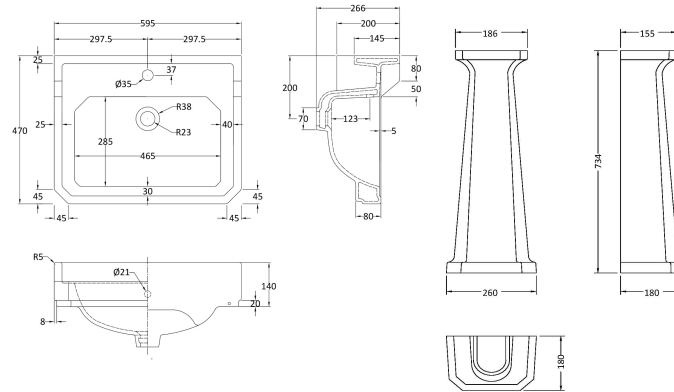

Sales Code: Ccr027

Description: 600mm 1Th Basin & Comfort Height Ped

Packaging Details

Barcode: 5056211818557

Sales Code: NCS882A

Description: 595mm Basin 1Th

Product Dimensions

Height (mm):	266
Width (mm):	595
Depth (mm):	470
Nett Weight (kg):	20.5

Packaging Dimensions

Height (mm):	287
Width (mm):	615
Depth (mm):	490
Gross Weight (kg):	22.1

Packaging Data

Box Colour:	Brown Cardboard Box - Printed
Box Qty:	1
Label Size:	100 x 50
Label Colour:	Not Applicable
Label Qty:	0

Outer Box Dimensions (If Applicable)

Height (mm):	
Width (mm):	
Depth (mm):	
Gross Weight (kg):	
Barcode:	5055369040018

Product Details

Country of Origin:	China
Fitting Instruction:	No
Certification:	CE: N/A WRAS: N/A WRAS No: N/A
Product Material:	Vitreous China
Fixing Supplied:	No

Sales Code: NCS853

Description: Comfort Height Full Pedestal

Product Dimensions

Height (mm):	734
Width (mm):	260
Depth (mm):	180
Nett Weight (kg):	11.5

Packaging Dimensions

Height (mm):	140
Width (mm):	285
Depth (mm):	715
Gross Weight (kg):	12