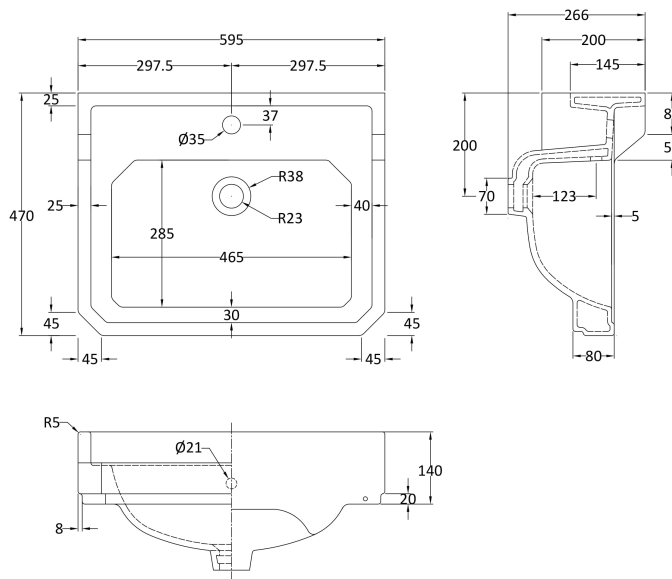

Sales Code: Ccr027

Description: 600mm 1Th Basin & Comfort Height Ped

Packaging Details

Barcode: 5056211818557

Sales Code: NCS882A

Description: 595mm Basin 1Th

Product Dimensions

Height (mm):	266
Width (mm):	595
Depth (mm):	470
Nett Weight (kg):	20.5

Packaging Dimensions

Height (mm):	287
Width (mm):	615
Depth (mm):	490
Gross Weight (kg):	22.1

Packaging Data

Box Colour:	Brown Cardboard Box - Printed
Box Qty:	1
Label Size:	100 x 50
Label Colour:	Not Applicable
Label Qty:	0

Outer Box Dimensions (If Applicable)

Height (mm):	
Width (mm):	
Depth (mm):	
Gross Weight (kg):	
Barcode:	5055369040018

Product Details

Country of Origin:	China
Fitting Instruction:	No
Certification:	CE: N/A WRAS: N/A WRAS No: N/A
Product Material:	Vitreous China
Fixing Supplied:	No

Sales Code: NCS853

Description: Comfort Height Full Pedestal

Product Dimensions

Height (mm):	734
Width (mm):	260
Depth (mm):	180
Nett Weight (kg):	11.5

Packaging Dimensions

Height (mm):	140
Width (mm):	285
Depth (mm):	715
Gross Weight (kg):	12