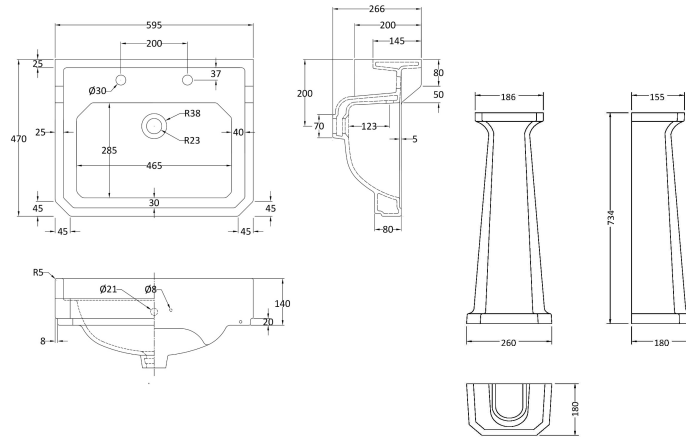

Sales Code: Ccr026

Description: 600mm 2Th Basin & Comfort Height Ped

Packaging Details

Barcode: 5056211818540

Sales Code: NCS882

Description: 595mm Basin 2Th

Product Dimensions

Height (mm):	266
Width (mm):	595
Depth (mm):	470
Nett Weight (kg):	20.5

Packaging Dimensions

Height (mm):	287
Width (mm):	615
Depth (mm):	490
Gross Weight (kg):	22.1

Packaging Data

Box Colour:	Brown Cardboard Box - Printed
Box Qty:	1
Label Size:	100 x 50
Label Colour:	Not Applicable
Label Qty:	0

Outer Box Dimensions (If Applicable)

Height (mm):	
Width (mm):	
Depth (mm):	
Gross Weight (kg):	
Barcode:	5055369038671

Product Details

Country of Origin:	China
Fitting Instruction:	No
Certification:	CE: N/A WRAS: N/A WRAS No: N/A
Product Material:	Vitreous China
Fixing Supplied:	No

Sales Code: NCS853

Description: Comfort Height Full Pedestal

Product Dimensions

Height (mm):	734
Width (mm):	260
Depth (mm):	180
Nett Weight (kg):	11.5

Packaging Dimensions

Height (mm):	140
Width (mm):	285
Depth (mm):	715
Gross Weight (kg):	12