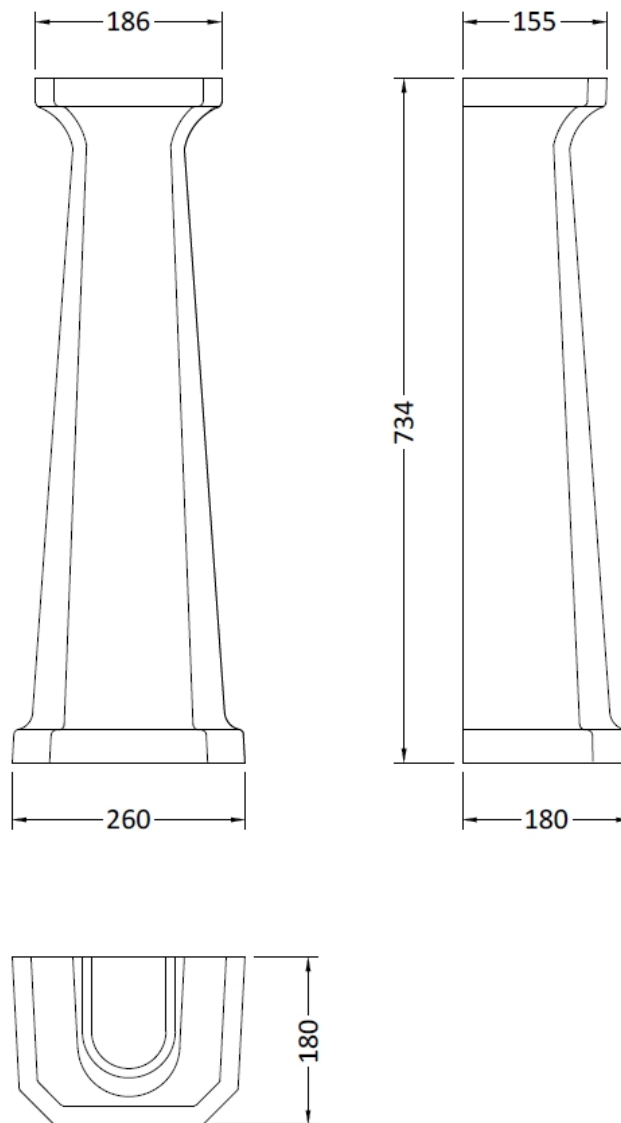

Sales Code: Ccr026

Description: 600mm 2Th Basin & Comfort Height Ped

Packaging Details

Barcode: 5056211818540

Sales Code: NCS882

Description: 595mm Basin 2Th

Product Dimensions

Height (mm):	266
Width (mm):	595
Depth (mm):	470
Nett Weight (kg):	20.5

Outer Box Dimensions (If Applicable)

Height (mm):	
Width (mm):	
Depth (mm):	
Gross Weight (kg):	
Barcode:	5055369038671

Product Details

Country of Origin:	China
Fitting Instruction:	No
Certification:	CE: N/A WRAS: N/A WRAS No: N/A
Product Material:	Vitreous China
Fixing Supplied:	No

Sales Code: NCS853

Description: Comfort Height Full Pedestal

Product Dimensions

Height (mm):	734
Width (mm):	260
Depth (mm):	180
Nett Weight (kg):	11.5

Packaging Dimensions

Height (mm):	140
Width (mm):	285
Depth (mm):	715
Gross Weight (kg):	12

Packaging Data

Box Colour:	
Box Qty:	
Label Size:	x
Label Colour:	
Label Qty:	

Outer Box Dimensions (If Applicable)

Height (mm):	
Width (mm):	
Depth (mm):	
Gross Weight (kg):	
Barcode:	5055275895559

Product Details