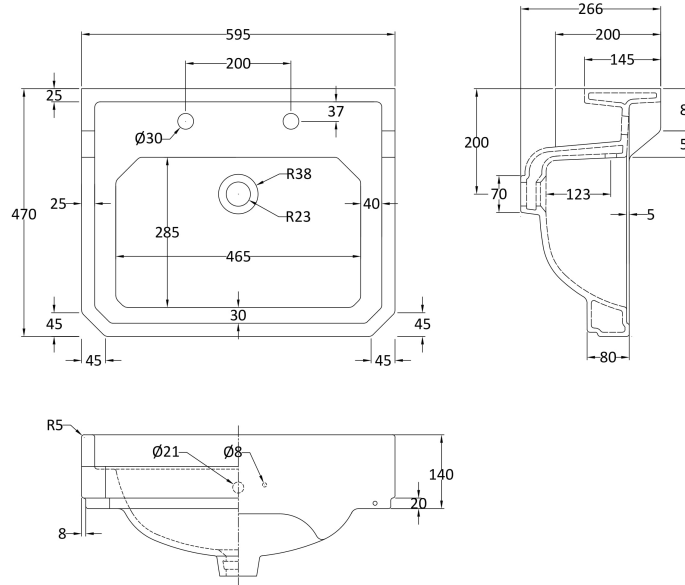

Sales Code: Ccr026

Description: 600mm 2Th Basin & Comfort Height Ped

Packaging Details

Barcode: 5056211818540

Sales Code: NCS882

Description: 595mm Basin 2Th

Product Dimensions

Height (mm):	266
Width (mm):	595
Depth (mm):	470
Nett Weight (kg):	20.5

Packaging Dimensions

Height (mm):	287
Width (mm):	615
Depth (mm):	490
Gross Weight (kg):	22.1

Packaging Data

Box Colour:	Brown Cardboard Box - Printed
Box Qty:	1
Label Size:	100 x 50
Label Colour:	Not Applicable
Label Qty:	0

Outer Box Dimensions (If Applicable)

Height (mm):	
Width (mm):	
Depth (mm):	
Gross Weight (kg):	
Barcode:	5055369038671

Product Details

Country of Origin:	China
Fitting Instruction:	No
Certification:	CE: N/A WRAS: N/A WRAS No: N/A
Product Material:	Vitreous China
Fixing Supplied:	No

Sales Code: NCS853

Description: Comfort Height Full Pedestal

Product Dimensions

Height (mm):	734
Width (mm):	260
Depth (mm):	180
Nett Weight (kg):	11.5

Packaging Dimensions

Height (mm):	140
Width (mm):	285
Depth (mm):	715
Gross Weight (kg):	12