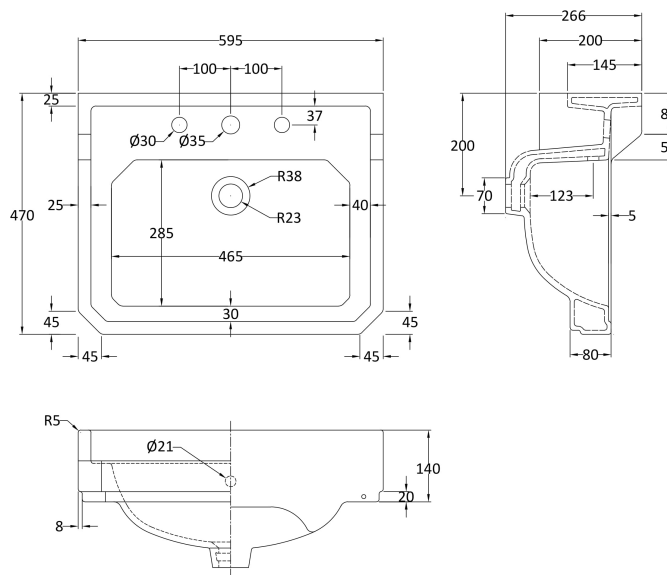

Sales Code: Ccr025

Description: 600mm 3Th Basin & Comfort Height Ped

Packaging Details

Barcode: 5056211818533

Sales Code: NCS882B

Description: 595mm Basin 3Th

Product Dimensions

Height (mm):	266
Width (mm):	595
Depth (mm):	470
Nett Weight (kg):	20.5

Packaging Dimensions

Height (mm):	287
Width (mm):	615
Depth (mm):	490
Gross Weight (kg):	22.1

Packaging Data

Box Colour:	
Box Qty:	
Label Size:	x
Label Colour:	
Label Qty:	

Outer Box Dimensions (If Applicable)

Height (mm):	
Width (mm):	
Depth (mm):	
Gross Weight (kg):	
Barcode:	5055275895542

Product Details

Country of Origin:	China
Fitting Instruction:	No
Certification:	CE: WRAS: N/A WRAS No: N/A
Product Material:	Vitreous China
Fixing Supplied:	No

Sales Code: NCS853

Description: Comfort Height Full Pedestal

Product Dimensions

Height (mm):	734
Width (mm):	260
Depth (mm):	180
Nett Weight (kg):	11.5

Packaging Dimensions

Height (mm):	140
Width (mm):	285
Depth (mm):	715
Gross Weight (kg):	12