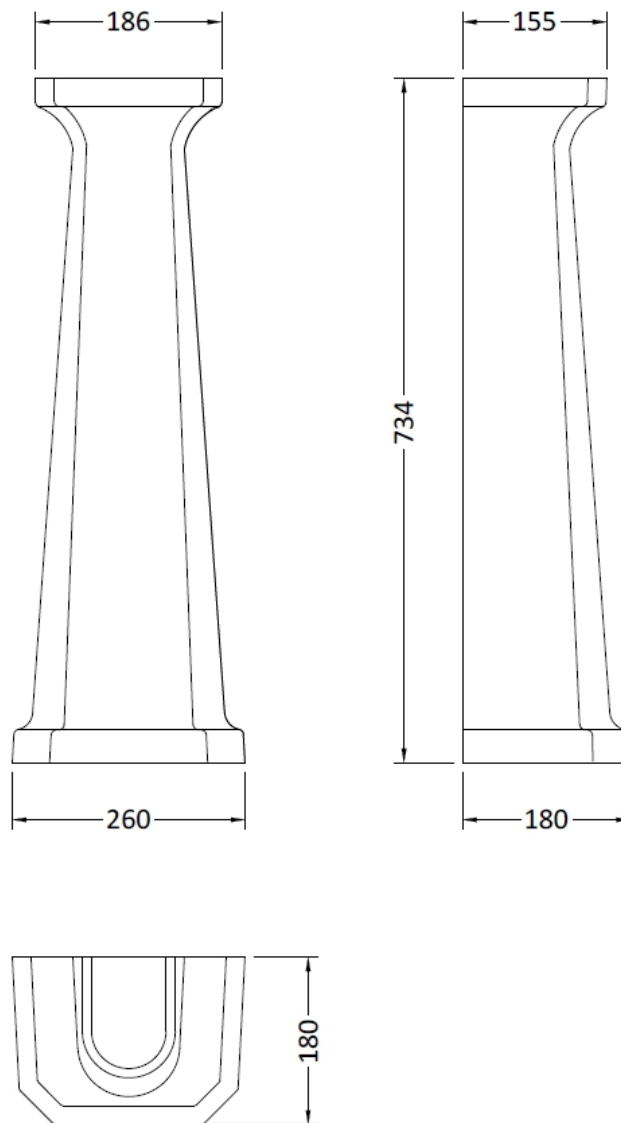

Sales Code: Ccr025

Description: 600mm 3Th Basin & Comfort Height Ped

Packaging Details

Barcode: 5056211818533

Sales Code: NCS882B

Description: 595mm Basin 3Th

Product Dimensions

Height (mm):	266
Width (mm):	595
Depth (mm):	470
Nett Weight (kg):	20.5

Packaging Dimensions

Height (mm):	287
Width (mm):	615
Depth (mm):	490
Gross Weight (kg):	22.1

Packaging Data

Box Colour:	
Box Qty:	
Label Size:	x
Label Colour:	
Label Qty:	

Outer Box Dimensions (If Applicable)

Height (mm):	
Width (mm):	
Depth (mm):	
Gross Weight (kg):	
Barcode:	5055275895542

Product Details

Country of Origin:	China
Fitting Instruction:	No
Certification:	CE: WRAS: N/A WRAS No: N/A
Product Material:	Vitreous China
Fixing Supplied:	No

Sales Code: NCS853

Description: Comfort Height Full Pedestal

Product Dimensions

Height (mm):	734
Width (mm):	260
Depth (mm):	180
Nett Weight (kg):	11.5

Packaging Dimensions

Height (mm):	140
Width (mm):	285
Depth (mm):	715
Gross Weight (kg):	12