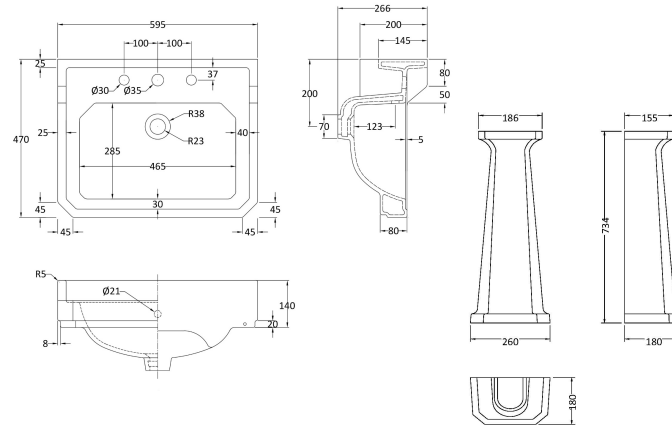

Sales Code: Ccr025

Description: 600mm 3Th Basin & Comfort Height Ped

Packaging Details

Barcode: 5056211818533

Sales Code: NCS882B

Description: 595mm Basin 3Th

Product Dimensions

Height (mm):	266
Width (mm):	595
Depth (mm):	470
Nett Weight (kg):	20.5

Packaging Dimensions

Height (mm):	287
Width (mm):	615
Depth (mm):	490
Gross Weight (kg):	22.1

Packaging Data

Box Colour:	
Box Qty:	
Label Size:	x
Label Colour:	
Label Qty:	

Outer Box Dimensions (If Applicable)

Height (mm):	
Width (mm):	
Depth (mm):	
Gross Weight (kg):	
Barcode:	5055275895542

Product Details

Country of Origin:	China
Fitting Instruction:	No
Certification:	CE: WRAS: N/A WRAS No: N/A
Product Material:	Vitreous China
Fixing Supplied:	No

Sales Code: NCS853

Description: Comfort Height Full Pedestal

Product Dimensions

Height (mm):	734
Width (mm):	260
Depth (mm):	180
Nett Weight (kg):	11.5

Packaging Dimensions

Height (mm):	140
Width (mm):	285
Depth (mm):	715
Gross Weight (kg):	12