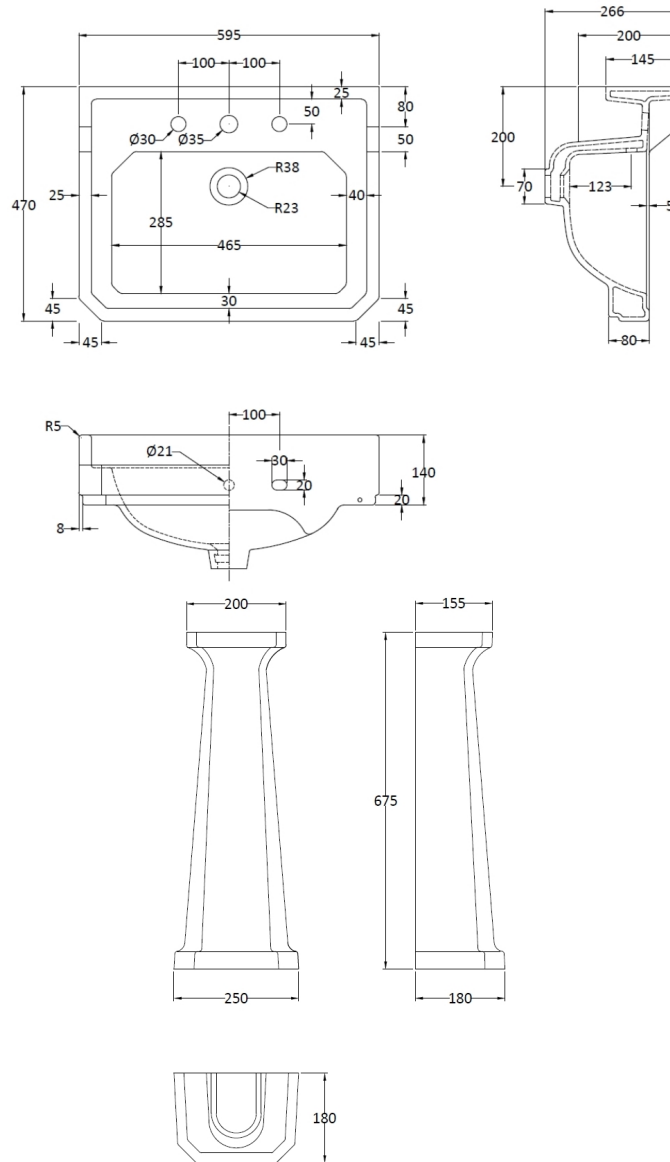

Sales Code: Ccr024

Description: Richmond 600mm 3 Th Basin & Pedestal

Packaging Details

Barcode: 5056211804703

Sales Code: NCS882B

Description: 595mm Basin 3Th

Product Dimensions

Height (mm):	266
Width (mm):	595
Depth (mm):	470
Nett Weight (kg):	20.5

Packaging Dimensions

Height (mm):	287
Width (mm):	615
Depth (mm):	490
Gross Weight (kg):	22.1

Packaging Data

Box Colour:

Box Qty:

Label Size: x

Label Colour:

Label Qty:

Outer Box Dimensions (If Applicable)

Height (mm):	
Width (mm):	
Depth (mm):	
Gross Weight (kg):	
Barcode:	5055275895542

Product Details

Country of Origin:	China
Fitting Instruction:	No
Certification:	CE: WRAS: N/A WRAS No: N/A
Product Material:	Vitreous China
Fixing Supplied:	No

Sales Code: NCS883

Description: Full Pedestal

Product Dimensions

Height (mm):	670
Width (mm):	250
Depth (mm):	180
Nett Weight (kg):	11

Packaging Dimensions

Height (mm):	140
Width (mm):	285
Depth (mm):	715
Gross Weight (kg):	11.6