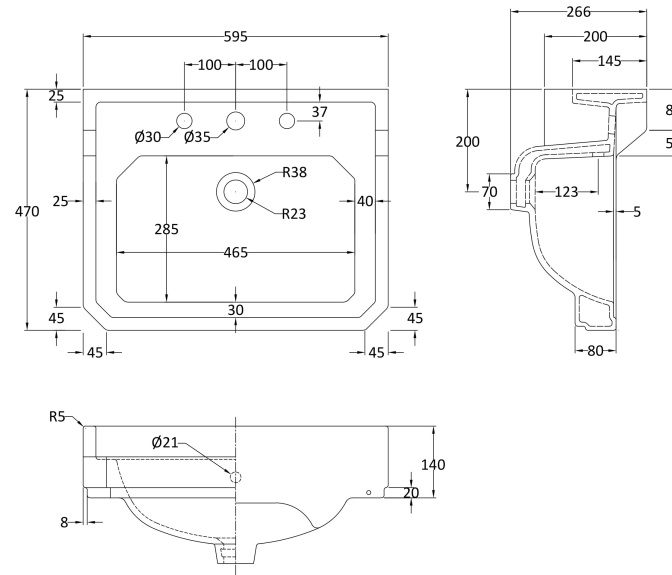

Sales Code: Ccr024

Description: Richmond 600mm 3 Th Basin & Pedestal

Packaging Details

Barcode: 5056211804703

Sales Code: NCS882B

Description: 595mm Basin 3Th

Product Dimensions

Height (mm):	266
Width (mm):	595
Depth (mm):	470
Nett Weight (kg):	20.5

Packaging Dimensions

Height (mm):	287
Width (mm):	615
Depth (mm):	490
Gross Weight (kg):	22.1

Packaging Data

Box Colour:

Box Qty:

Label Size: x

Label Colour:

Label Qty:

Outer Box Dimensions (If Applicable)

Height (mm):	
Width (mm):	
Depth (mm):	
Gross Weight (kg):	
Barcode:	5055275895542

Product Details

Country of Origin:	China
Fitting Instruction:	No
Certification:	CE: WRAS: N/A WRAS No: N/A
Product Material:	Vitreous China
Fixing Supplied:	No

Sales Code: NCS883

Description: Full Pedestal

Product Dimensions

Height (mm):	670
Width (mm):	250
Depth (mm):	180
Nett Weight (kg):	11

Packaging Dimensions

Height (mm):	140
Width (mm):	285
Depth (mm):	715
Gross Weight (kg):	11.6