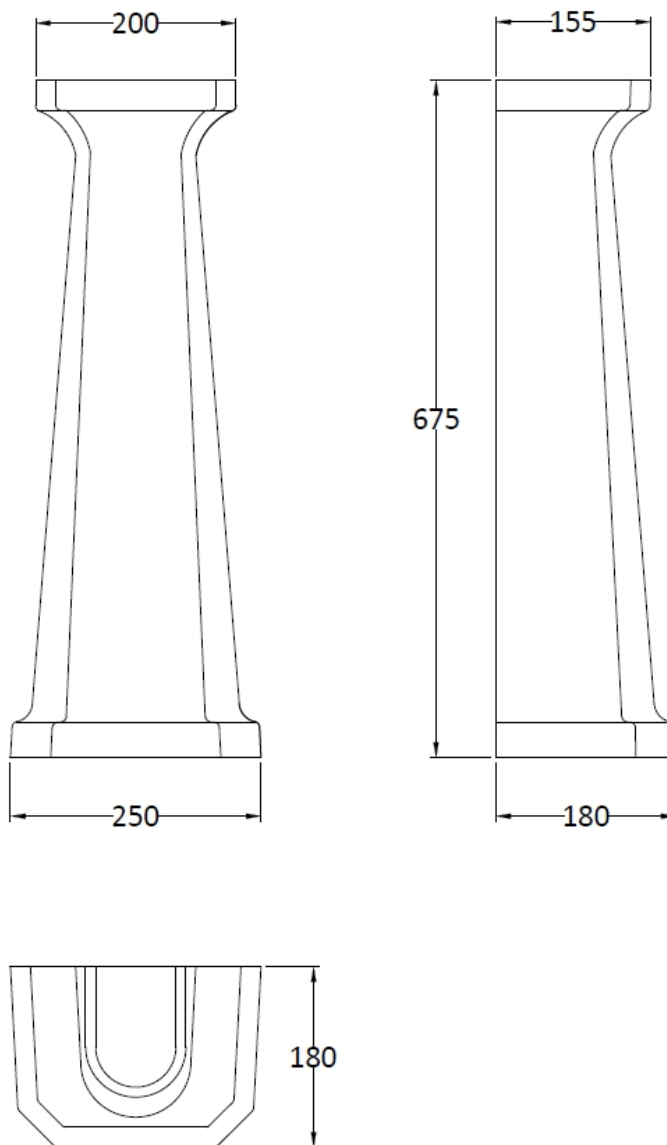

Sales Code: Ccr024

Description: Richmond 600mm 3 Th Basin & Pedestal

Packaging Details

Barcode: 5056211804703

Sales Code: NCS882B

Description: 595mm Basin 3Th

Product Dimensions

Height (mm):	266
Width (mm):	595
Depth (mm):	470
Nett Weight (kg):	20.5

Packaging Dimensions

Height (mm):	287
Width (mm):	615
Depth (mm):	490
Gross Weight (kg):	22.1

Packaging Data

Box Colour:

Box Qty:

Label Size: x

Label Colour:

Label Qty:

Outer Box Dimensions (If Applicable)

Height (mm):	
Width (mm):	
Depth (mm):	
Gross Weight (kg):	
Barcode:	5055275895542

Product Details

Country of Origin:	China
Fitting Instruction:	No
Certification:	CE: WRAS: N/A WRAS No: N/A
Product Material:	Vitreous China
Fixing Supplied:	No

Sales Code: NCS883

Description: Full Pedestal

Product Dimensions

Height (mm):	670
Width (mm):	250
Depth (mm):	180
Nett Weight (kg):	11

Packaging Dimensions

Height (mm):	140
Width (mm):	285
Depth (mm):	715
Gross Weight (kg):	11.6