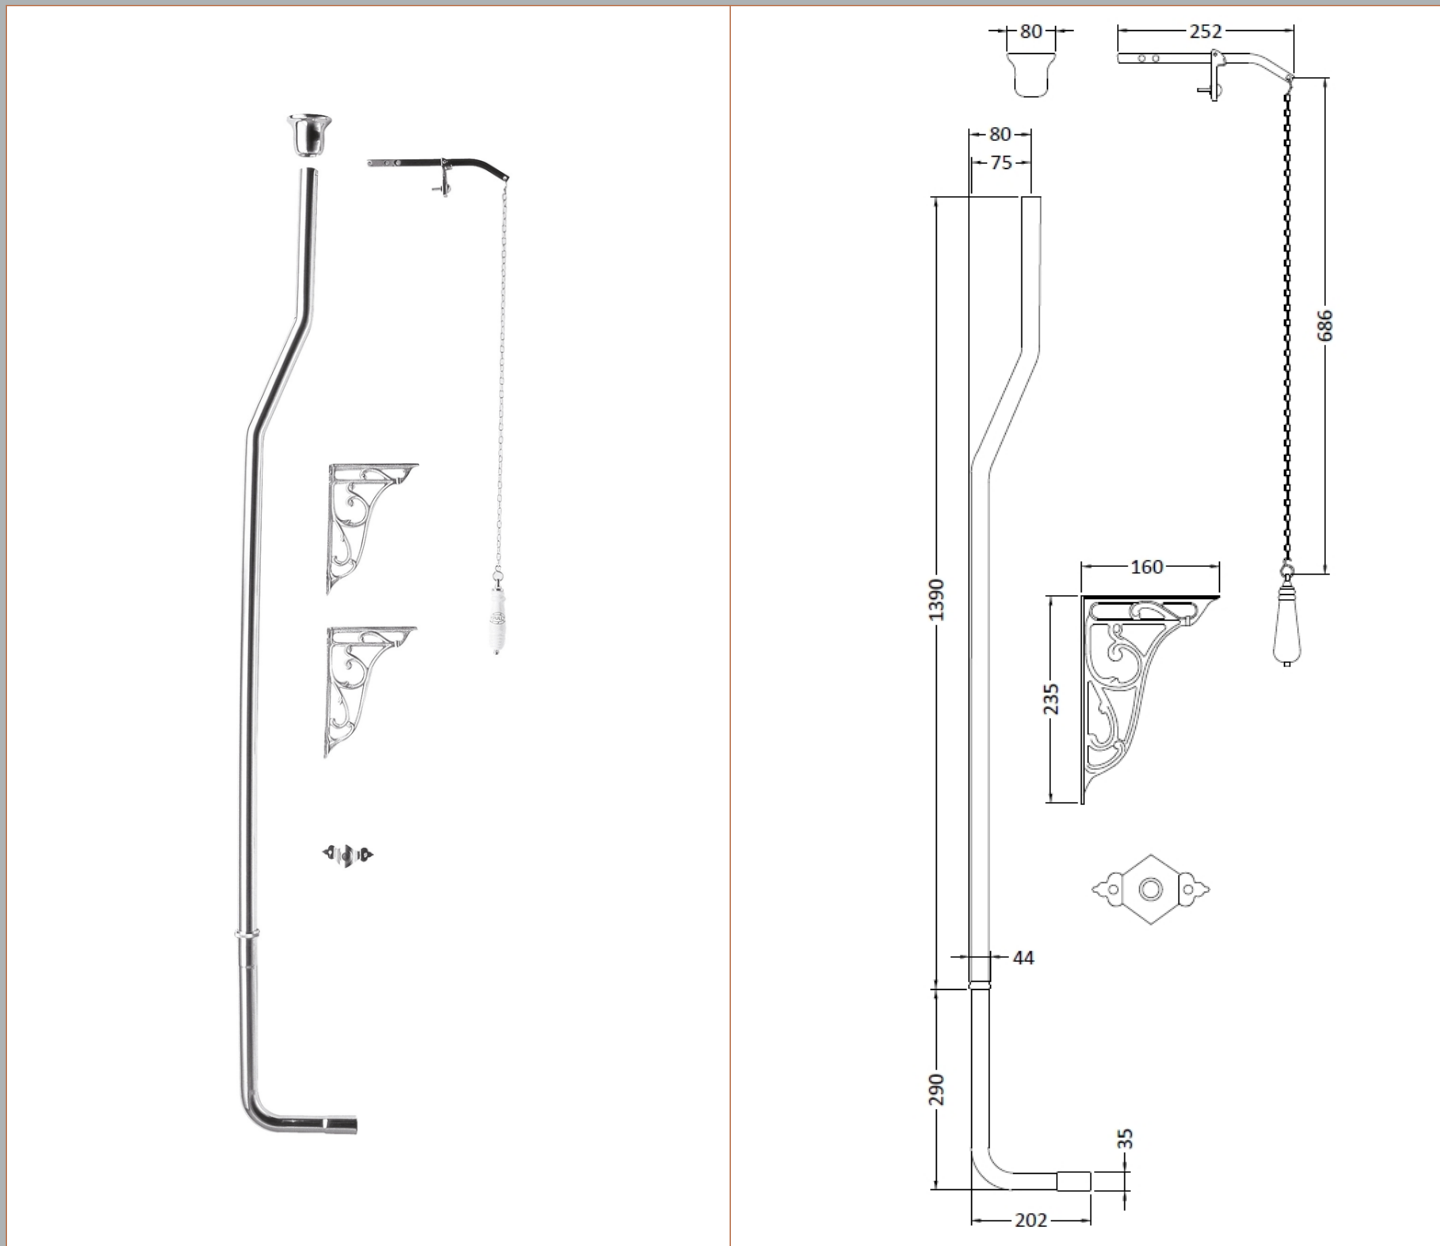

Sales Code: Ccr023

Description: Richmond High Level Wc And Flush Pipe

Packaging Details

Barcode: 5055275895740

Sales Code: NCS870

Description: High/Low Level Pan (Excluding Seat)

Product Dimensions

Height (mm):	410
Width (mm):	360
Depth (mm):	495
Nett Weight (kg):	15.61

Outer Box Dimensions (If Applicable)

Height (mm):	
Width (mm):	
Depth (mm):	
Gross Weight (kg):	
Barcode:	5055369040131

Product Details

Country of Origin:	China
Fitting Instruction:	No
Certification:	CE: N/A WRAS: N/A WRAS No: N/A
Product Material:	Vitreous China
Fixing Supplied:	No

Sales Code: NCS872B

Description: High Level Cistern B (Inc' Fittings)

Product Dimensions

Height (mm):	370
Width (mm):	474
Depth (mm):	180
Nett Weight (kg):	14.5

Packaging Dimensions

Height (mm):	316
Width (mm):	168
Depth (mm):	455
Gross Weight (kg):	15.9

Sales Code: FA313

Description: High Level Flush Pipe Pack

Product Dimensions

Length (mm):	
Width (mm):	80
Height (mm):	1683
Depth (mm):	205
Nett Weight (kg):	3.07

Packaging Dimensions

Height (mm):	1435
Width (mm):	185
Depth (mm):	100
Gross Weight (kg):	3.78