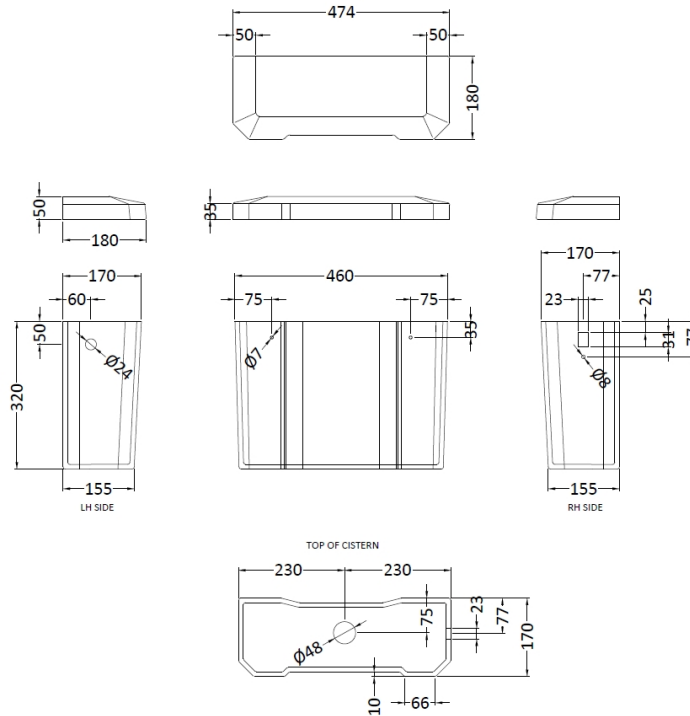

Outer Box Dimensions (If Applicable)

Height (mm):	
Width (mm):	
Depth (mm):	
Gross Weight (kg):	
Barcode:	5055369040131

Product Details

Country of Origin:	China
Fitting Instruction:	No
Certification:	CE: N/A WRAS: N/A WRAS No: N/A
Product Material:	Vitreous China
Fixing Supplied:	No

Basins: Tap Hole: Not Applicable Chain Stay Hole: Not Applicable
 Template: Not Applicable Waste Type Req: Not Applicable
 Overflow Inc: Not Applicable Overflow Cover: Not Applicable
 Inner Bowl Depth (mm): N/A

Sales Code: NCS872B

Description: High Level Cistern B (Inc' Fittings)

Product Dimensions

Height (mm):	370
Width (mm):	474
Depth (mm):	180
Nett Weight (kg):	14.5

Packaging Dimensions

Height (mm):	316
Width (mm):	168
Depth (mm):	455
Gross Weight (kg):	15.9

Sales Code: FA313

Description: High Level Flush Pipe Pack

Product Dimensions

Length (mm):	
Width (mm):	80
Height (mm):	1683
Depth (mm):	205
Nett Weight (kg):	3.07

Packaging Dimensions

Height (mm):	1435
Width (mm):	185
Depth (mm):	100
Gross Weight (kg):	3.78