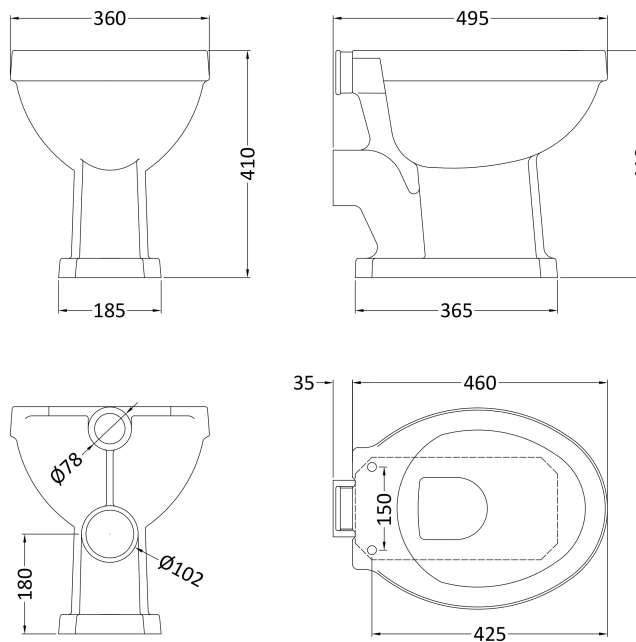

Sales Code: Ccr023

Description: Richmond High Level Wc And Flush Pipe

Packaging Details

Barcode: 5055275895740

Sales Code: NCS870

Description: High/Low Level Pan (Excluding Seat)

Product Dimensions

Height (mm):	410
Width (mm):	360
Depth (mm):	495
Nett Weight (kg):	15.61

Packaging Dimensions

Height (mm):	395
Width (mm):	360
Depth (mm):	530
Gross Weight (kg):	16.5

Packaging Data

Box Colour:	Brown Cardboard Box - Printed
Box Qty:	1
Label Size:	100 x 50
Label Colour:	Not Applicable
Label Qty:	0

Outer Box Dimensions (If Applicable)

Height (mm):	
Width (mm):	
Depth (mm):	
Gross Weight (kg):	
Barcode:	5055369040131

Product Details

Country of Origin:	China
Fitting Instruction:	No
Certification:	CE: N/A WRAS: N/A WRAS No: N/A
Product Material:	Vitreous China
Fixing Supplied:	No

Sales Code: FA313

Description: High Level Flush Pipe Pack

Product Dimensions

Length (mm):	
Width (mm):	80
Height (mm):	1683
Depth (mm):	205
Nett Weight (kg):	3.07

Packaging Dimensions

Height (mm):	1435
Width (mm):	185
Depth (mm):	100
Gross Weight (kg):	3.78