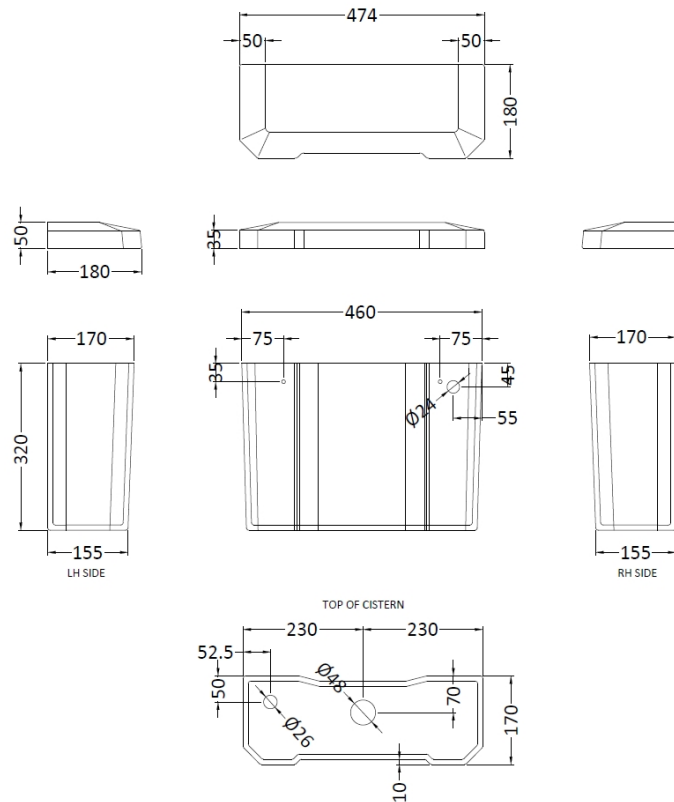

Packaging Dimensions

Height (mm):	395
Width (mm):	360
Depth (mm):	530
Gross Weight (kg):	16.5

Packaging Data

Box Colour:	Brown Cardboard Box - Printed
Box Qty:	1
Label Size:	100 x 50
Label Colour:	Not Applicable
Label Qty:	0

Outer Box Dimensions (If Applicable)

Height (mm):	
Width (mm):	
Depth (mm):	
Gross Weight (kg):	
Barcode:	5055369040131

Product Details

Country of Origin:	China
Fitting Instruction:	No
Certification:	CE: N/A WRAS: N/A WRAS No: N/A
Product Material:	Vitreous China
Fixing Supplied:	No

Basins: Tap Hole: Not Applicable Chain Stay Hole: Not Applicable
 Template: Not Applicable Waste Type Req: Not Applicable
 Overflow Inc: Not Applicable Overflow Cover: Not Applicable
 Inner Bowl Depth (mm): N/A

Sales Code: NCS871B

Description: Low Level Cistern B Ceramic Lever Ftgs

Product Dimensions

Height (mm):	370
Width (mm):	474
Depth (mm):	180
Nett Weight (kg):	14.5

Packaging Dimensions

Height (mm):	370
Width (mm):	210
Depth (mm):	520
Gross Weight (kg):	16.5