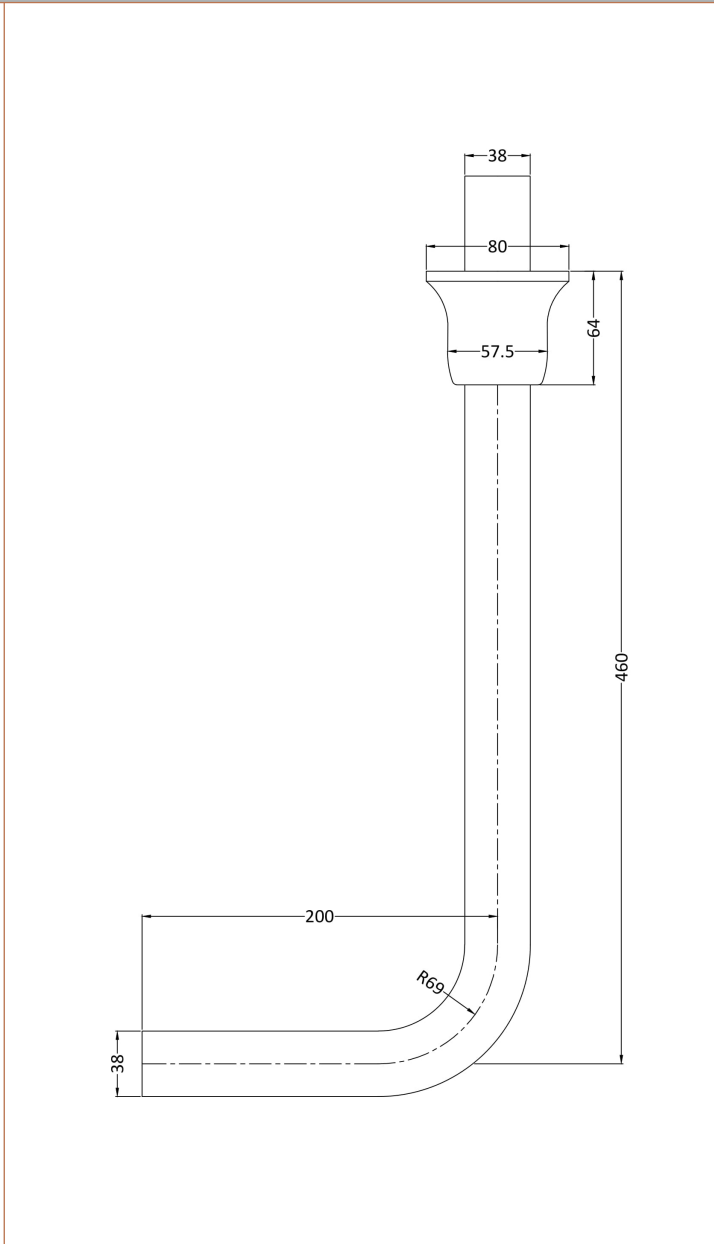

Sales Code: FA302

Description: Low Level Flush Pipe Pack

Product Dimensions

Length (mm):	
Width (mm):	81
Height (mm):	480
Depth (mm):	220
Nett Weight (kg):	0.78

Packaging Dimensions

Height (mm):	540
Width (mm):	200
Depth (mm):	75
Gross Weight (kg):	0.8

Packaging Data

Box Colour:	White Cardboard Box
Box Qty:	1
Label Size:	100 x 50
Label Colour:	White Label
Label Qty:	2

Outer Box Dimensions (If Applicable)

Height (mm):	
Width (mm):	
Length (mm):	
Depth (mm):	
Gross Weight (kg):	6
Barcode:	5055146107613

Product Details

Country of Origin:	China
Fitting Instruction:	Yes
CE Certification:	N/A
Product Material:	Brass
Heating Element Wattage:	Not Applicable
Colour/Finish:	Chrome
Product Diameter:	38mm
Connection Size:	11/2"