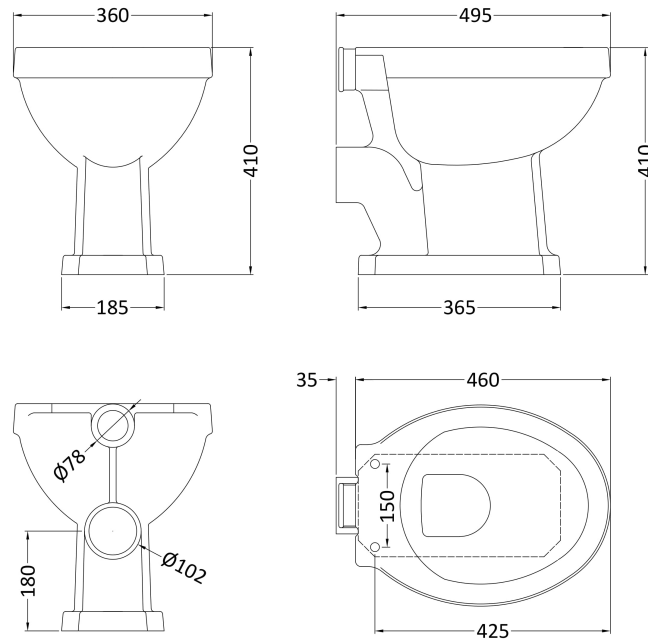

Sales Code: Ccr022

Description: Richmond Low Level Wc W/ Flush Pipe Kit

Packaging Details

Barcode: 5055275895733

Sales Code: NCS870

Description: High/Low Level Pan (Excluding Seat)

Product Dimensions

Height (mm):	410
Width (mm):	360
Depth (mm):	495
Nett Weight (kg):	15.61

Packaging Dimensions

Height (mm):	395
Width (mm):	360
Depth (mm):	530
Gross Weight (kg):	16.5

Packaging Data

Box Colour:	Brown Cardboard Box - Printed
Box Qty:	1
Label Size:	100 x 50
Label Colour:	Not Applicable
Label Qty:	0

Outer Box Dimensions (If Applicable)

Height (mm):	
Width (mm):	
Depth (mm):	
Gross Weight (kg):	
Barcode:	5055369040131

Product Details

Country of Origin:	China
Fitting Instruction:	No
Certification:	CE: N/A WRAS: N/A WRAS No: N/A
Product Material:	Vitreous China
Fixing Supplied:	No

Sales Code: NCS871B

Description: Low Level Cistern B Ceramic Lever Ftgs

Product Dimensions

Height (mm):	370
Width (mm):	474
Depth (mm):	180
Nett Weight (kg):	14.5

Packaging Dimensions

Height (mm):	370
Width (mm):	210
Depth (mm):	520
Gross Weight (kg):	16.5