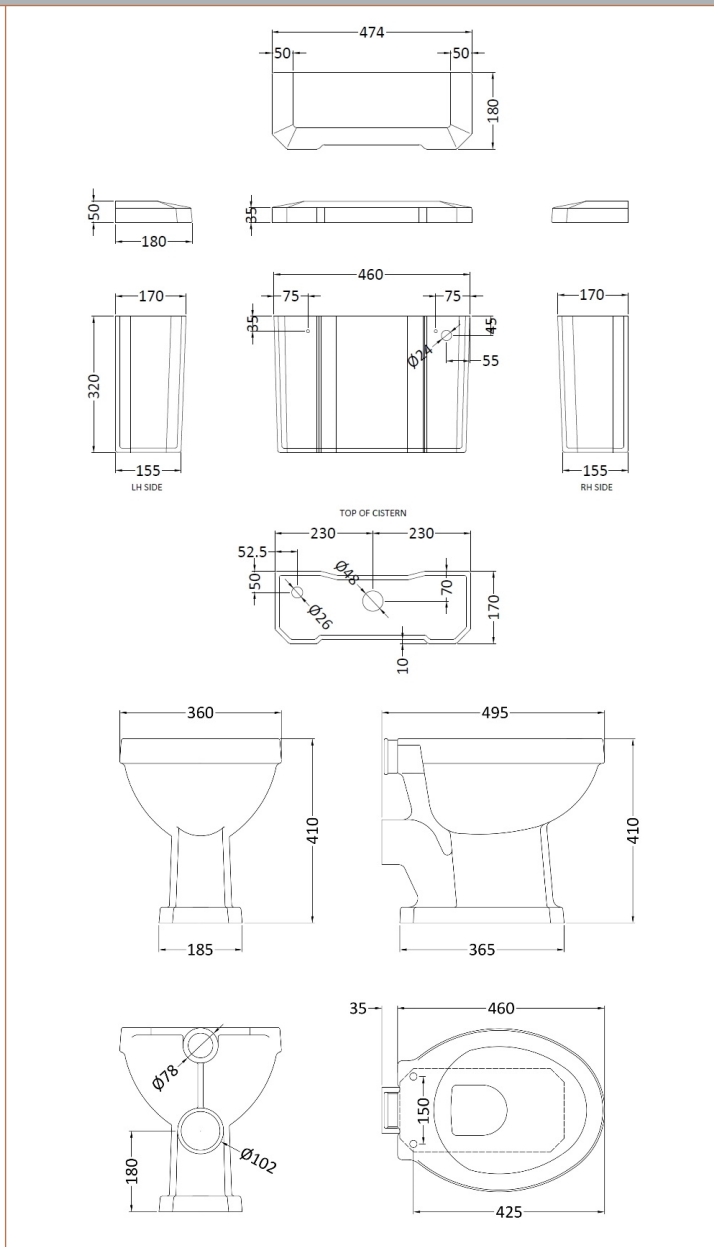

Sales Code: Ccr022

Description: Richmond Low Level Wc W/ Flush Pipe Kit

Packaging Details

Barcode: 5055275895733

Sales Code: NCS870

Description: High/Low Level Pan (Excluding Seat)

Product Dimensions

Height (mm):	410
Width (mm):	360
Depth (mm):	495
Nett Weight (kg):	15.61

Packaging Dimensions

Height (mm):	395
Width (mm):	360
Depth (mm):	530
Gross Weight (kg):	16.5

Packaging Data

Box Colour:	Brown Cardboard Box - Printed
Box Qty:	1
Label Size:	100 x 50
Label Colour:	Not Applicable
Label Qty:	0

Outer Box Dimensions (If Applicable)

Height (mm):	
Width (mm):	
Depth (mm):	
Gross Weight (kg):	
Barcode:	5055369040131

Product Details

Country of Origin:	China
Fitting Instruction:	No
Certification:	CE: N/A WRAS: N/A WRAS No: N/A
Product Material:	Vitreous China
Fixing Supplied:	No

Sales Code: NCS871B

Description: Low Level Cistern B Ceramic Lever Ftgs

Product Dimensions

Height (mm):	370
Width (mm):	474
Depth (mm):	180
Nett Weight (kg):	14.5

Packaging Dimensions

Height (mm):	370
Width (mm):	210
Depth (mm):	520
Gross Weight (kg):	16.5