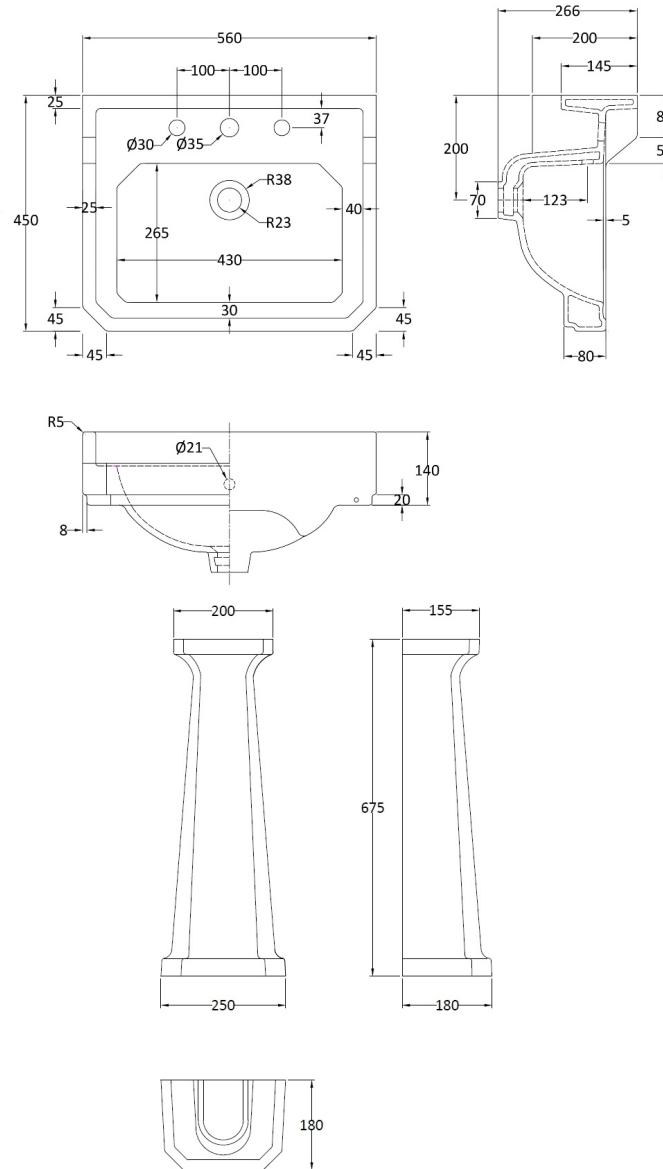

Sales Code: Ccr021

Description: Richmond 560mm 3 Th Basin & Pedestal

Packaging Details

Barcode: 5056211804116

Sales Code: NCS884B

Description: 560mm Basin 3Th

Product Dimensions

Height (mm):	266
Width (mm):	560
Depth (mm):	450
Nett Weight (kg):	16.7

Packaging Dimensions

Height (mm):	287
Width (mm):	575
Depth (mm):	490
Gross Weight (kg):	17.5

Packaging Data

Box Colour:	Brown Cardboard Box - Printed
Box Qty:	1
Label Size:	100 x 50
Label Colour:	White Label
Label Qty:	2

Outer Box Dimensions (If Applicable)

Height (mm):	
Width (mm):	
Depth (mm):	
Gross Weight (kg):	
Barcode:	5055275810811

Product Details

Country of Origin:	China
Fitting Instruction:	No
Certification:	CE: N/A WRAS: N/A WRAS No: N/A
Product Material:	Vitreous China
Fixing Supplied:	No

Sales Code: NCS883

Description: Full Pedestal

Product Dimensions

Height (mm):	670
Width (mm):	250
Depth (mm):	180
Nett Weight (kg):	11

Packaging Dimensions

Height (mm):	140
Width (mm):	285
Depth (mm):	715
Gross Weight (kg):	11.6