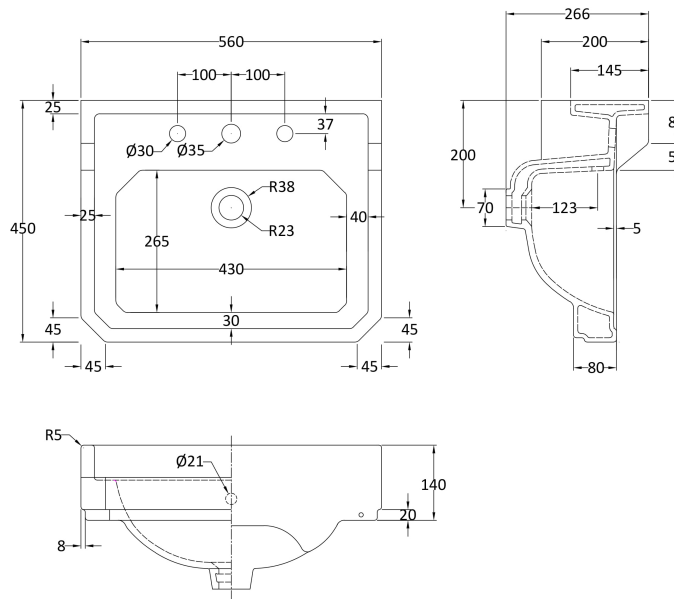

Sales Code: Ccr021

Description: Richmond 560mm 3 Th Basin & Pedestal

Packaging Details

Barcode: 5056211804116

Sales Code: NCS884B

Description: 560mm Basin 3Th

Product Dimensions

Height (mm):	266
Width (mm):	560
Depth (mm):	450
Nett Weight (kg):	16.7

Packaging Dimensions

Height (mm):	287
Width (mm):	575
Depth (mm):	490
Gross Weight (kg):	17.5

Packaging Data

Box Colour:	Brown Cardboard Box - Printed
Box Qty:	1
Label Size:	100 x 50
Label Colour:	White Label
Label Qty:	2

Outer Box Dimensions (If Applicable)

Height (mm):	
Width (mm):	
Depth (mm):	
Gross Weight (kg):	
Barcode:	5055275810811

Product Details

Country of Origin:	China
Fitting Instruction:	No
Certification:	CE: N/A WRAS: N/A WRAS No: N/A
Product Material:	Vitreous China
Fixing Supplied:	No

Sales Code: NCS883

Description: Full Pedestal

Product Dimensions

Height (mm):	670
Width (mm):	250
Depth (mm):	180
Nett Weight (kg):	11

Packaging Dimensions

Height (mm):	140
Width (mm):	285
Depth (mm):	715
Gross Weight (kg):	11.6