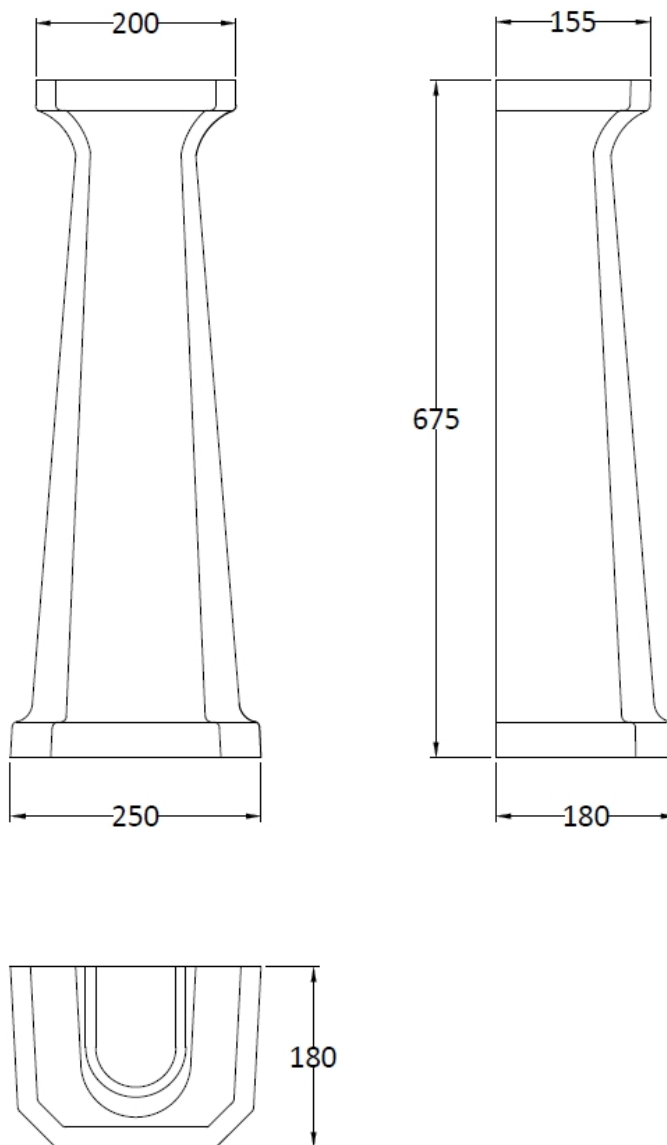

Sales Code: Ccr021

Description: Richmond 560mm 3 Th Basin & Pedestal

Packaging Details

Barcode: 5056211804116

Sales Code: NCS884B

Description: 560mm Basin 3Th

Product Dimensions

Height (mm):	266
Width (mm):	560
Depth (mm):	450
Nett Weight (kg):	16.7

Packaging Dimensions

Height (mm):	287
Width (mm):	575
Depth (mm):	490
Gross Weight (kg):	17.5

Packaging Data

Box Colour:	Brown Cardboard Box - Printed
Box Qty:	1
Label Size:	100 x 50
Label Colour:	White Label
Label Qty:	2

Outer Box Dimensions (If Applicable)

Height (mm):	
Width (mm):	
Depth (mm):	
Gross Weight (kg):	
Barcode:	5055275810811

Product Details

Country of Origin:	China
Fitting Instruction:	No
Certification:	CE: N/A WRAS: N/A WRAS No: N/A
Product Material:	Vitreous China
Fixing Supplied:	No

Sales Code: NCS883

Description: Full Pedestal

Product Dimensions

Height (mm):	670
Width (mm):	250
Depth (mm):	180
Nett Weight (kg):	11

Packaging Dimensions

Height (mm):	140
Width (mm):	285
Depth (mm):	715
Gross Weight (kg):	11.6