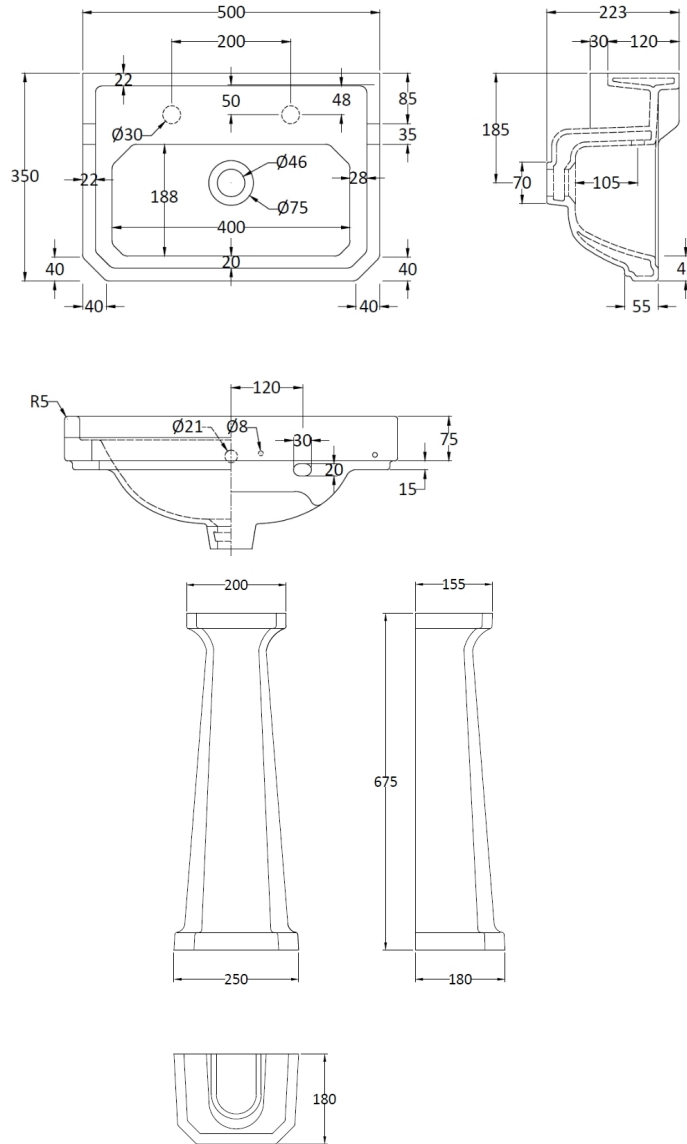

Sales Code: Ccr018

Description: Richmond 500mm 2 Th Basin & Pedestal

Packaging Details

Barcode: 5055275867143

Sales Code: NCS883

Description: Full Pedestal

Product Dimensions

Height (mm):	670
Width (mm):	250
Depth (mm):	180
Nett Weight (kg):	11

Packaging Dimensions

Height (mm):	140
Width (mm):	285
Depth (mm):	715
Gross Weight (kg):	11.6

Packaging Data

Box Colour:	Brown Cardboard Box - Printed
Box Qty:	1
Label Size:	100 x 50
Label Colour:	Not Applicable
Label Qty:	0

Outer Box Dimensions (If Applicable)

Height (mm):	
Width (mm):	
Depth (mm):	
Gross Weight (kg):	
Barcode:	5055369038688

Product Details

Country of Origin:	China
Fitting Instruction:	No
Certification:	CE: N/A WRAS: N/A WRAS No: N/A
Product Material:	Vitreous China
Fixing Supplied:	No

Sales Code: NCS885

Description: 500mm Basin 2Th

Product Dimensions

Height (mm):	223
Width (mm):	500
Depth (mm):	350
Nett Weight (kg):	12.5

Packaging Dimensions

Height (mm):	287
Width (mm):	515
Depth (mm):	490
Gross Weight (kg):	13