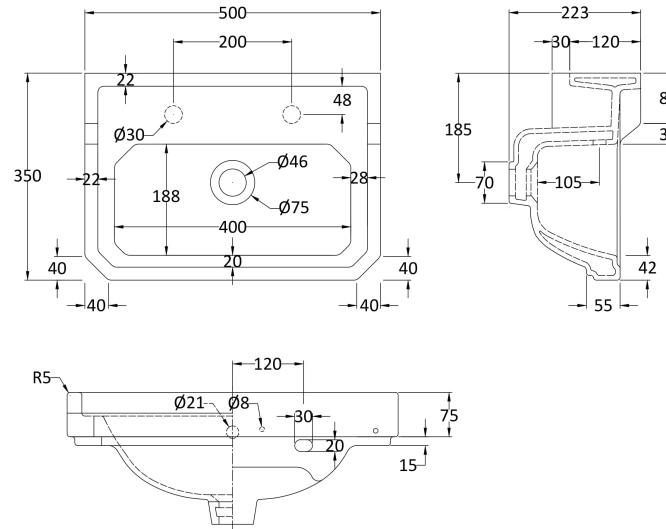

Sales Code: Ccr018

Description: Richmond 500mm 2 Th Basin & Pedestal

Packaging Details

Barcode: 5055275867143

Sales Code: NCS883

Description: Full Pedestal

Product Dimensions

Height (mm):	670
Width (mm):	250
Depth (mm):	180
Nett Weight (kg):	11

Packaging Dimensions

Height (mm):	140
Width (mm):	285
Depth (mm):	715
Gross Weight (kg):	11.6

Packaging Data

Box Colour:	Brown Cardboard Box - Printed
Box Qty:	1
Label Size:	100 x 50
Label Colour:	Not Applicable
Label Qty:	0

Outer Box Dimensions (If Applicable)

Height (mm):	
Width (mm):	
Depth (mm):	
Gross Weight (kg):	
Barcode:	5055369038688

Product Details

Country of Origin:	China
Fitting Instruction:	No
Certification:	CE: N/A WRAS: N/A WRAS No: N/A
Product Material:	Vitreous China
Fixing Supplied:	No

Sales Code: NCS885

Description: 500mm Basin 2Th

Product Dimensions

Height (mm):	223
Width (mm):	500
Depth (mm):	350
Nett Weight (kg):	12.5

Packaging Dimensions

Height (mm):	287
Width (mm):	515
Depth (mm):	490
Gross Weight (kg):	13