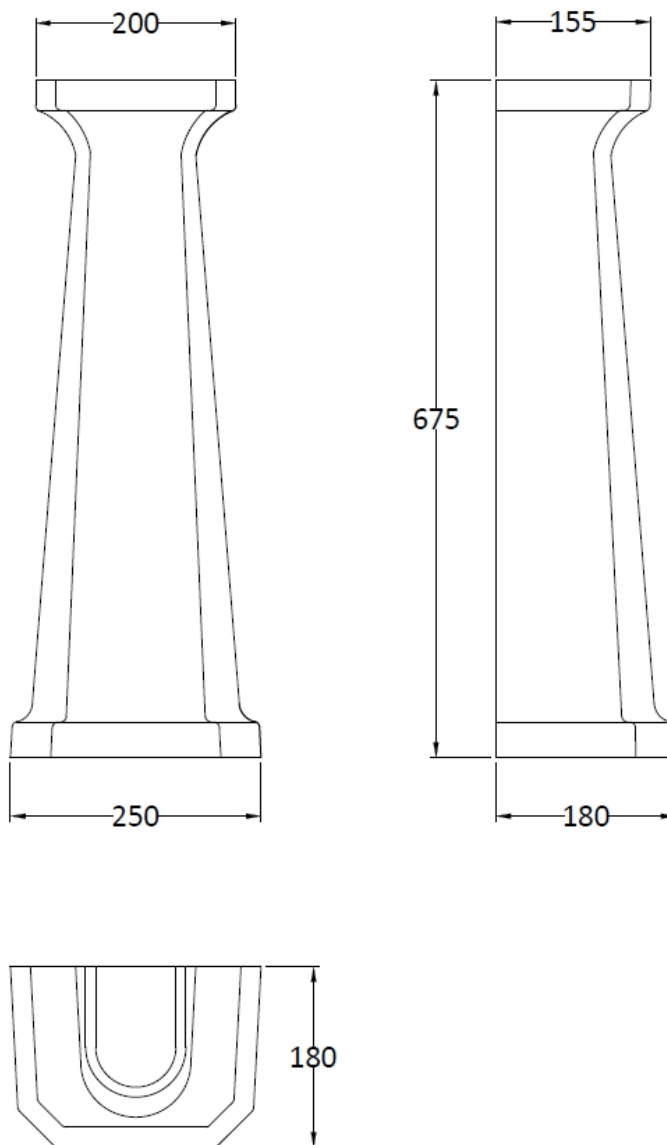

Sales Code: Ccr018

Description: Richmond 500mm 2 Th Basin & Pedestal

Packaging Details

Barcode: 5055275867143

Sales Code: NCS883

Description: Full Pedestal

Product Dimensions

Height (mm):	670
Width (mm):	250
Depth (mm):	180
Nett Weight (kg):	11

Packaging Dimensions

Height (mm):	140
Width (mm):	285
Depth (mm):	715
Gross Weight (kg):	11.6

Packaging Data

Box Colour:	Brown Cardboard Box - Printed
Box Qty:	1
Label Size:	100 x 50
Label Colour:	Not Applicable
Label Qty:	0

Outer Box Dimensions (If Applicable)

Height (mm):	
Width (mm):	
Depth (mm):	
Gross Weight (kg):	
Barcode:	5055369038688

Product Details

Country of Origin:	China
Fitting Instruction:	No
Certification:	CE: N/A WRAS: N/A WRAS No: N/A
Product Material:	Vitreous China
Fixing Supplied:	No

Sales Code: NCS885

Description: 500mm Basin 2Th

Product Dimensions

Height (mm):	223
Width (mm):	500
Depth (mm):	350
Nett Weight (kg):	12.5

Packaging Dimensions

Height (mm):	287
Width (mm):	515
Depth (mm):	490
Gross Weight (kg):	13