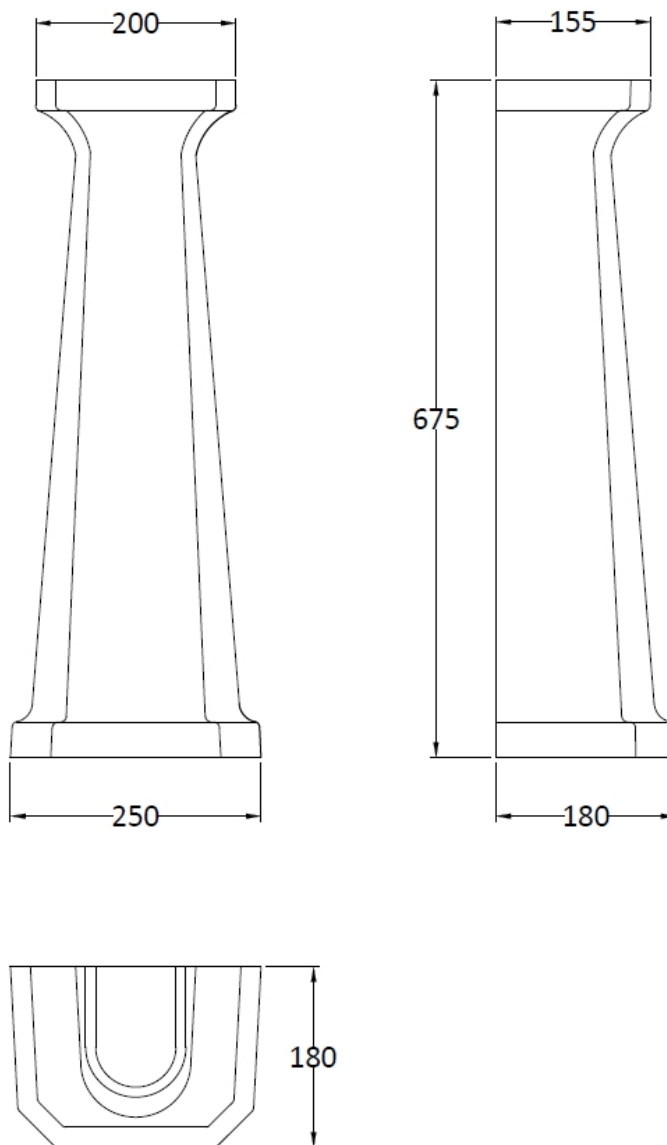

Sales Code: NCS883

Description: Full Pedestal

Product Dimensions

Height (mm):	670
Width (mm):	250
Depth (mm):	180
Nett Weight (kg):	11

Packaging Dimensions

Height (mm):	140
Width (mm):	285
Depth (mm):	715
Gross Weight (kg):	11.6

Packaging Data

Box Colour:	Brown Cardboard Box - Printed
Box Qty:	1
Label Size:	100 x 50
Label Colour:	Not Applicable
Label Qty:	0

Outer Box Dimensions (If Applicable)

Height (mm):	
Width (mm):	
Depth (mm):	
Gross Weight (kg):	
Barcode:	5055369038688

Sales Code: NCS885A

Description: 500mm Basin 1Th

Product Dimensions

Height (mm):	223
Width (mm):	500
Depth (mm):	350
Nett Weight (kg):	12.5

Packaging Dimensions

Height (mm):	287
Width (mm):	515
Depth (mm):	490
Gross Weight (kg):	13

Basins: Tap Hole: One Taphole Chain Stay Hole: No
Template: Not Required Waste Type Req: Slotted
Overflow Inc: Yes Overflow Cover: Yes
Inner Bowl Depth (mm): 95mm