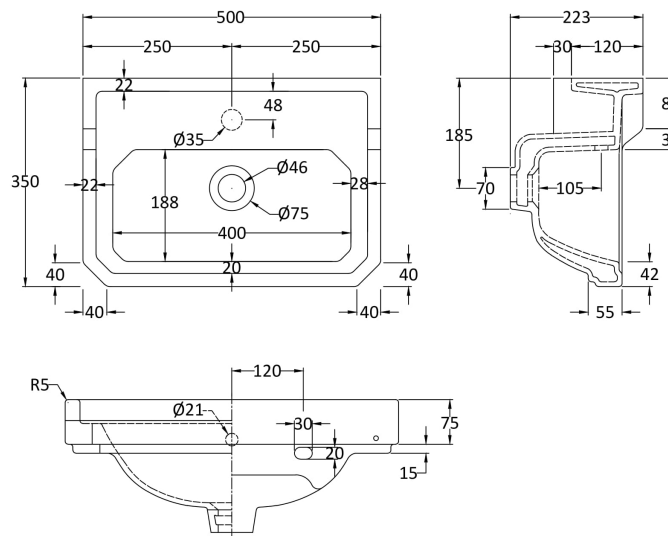

Sales Code: NCS883

Description: Full Pedestal

Product Dimensions

Height (mm):	670
Width (mm):	250
Depth (mm):	180
Nett Weight (kg):	11

Packaging Dimensions

Height (mm):	140
Width (mm):	285
Depth (mm):	715
Gross Weight (kg):	11.6

Packaging Data

Box Colour:	Brown Cardboard Box - Printed
Box Qty:	1
Label Size:	100 x 50
Label Colour:	Not Applicable
Label Qty:	0

Outer Box Dimensions (If Applicable)

Height (mm):	
Width (mm):	
Depth (mm):	
Gross Weight (kg):	
Barcode:	5055369038688

Basins: Tap Hole: Not Applicable Chain Stay Hole: Not Applicable
Template: Not Applicable Waste Type Req: Not Applicable
Overflow Inc: Not Applicable Overflow Cover: Not Applicable
Inner Bowl Depth (mm): N/A

Sales Code: NCS885A

Description: 500mm Basin 1Th

Product Dimensions

Height (mm):	223
Width (mm):	500
Depth (mm):	350
Nett Weight (kg):	12.5

Packaging Dimensions

Height (mm):	287
Width (mm):	515
Depth (mm):	490
Gross Weight (kg):	13