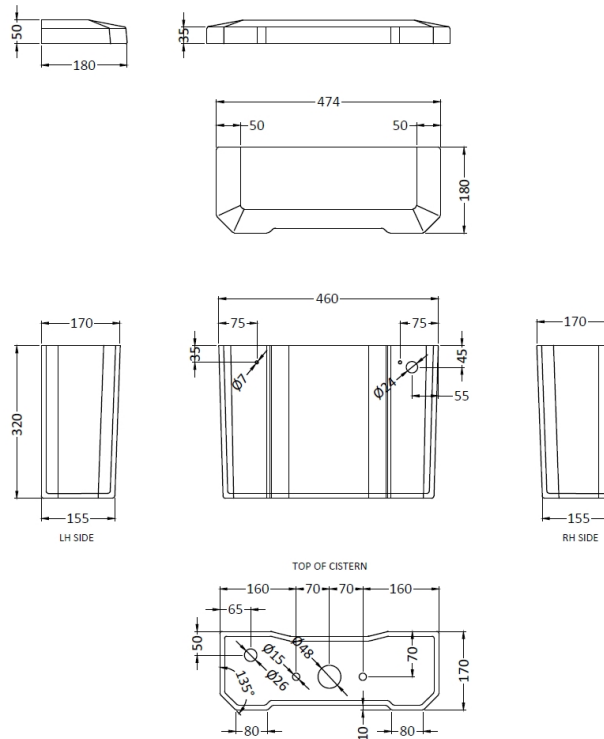

Packaging Dimensions

Height (mm):	335
Width (mm):	700
Depth (mm):	450
Gross Weight (kg):	21.5

Packaging Data

Box Colour:	Brown Cardboard Box - Printed
Box Qty:	1
Label Size:	100 x 50
Label Colour:	Not Applicable
Label Qty:	0

Outer Box Dimensions (If Applicable)

Height (mm):	
Width (mm):	
Depth (mm):	
Gross Weight (kg):	
Barcode:	5055369040100

Product Details

Country of Origin:	China
Fitting Instruction:	No
Certification:	CE: N/A WRAS: N/A WRAS No: N/A
Product Material:	Vitreous China
Fixing Supplied:	No

Basins: Tap Hole: Not Applicable Chain Stay Hole: Not Applicable
Template: Not Applicable Waste Type Req: Not Applicable
Overflow Inc: Not Applicable Overflow Cover: Not Applicable
Inner Bowl Depth (mm): N/A

Sales Code: NCS881B

Description: Toilet Cistern B Ceramic Lever & Fttg

Product Dimensions

Height (mm):	370
Width (mm):	474
Depth (mm):	180
Nett Weight (kg):	14.87

Packaging Dimensions

Height (mm):	370
Width (mm):	210
Depth (mm):	520
Gross Weight (kg):	17