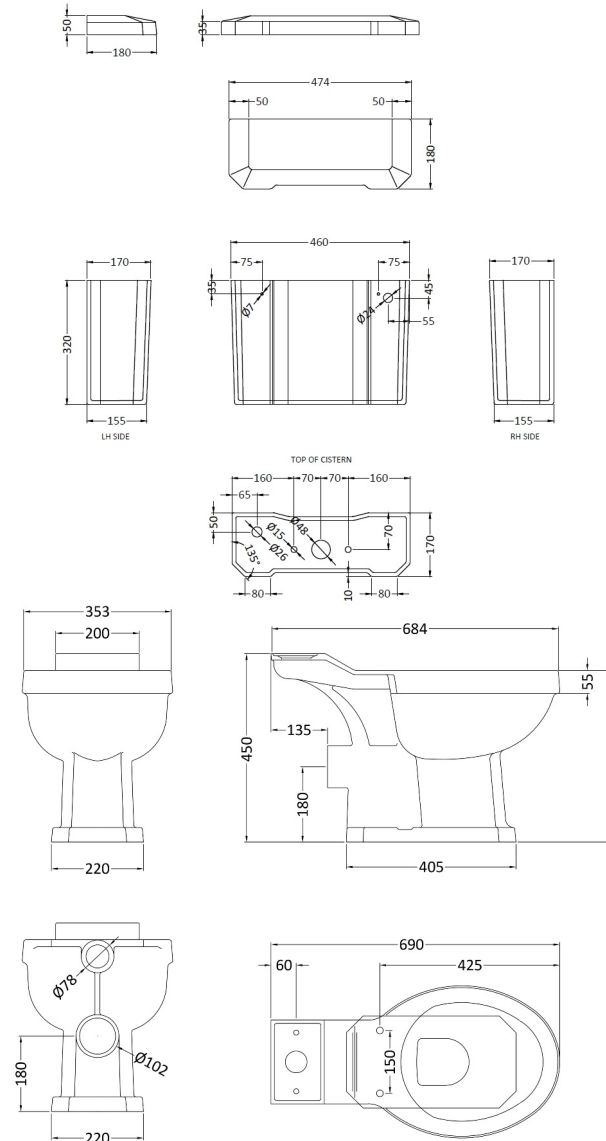

Sales Code: Ccr014

Description: Richmond Close Coupled Pan & Cistern

Packaging Details

Barcode: 5055275867174

Sales Code: NCS880

Description: Toilet Pan C/C (Excluding Seat)

Product Dimensions

Height (mm):	450
Width (mm):	353
Depth (mm):	690
Nett Weight (kg):	20.42

Packaging Dimensions

Height (mm):	335
Width (mm):	700
Depth (mm):	450
Gross Weight (kg):	21.5

Packaging Data

Box Colour:	Brown Cardboard Box - Printed
Box Qty:	1
Label Size:	100 x 50
Label Colour:	Not Applicable
Label Qty:	0

Outer Box Dimensions (If Applicable)

Height (mm):	
Width (mm):	
Depth (mm):	
Gross Weight (kg):	
Barcode:	5055369040100

Product Details

Country of Origin:	China
Fitting Instruction:	No
Certification:	CE: N/A WRAS: N/A WRAS No: N/A
Product Material:	Vitreous China
Fixing Supplied:	No

Sales Code: NCS881B

Description: Toilet Cistern B Ceramic Lever & Fttg

Product Dimensions

Height (mm):	370
Width (mm):	474
Depth (mm):	180
Nett Weight (kg):	14.87

Packaging Dimensions

Height (mm):	370
Width (mm):	210
Depth (mm):	520
Gross Weight (kg):	17