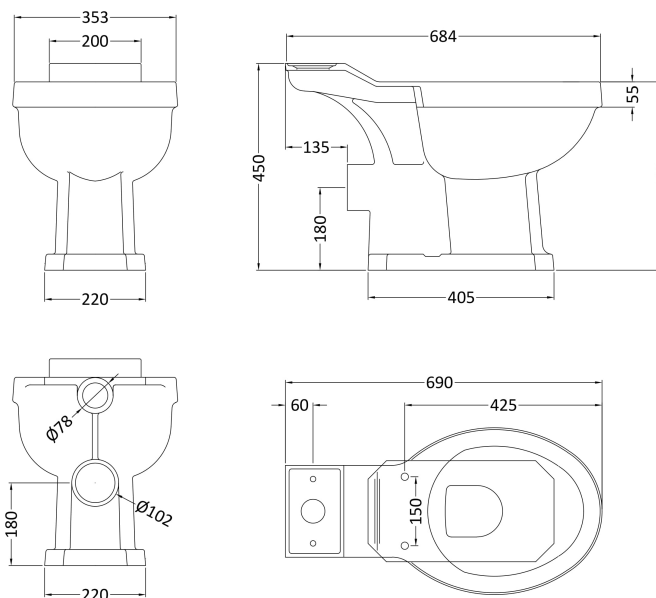

Sales Code: Ccr014

Description: Richmond Close Coupled Pan & Cistern

Packaging Details

Barcode: 5055275867174

Sales Code: NCS880

Description: Toilet Pan C/C (Excluding Seat)

Product Dimensions

Height (mm):	450
Width (mm):	353
Depth (mm):	690
Nett Weight (kg):	20.42

Packaging Dimensions

Height (mm):	335
Width (mm):	700
Depth (mm):	450
Gross Weight (kg):	21.5

Packaging Data

Box Colour:	Brown Cardboard Box - Printed
Box Qty:	1
Label Size:	100 x 50
Label Colour:	Not Applicable
Label Qty:	0

Outer Box Dimensions (If Applicable)

Height (mm):	
Width (mm):	
Depth (mm):	
Gross Weight (kg):	
Barcode:	5055369040100

Product Details

Country of Origin:	China
Fitting Instruction:	No
Certification:	CE: N/A WRAS: N/A WRAS No: N/A
Product Material:	Vitreous China
Fixing Supplied:	No

Sales Code: NCS881B

Description: Toilet Cistern B Ceramic Lever & Fttg

Product Dimensions

Height (mm):	370
Width (mm):	474
Depth (mm):	180
Nett Weight (kg):	14.87

Packaging Dimensions

Height (mm):	370
Width (mm):	210
Depth (mm):	520
Gross Weight (kg):	17