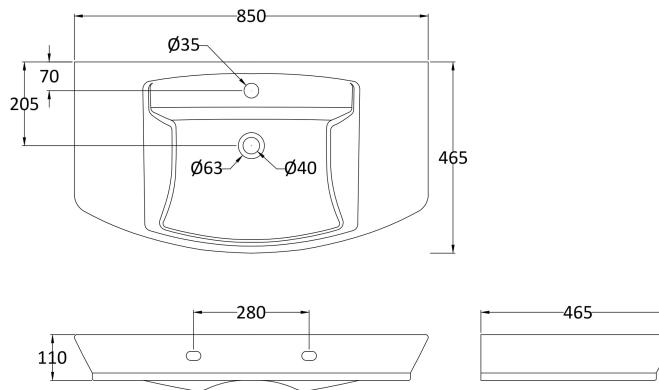

Sales Code: Ccl007

Description: Maya 850mm Basin & Semi Pedestal

Packaging Details

Barcode: 5055275867686

Sales Code: NCT342

Description: 850mm Basin 1Th

Product Dimensions

Height (mm):	160
Width (mm):	850
Depth (mm):	465
Nett Weight (kg):	23.3

Packaging Dimensions

Height (mm):	910
Width (mm):	190
Depth (mm):	510
Gross Weight (kg):	23.3

Packaging Data

Box Colour:	Brown Cardboard Box
Box Qty:	1
Label Size:	100 x 50
Label Colour:	White Label
Label Qty:	2

Outer Box Dimensions (If Applicable)

Height (mm):	
Width (mm):	
Depth (mm):	
Gross Weight (kg):	
Barcode:	5055369063284

Product Details

Country of Origin:	Turkey
Fitting Instruction:	No
Certification:	CE: Yes WRAS: N/A WRAS No: N/A
Product Material:	Vitreous China
Fixing Supplied:	No

Sales Code: NCU607

Description: Semi Pedestal

Product Dimensions

Height (mm):	340
Width (mm):	180
Depth (mm):	600
Nett Weight (kg):	7

Packaging Dimensions

Height (mm):	335
Width (mm):	320
Depth (mm):	222
Gross Weight (kg):	7