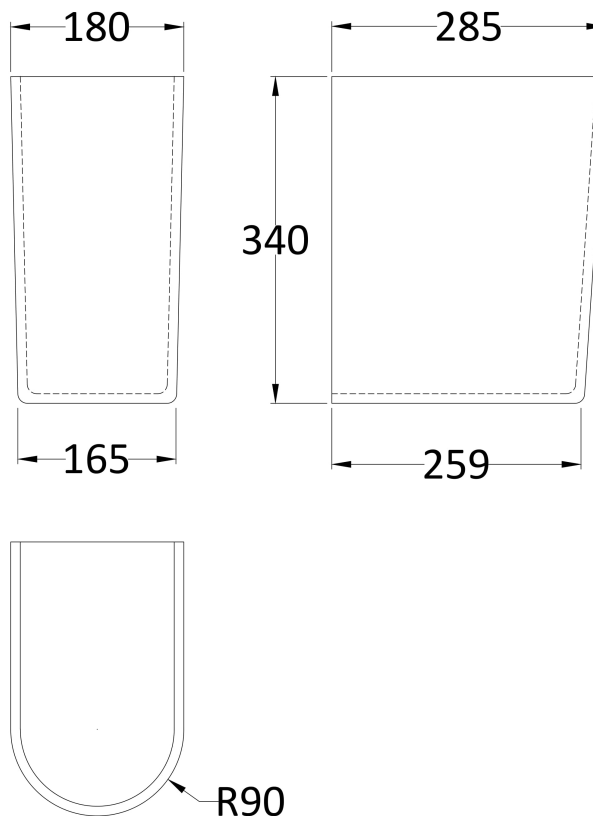

Packaging Dimensions

Height (mm):	910
Width (mm):	190
Depth (mm):	510
Gross Weight (kg):	23.3

Packaging Data

Box Colour:	Brown Cardboard Box
Box Qty:	1
Label Size:	100 x 50
Label Colour:	White Label
Label Qty:	2

Outer Box Dimensions (If Applicable)

Height (mm):	
Width (mm):	
Depth (mm):	
Gross Weight (kg):	
Barcode:	5055369063284

Product Details

Country of Origin:	Turkey
Fitting Instruction:	No
Certification:	CE: Yes WRAS: N/A WRAS No: N/A
Product Material:	Vitreous China
Fixing Supplied:	No

Sales Code: NCU607

Description: Semi Pedestal

Product Dimensions

Height (mm):	340
Width (mm):	180
Depth (mm):	600
Nett Weight (kg):	7

Packaging Dimensions

Height (mm):	335
Width (mm):	320
Depth (mm):	222
Gross Weight (kg):	7

Packaging Data

Box Colour:	Brown Cardboard Box - Printed		
Box Qty:	1		
Label Size:	100 x 50		
Label Colour:	White Label		
Label Qty:	2		

Outer Box Dimensions (If Applicable)

Height (mm):	
Width (mm):	
Depth (mm):	
Gross Weight (kg):	
Barcode:	5055369030866