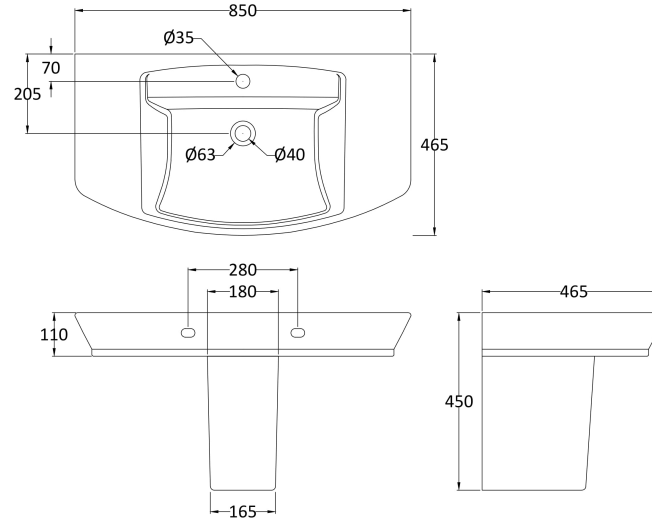

Sales Code: Ccl007

Description: Maya 850mm Basin & Semi Pedestal

Packaging Details

Barcode: 5055275867686

Sales Code: NCT342

Description: 850mm Basin 1Th

Product Dimensions

Height (mm):	160
Width (mm):	850
Depth (mm):	465
Nett Weight (kg):	23.3

Packaging Dimensions

Height (mm):	910
Width (mm):	190
Depth (mm):	510
Gross Weight (kg):	23.3

Packaging Data

Box Colour:	Brown Cardboard Box
Box Qty:	1
Label Size:	100 x 50
Label Colour:	White Label
Label Qty:	2

Outer Box Dimensions (If Applicable)

Height (mm):	
Width (mm):	
Depth (mm):	
Gross Weight (kg):	
Barcode:	5055369063284

Product Details

Country of Origin:	Turkey
Fitting Instruction:	No
Certification:	CE: Yes WRAS: N/A WRAS No: N/A
Product Material:	Vitreous China
Fixing Supplied:	No

Sales Code: NCU607

Description: Semi Pedestal

Product Dimensions

Height (mm):	340
Width (mm):	180
Depth (mm):	600
Nett Weight (kg):	7

Packaging Dimensions

Height (mm):	335
Width (mm):	320
Depth (mm):	222
Gross Weight (kg):	7