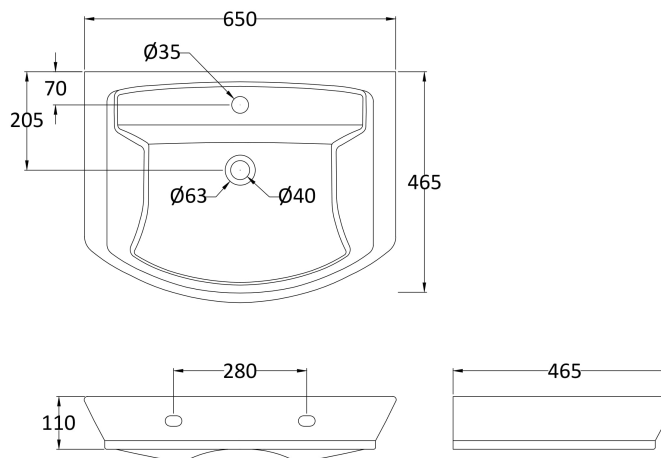

Sales Code: Ccl006

Description: Maya 650mm Basin & Semi Pedestal

Packaging Details

Barcode: 5055275867679

Sales Code: NCT322

Description: 650mm Basin 1Th

Product Dimensions

Height (mm):	160
Width (mm):	650
Depth (mm):	465
Nett Weight (kg):	17.8

Packaging Dimensions

Height (mm):	725
Width (mm):	190
Depth (mm):	495
Gross Weight (kg):	17.8

Packaging Data

Box Colour:	Brown Cardboard Box
Box Qty:	1
Label Size:	100 x 50
Label Colour:	White Label
Label Qty:	2

Outer Box Dimensions (If Applicable)

Height (mm):	
Width (mm):	
Depth (mm):	
Gross Weight (kg):	
Barcode:	5055369063277

Product Details

Country of Origin:	Turkey
Fitting Instruction:	No
Certification:	CE: No WRAS: N/A WRAS No: N/A
Product Material:	Vitreous China
Fixing Supplied:	No

Sales Code: NCU607

Description: Semi Pedestal

Product Dimensions

Height (mm):	340
Width (mm):	180
Depth (mm):	600
Nett Weight (kg):	7

Packaging Dimensions

Height (mm):	335
Width (mm):	320
Depth (mm):	222
Gross Weight (kg):	7