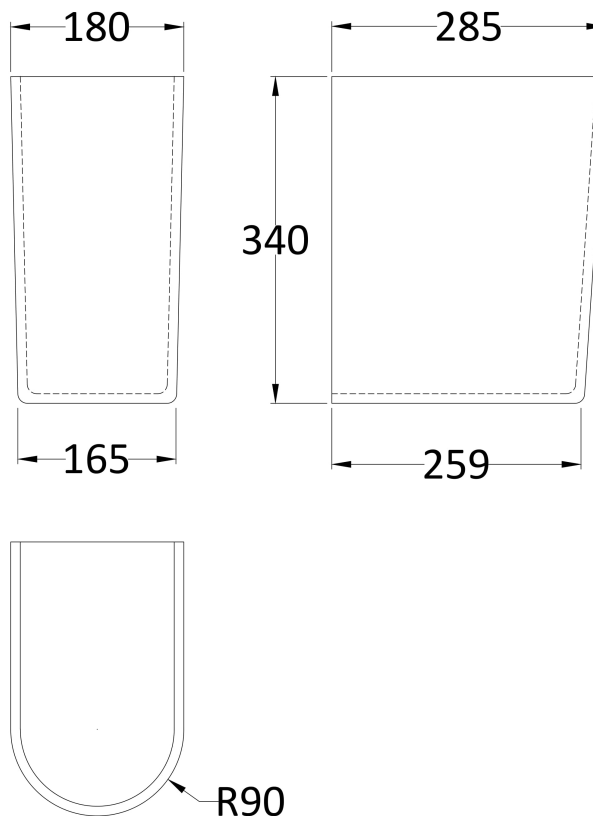

Sales Code: Ccl006

Description: Maya 650mm Basin & Semi Pedestal

Packaging Details

Barcode: 5055275867679

Sales Code: NCT322

Description: 650mm Basin 1Th

Product Dimensions

Height (mm):	160
Width (mm):	650
Depth (mm):	465
Nett Weight (kg):	17.8

Packaging Dimensions

Height (mm):	725
Width (mm):	190
Depth (mm):	495
Gross Weight (kg):	17.8

Packaging Data

Box Colour:	Brown Cardboard Box
Box Qty:	1
Label Size:	100 x 50
Label Colour:	White Label
Label Qty:	2

Outer Box Dimensions (If Applicable)

Height (mm):	
Width (mm):	
Depth (mm):	
Gross Weight (kg):	
Barcode:	5055369063277

Product Details

Country of Origin:	Turkey
Fitting Instruction:	No
Certification:	CE: No WRAS: N/A WRAS No: N/A
Product Material:	Vitreous China
Fixing Supplied:	No

Sales Code: NCU607

Description: Semi Pedestal

Product Dimensions

Height (mm):	340
Width (mm):	180
Depth (mm):	600
Nett Weight (kg):	7

Packaging Dimensions

Height (mm):	335
Width (mm):	320
Depth (mm):	222
Gross Weight (kg):	7