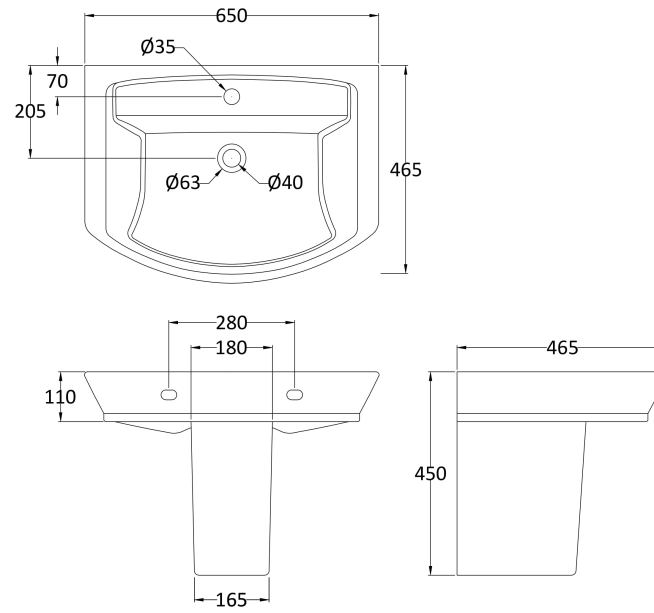

Sales Code: Ccl006

Description: Maya 650mm Basin & Semi Pedestal

Packaging Details

Barcode: 5055275867679

Sales Code: NCT322

Description: 650mm Basin 1Th

Product Dimensions

Height (mm):	160
Width (mm):	650
Depth (mm):	465
Nett Weight (kg):	17.8

Packaging Dimensions

Height (mm):	725
Width (mm):	190
Depth (mm):	495
Gross Weight (kg):	17.8

Packaging Data

Box Colour:	Brown Cardboard Box
Box Qty:	1
Label Size:	100 x 50
Label Colour:	White Label
Label Qty:	2

Outer Box Dimensions (If Applicable)

Height (mm):	
Width (mm):	
Depth (mm):	
Gross Weight (kg):	
Barcode:	5055369063277

Product Details

Country of Origin:	Turkey
Fitting Instruction:	No
Certification:	CE: No WRAS: N/A WRAS No: N/A
Product Material:	Vitreous China
Fixing Supplied:	No

Sales Code: NCU607

Description: Semi Pedestal

Product Dimensions

Height (mm):	340
Width (mm):	180
Depth (mm):	600
Nett Weight (kg):	7

Packaging Dimensions

Height (mm):	335
Width (mm):	320
Depth (mm):	222
Gross Weight (kg):	7