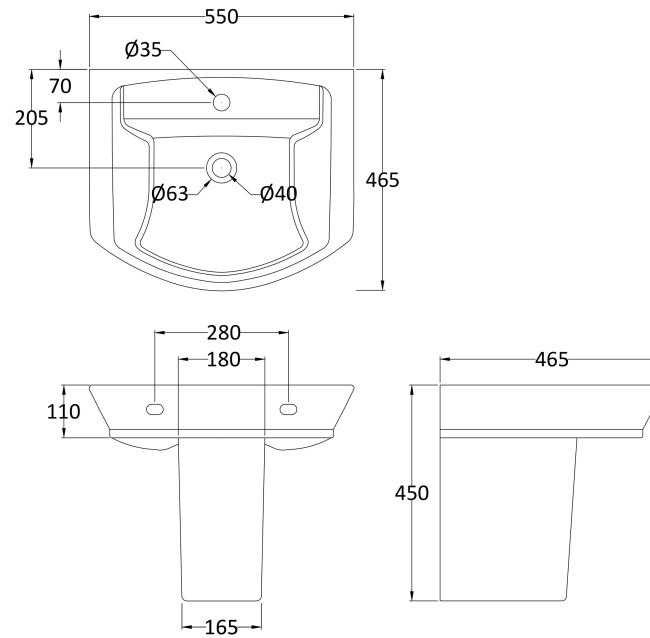

Sales Code: Ccl005

Description: Maya 550mm Basin & Semi Pedestal

Packaging Details

Barcode: 5055275867662

Sales Code: NCT302

Description: 550mm Basin 1Th

Product Dimensions

Height (mm):	160
Width (mm):	550
Depth (mm):	465
Nett Weight (kg):	15.4

Packaging Dimensions

Height (mm):	580
Width (mm):	480
Depth (mm):	190
Gross Weight (kg):	15.4

Packaging Data

Box Colour:	Brown Cardboard Box
Box Qty:	1
Label Size:	100 x 50
Label Colour:	White Label
Label Qty:	2

Outer Box Dimensions (If Applicable)

Height (mm):	
Width (mm):	
Depth (mm):	
Gross Weight (kg):	
Barcode:	5055369063260

Product Details

Country of Origin:	Turkey
Fitting Instruction:	No
Certification:	CE: Yes WRAS: N/A WRAS No: N/A
Product Material:	Vitreous China
Fixing Supplied:	No

Sales Code: NCU607

Description: Semi Pedestal

Product Dimensions

Height (mm):	340
Width (mm):	180
Depth (mm):	600
Nett Weight (kg):	7

Packaging Dimensions

Height (mm):	335
Width (mm):	320
Depth (mm):	222
Gross Weight (kg):	7