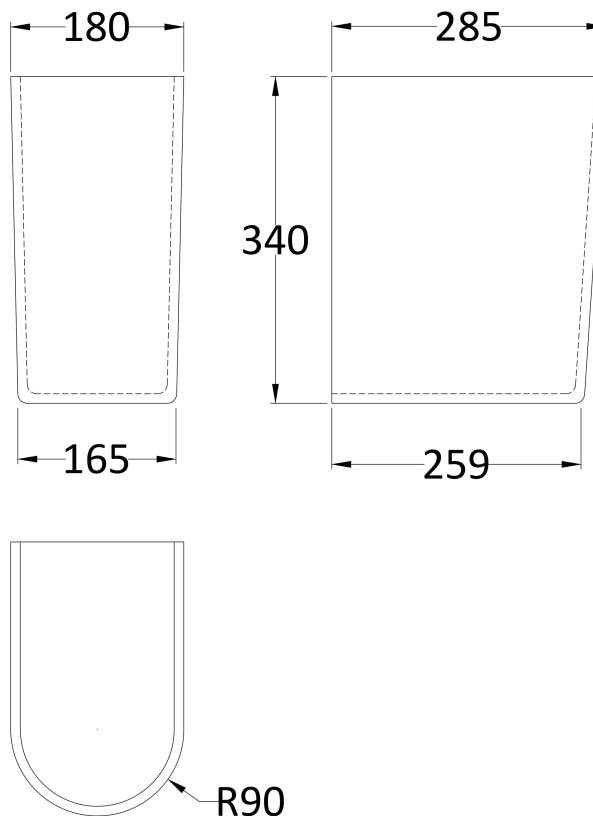

Packaging Dimensions

Height (mm):	580
Width (mm):	480
Depth (mm):	190
Gross Weight (kg):	15.4

Packaging Data

Box Colour:	Brown Cardboard Box
Box Qty:	1
Label Size:	100 x 50
Label Colour:	White Label
Label Qty:	2

Outer Box Dimensions (If Applicable)

Height (mm):	
Width (mm):	
Depth (mm):	
Gross Weight (kg):	
Barcode:	5055369063260

Product Details

Country of Origin:	Turkey
Fitting Instruction:	No
Certification:	CE: Yes WRAS: N/A WRAS No: N/A
Product Material:	Vitreous China
Fixing Supplied:	No

Sales Code: NCU607

Description: Semi Pedestal

Product Dimensions

Height (mm):	340
Width (mm):	180
Depth (mm):	600
Nett Weight (kg):	7

Packaging Dimensions

Height (mm):	335
Width (mm):	320
Depth (mm):	222
Gross Weight (kg):	7

Packaging Data

Box Colour:	Brown Cardboard Box - Printed
Box Qty:	1
Label Size:	100 x 50
Label Colour:	White Label
Label Qty:	2

Outer Box Dimensions (If Applicable)

Height (mm):	
Width (mm):	
Depth (mm):	
Gross Weight (kg):	
Barcode:	5055369030866