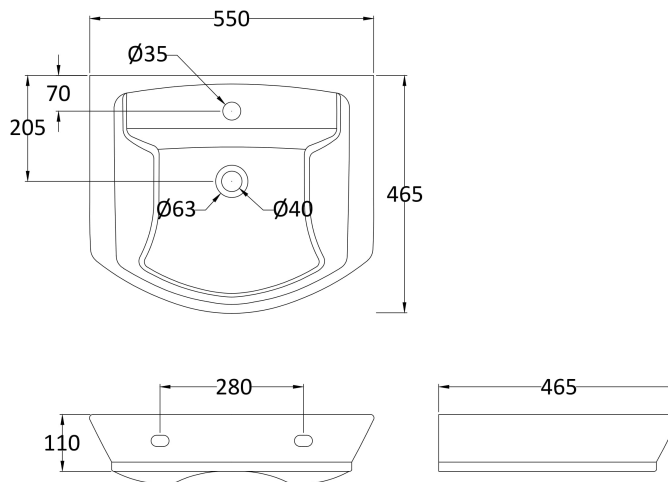

Sales Code: Ccl005

Description: Maya 550mm Basin & Semi Pedestal

Packaging Details

Barcode: 5055275867662

Sales Code: NCT302

Description: 550mm Basin 1Th

Product Dimensions

Height (mm):	160
Width (mm):	550
Depth (mm):	465
Nett Weight (kg):	15.4

Packaging Dimensions

Height (mm):	580
Width (mm):	480
Depth (mm):	190
Gross Weight (kg):	15.4

Packaging Data

Box Colour:	Brown Cardboard Box
Box Qty:	1
Label Size:	100 x 50
Label Colour:	White Label
Label Qty:	2

Outer Box Dimensions (If Applicable)

Height (mm):	
Width (mm):	
Depth (mm):	
Gross Weight (kg):	
Barcode:	5055369063260

Product Details

Country of Origin:	Turkey
Fitting Instruction:	No
Certification:	CE: Yes WRAS: N/A WRAS No: N/A
Product Material:	Vitreous China
Fixing Supplied:	No

Sales Code: NCU607

Description: Semi Pedestal

Product Dimensions

Height (mm):	340
Width (mm):	180
Depth (mm):	600
Nett Weight (kg):	7

Packaging Dimensions

Height (mm):	335
Width (mm):	320
Depth (mm):	222
Gross Weight (kg):	7