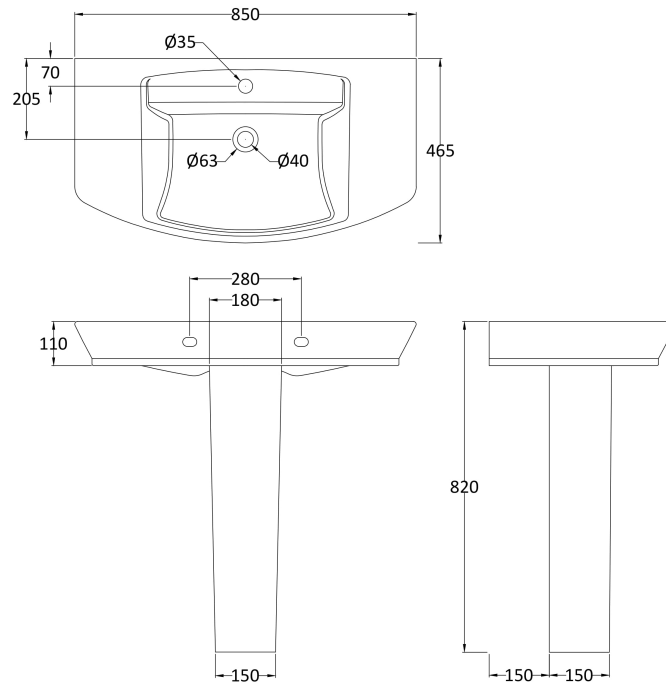

Sales Code: Ccl004

Description: Maya 850mm Basin & Pedestal

Packaging Details

Barcode: 5055275867716