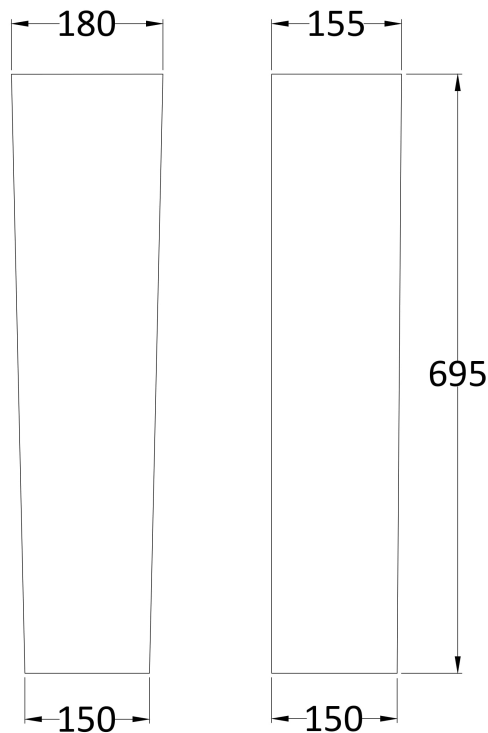

### Product Dimensions

Height (mm):	160
Width (mm):	850
Depth (mm):	465
Nett Weight (kg):	23.3

### Packaging Dimensions

Height (mm):	910
Width (mm):	190
Depth (mm):	510
Gross Weight (kg):	23.3

### Outer Box Dimensions (If Applicable)

Height (mm):	
Width (mm):	
Depth (mm):	
Gross Weight (kg):	
Barcode:	5055369063284

**Product Dimensions**

Height (mm):	680
Width (mm):	155
Depth (mm):	400
Nett Weight (kg):	10

**Packaging Dimensions**

Height (mm):	670
Width (mm):	205
Depth (mm):	205
Gross Weight (kg):	10

**Packaging Data**