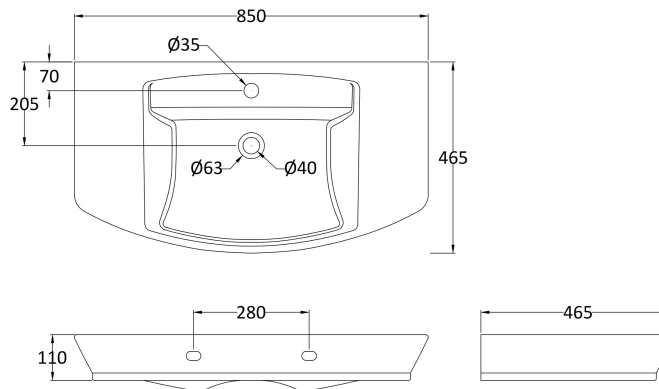

### Product Dimensions

Height (mm):	160
Width (mm):	850
Depth (mm):	465
Nett Weight (kg):	23.3

### Packaging Dimensions

Height (mm):	910
Width (mm):	190
Depth (mm):	510
Gross Weight (kg):	23.3

### Outer Box Dimensions (If Applicable)

Height (mm):	
Width (mm):	
Depth (mm):	
Gross Weight (kg):	
Barcode:	5055369063284

**Product Dimensions**

Height (mm):	680
Width (mm):	155
Depth (mm):	400
Nett Weight (kg):	10

**Packaging Dimensions**

Height (mm):	670
Width (mm):	205
Depth (mm):	205
Gross Weight (kg):	10

**Packaging Data**