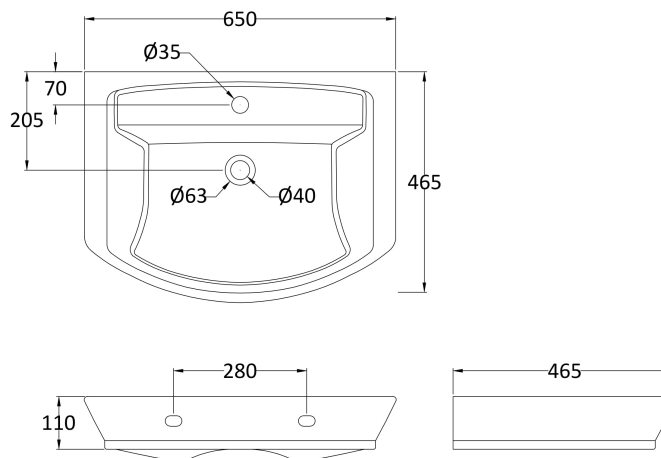

Sales Code: Ccl003

Description: Maya 650mm Basin & Pedestal

Packaging Details

Barcode: 5055275867709

Sales Code: NCT322

Description: 650mm Basin 1Th

Product Dimensions

Height (mm):	160
Width (mm):	650
Depth (mm):	465
Nett Weight (kg):	17.8

Packaging Dimensions

Height (mm):	725
Width (mm):	190
Depth (mm):	495
Gross Weight (kg):	17.8

Packaging Data

Box Colour:	Brown Cardboard Box
Box Qty:	1
Label Size:	100 x 50
Label Colour:	White Label
Label Qty:	2

Outer Box Dimensions (If Applicable)

Height (mm):	
Width (mm):	
Depth (mm):	
Gross Weight (kg):	
Barcode:	5055369063277

Product Details

Country of Origin:	Turkey
Fitting Instruction:	No
Certification:	CE: No WRAS: N/A WRAS No: N/A
Product Material:	Vitreous China
Fixing Supplied:	No

Sales Code: NCU603

Description: Full Pedestal

Product Dimensions

Height (mm):	680
Width (mm):	155
Depth (mm):	400
Nett Weight (kg):	10

Packaging Dimensions

Height (mm):	670
Width (mm):	205
Depth (mm):	205
Gross Weight (kg):	10