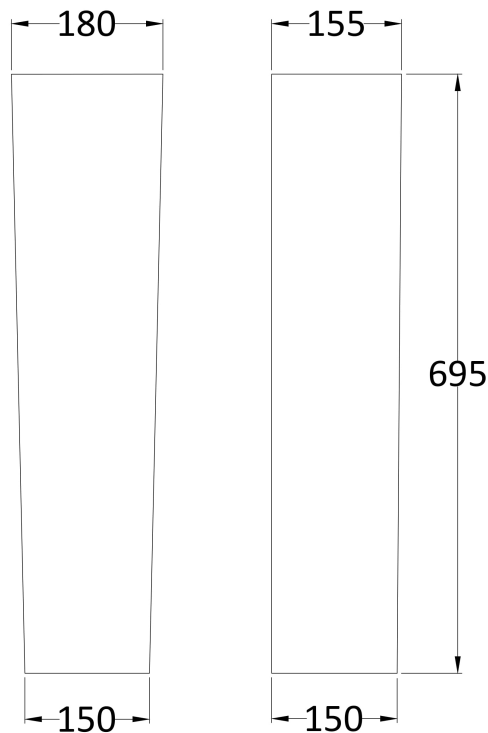

Sales Code: Ccl003

Description: Maya 650mm Basin & Pedestal

Packaging Details

Barcode: 5055275867709

Sales Code: NCT322

Description: 650mm Basin 1Th

Product Dimensions

Height (mm):	160
Width (mm):	650
Depth (mm):	465
Nett Weight (kg):	17.8

Packaging Dimensions

Height (mm):	725
Width (mm):	190
Depth (mm):	495
Gross Weight (kg):	17.8

Packaging Data

Box Colour:	Brown Cardboard Box
Box Qty:	1
Label Size:	100 x 50
Label Colour:	White Label
Label Qty:	2

Outer Box Dimensions (If Applicable)

Height (mm):	
Width (mm):	
Depth (mm):	
Gross Weight (kg):	
Barcode:	5055369063277

Product Details

Country of Origin:	Turkey
Fitting Instruction:	No
Certification:	CE: No WRAS: N/A WRAS No: N/A
Product Material:	Vitreous China
Fixing Supplied:	No

Sales Code: NCU603

Description: Full Pedestal

Product Dimensions

Height (mm):	680
Width (mm):	155
Depth (mm):	400
Nett Weight (kg):	10

Packaging Dimensions

Height (mm):	670
Width (mm):	205
Depth (mm):	205
Gross Weight (kg):	10