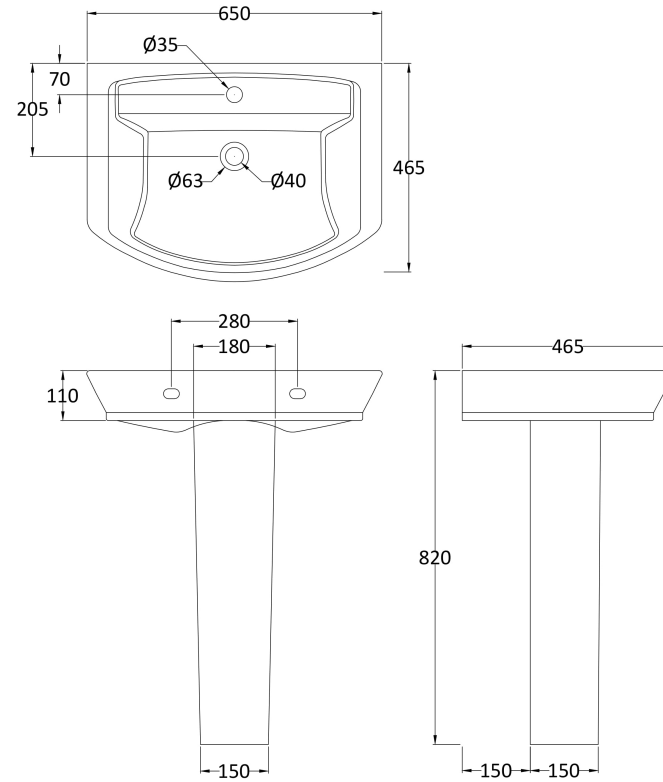

Sales Code: Ccl003

Description: Maya 650mm Basin & Pedestal

Packaging Details

Barcode: 5055275867709

Sales Code: NCT322

Description: 650mm Basin 1Th

Product Dimensions

Height (mm):	160
Width (mm):	650
Depth (mm):	465
Nett Weight (kg):	17.8

Packaging Dimensions

Height (mm):	725
Width (mm):	190
Depth (mm):	495
Gross Weight (kg):	17.8

Packaging Data

Box Colour:	Brown Cardboard Box
Box Qty:	1
Label Size:	100 x 50
Label Colour:	White Label
Label Qty:	2

Outer Box Dimensions (If Applicable)

Height (mm):	
Width (mm):	
Depth (mm):	
Gross Weight (kg):	
Barcode:	5055369063277

Product Details

Country of Origin:	Turkey
Fitting Instruction:	No
Certification:	CE: No WRAS: N/A WRAS No: N/A
Product Material:	Vitreous China
Fixing Supplied:	No

Sales Code: NCU603

Description: Full Pedestal

Product Dimensions

Height (mm):	680
Width (mm):	155
Depth (mm):	400
Nett Weight (kg):	10

Packaging Dimensions

Height (mm):	670
Width (mm):	205
Depth (mm):	205
Gross Weight (kg):	10