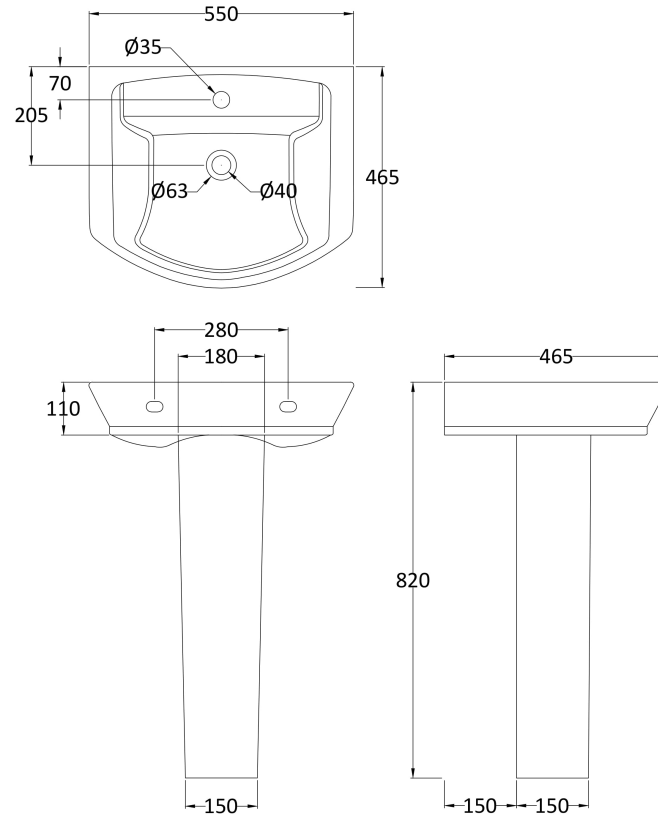

### Packaging Details

Barcode: 5055275867693

Sales Code: NCT302

Description: 550mm Basin 1Th

**Product Dimensions**

Height (mm):	160
Width (mm):	550
Depth (mm):	465
Nett Weight (kg):	15.4

**Packaging Dimensions**

Height (mm):	580
Width (mm):	480
Depth (mm):	190
Gross Weight (kg):	15.4

**Packaging Data**

Box Colour:	Brown Cardboard Box
Box Qty:	1
Label Size:	100 x 50
Label Colour:	White Label
Label Qty:	2

**Outer Box Dimensions (If Applicable)**

Height (mm):	
Width (mm):	
Depth (mm):	
Gross Weight (kg):	
Barcode:	5055369063260

**Product Details**

Country of Origin:	Turkey
Fitting Instruction:	No
Certification:	CE: Yes WRAS: N/A WRAS No: N/A
Product Material:	Vitreous China
Fixing Supplied:	No

Sales Code: NCU603

Description: Full Pedestal

**Product Dimensions**

Height (mm):	680
Width (mm):	155
Depth (mm):	400
Nett Weight (kg):	10

**Packaging Dimensions**

Height (mm):	670
Width (mm):	205
Depth (mm):	205
Gross Weight (kg):	10