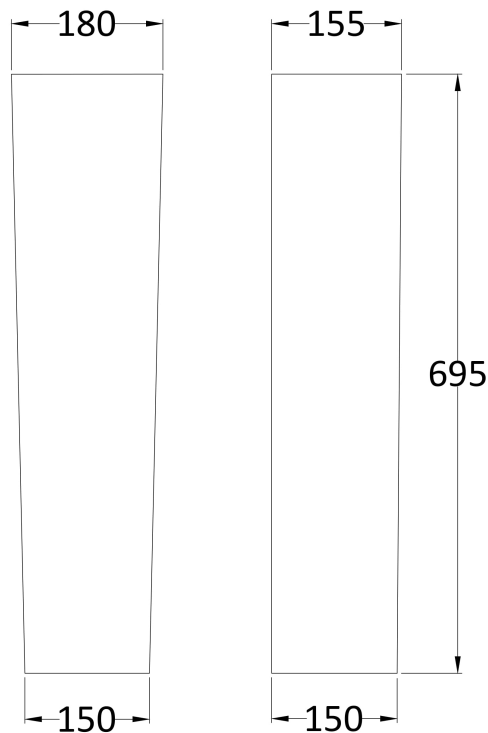

### Packaging Details

Barcode: 5055275867693

Sales Code: NCT302

Description: 550mm Basin 1Th

**Product Dimensions**

Height (mm):	160
Width (mm):	550
Depth (mm):	465
Nett Weight (kg):	15.4

**Packaging Dimensions**

Height (mm):	580
Width (mm):	480
Depth (mm):	190
Gross Weight (kg):	15.4

**Packaging Data**

Box Colour:	Brown Cardboard Box
Box Qty:	1
Label Size:	100 x 50
Label Colour:	White Label
Label Qty:	2

**Outer Box Dimensions (If Applicable)**

Height (mm):	
Width (mm):	
Depth (mm):	
Gross Weight (kg):	
Barcode:	5055369063260

**Product Details**

Country of Origin:	Turkey
Fitting Instruction:	No
Certification:	CE: Yes WRAS: N/A WRAS No: N/A
Product Material:	Vitreous China
Fixing Supplied:	No

Sales Code: NCU603

Description: Full Pedestal

**Product Dimensions**

Height (mm):	680
Width (mm):	155
Depth (mm):	400
Nett Weight (kg):	10

**Packaging Dimensions**

Height (mm):	670
Width (mm):	205
Depth (mm):	205
Gross Weight (kg):	10