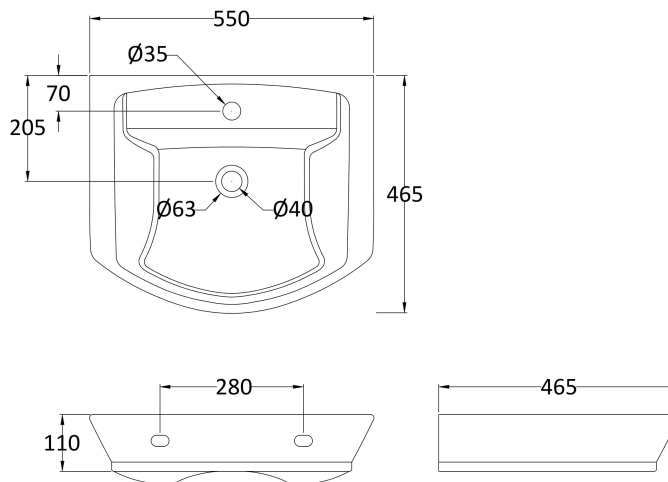

### Packaging Details

Barcode: 5055275867693

Sales Code: NCT302

Description: 550mm Basin 1Th

**Product Dimensions**

Height (mm):	160
Width (mm):	550
Depth (mm):	465
Nett Weight (kg):	15.4

**Packaging Dimensions**

Height (mm):	580
Width (mm):	480
Depth (mm):	190
Gross Weight (kg):	15.4

**Packaging Data**

Box Colour:	Brown Cardboard Box
Box Qty:	1
Label Size:	100 x 50
Label Colour:	White Label
Label Qty:	2

**Outer Box Dimensions (If Applicable)**

Height (mm):	
Width (mm):	
Depth (mm):	
Gross Weight (kg):	
Barcode:	5055369063260

**Product Details**

Country of Origin:	Turkey
Fitting Instruction:	No
Certification:	CE: Yes WRAS: N/A WRAS No: N/A
Product Material:	Vitreous China
Fixing Supplied:	No

Sales Code: NCU603

Description: Full Pedestal

**Product Dimensions**

Height (mm):	680
Width (mm):	155
Depth (mm):	400
Nett Weight (kg):	10

**Packaging Dimensions**

Height (mm):	670
Width (mm):	205
Depth (mm):	205
Gross Weight (kg):	10