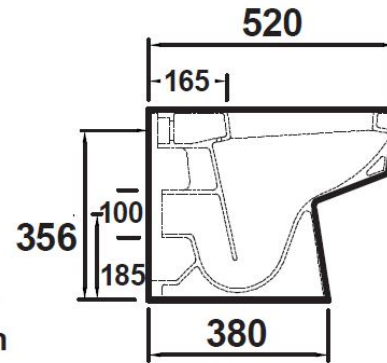

### Packaging Details

Barcode: 5060272826123

**Sales Code:** NCH198

**Description:** Luxury Square Seat Sc, Qr, Top Fix

**Product Dimensions**

Length (mm):	435
Width (mm):	358
Height (mm):	53
Nett Weight (kg):	2.4

**Packaging Dimensions**

Length (mm):	460
Width (mm):	380
Height (mm):	60
Gross Weight (kg):	2.67

**Packaging Data**

Box Colour:	White Cardboard Box - Printed
Box Qty:	1
Label Size:	100 x 50
Label Colour:	Not Applicable
Label Qty:	

**Outer Box Dimensions (If Applicable)**

Length (mm):	470
Width (mm):	280
Height (mm):	390
Gross Weight (kg):	14
Barcode:	5060272825744

**Product Details**

Country of Origin:	China
Fitting Instruction:	No
CE Certification:	Not Applicable
Product Material:	Urea
Seat Type:	D Shape
Seat Function:	Soft Close
Hinge Centres (Min):	185
Hinge Centres (Max):	
Hinge Material:	Stainless Steel Nylon
Colour/Finish:	White
Fixing Method:	Quick Release

Sales Code: NCH106B

Description: Square Btw Pan Only

**Product Dimensions**

Height (mm):	400
Width (mm):	350
Depth (mm):	520
Nett Weight (kg):	24.5

**Packaging Dimensions**

Height (mm):	410
Width (mm):	365
Depth (mm):	545
Gross Weight (kg):	25