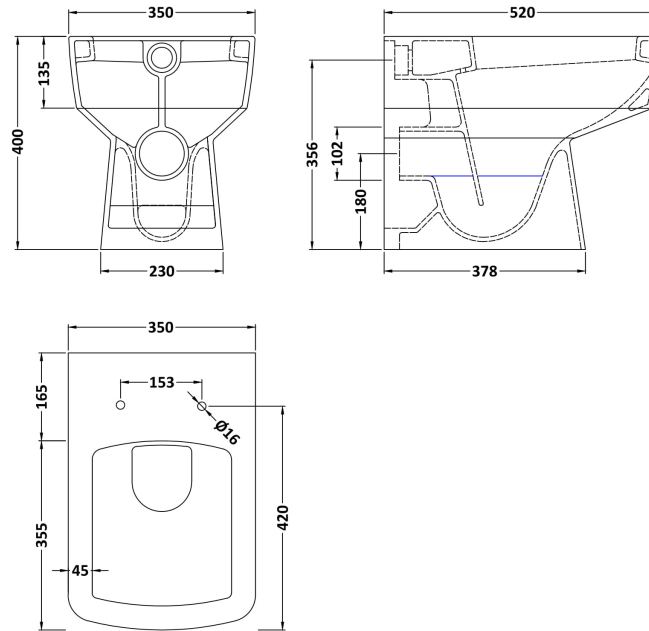

### Packaging Details

Barcode: 5060272826123

**Sales Code:** NCH198

**Description:** Luxury Square Seat Sc, Qr, Top Fix

**Product Dimensions**

Length (mm):	435
Width (mm):	358
Height (mm):	53
Nett Weight (kg):	2.4

**Packaging Dimensions**

Length (mm):	460
Width (mm):	380
Height (mm):	60
Gross Weight (kg):	2.67

**Packaging Data**

Box Colour:	White Cardboard Box - Printed
Box Qty:	1
Label Size:	100 x 50
Label Colour:	Not Applicable
Label Qty:	

**Outer Box Dimensions (If Applicable)**

Length (mm):	470
Width (mm):	280
Height (mm):	390
Gross Weight (kg):	14
Barcode:	5060272825744

**Product Details**

Country of Origin:	China
Fitting Instruction:	No
CE Certification:	Not Applicable
Product Material:	Urea
Seat Type:	D Shape
Seat Function:	Soft Close
Hinge Centres (Min):	185
Hinge Centres (Max):	
Hinge Material:	Stainless Steel Nylon
Colour/Finish:	White
Fixing Method:	Quick Release

Sales Code: NCH106B

Description: Square Btw Pan Only

**Product Dimensions**

Height (mm):	400
Width (mm):	350
Depth (mm):	520
Nett Weight (kg):	24.5

**Packaging Dimensions**

Height (mm):	410
Width (mm):	365
Depth (mm):	545
Gross Weight (kg):	25