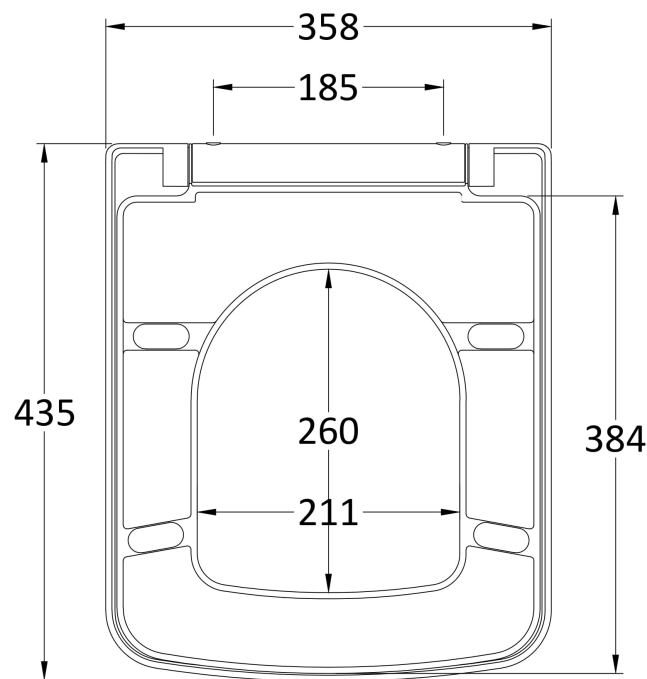

### Packaging Details

Barcode: 5060272826123

**Sales Code:** NCH198

**Description:** Luxury Square Seat Sc, Qr, Top Fix

**Product Dimensions**

Length (mm):	435
Width (mm):	358
Height (mm):	53
Nett Weight (kg):	2.4

**Packaging Dimensions**

Length (mm):	460
Width (mm):	380
Height (mm):	60
Gross Weight (kg):	2.67

**Packaging Data**

Box Colour:	White Cardboard Box - Printed
Box Qty:	1
Label Size:	100 x 50
Label Colour:	Not Applicable
Label Qty:	

**Outer Box Dimensions (If Applicable)**

Length (mm):	470
Width (mm):	280
Height (mm):	390
Gross Weight (kg):	14
Barcode:	5060272825744

**Product Details**

Country of Origin:	China
Fitting Instruction:	No
CE Certification:	Not Applicable
Product Material:	Urea
Seat Type:	D Shape
Seat Function:	Soft Close
Hinge Centres (Min):	185
Hinge Centres (Max):	
Hinge Material:	Stainless Steel Nylon
Colour/Finish:	White
Fixing Method:	Quick Release

Sales Code: NCH106B

Description: Square Btw Pan Only

**Product Dimensions**

Height (mm):	400
Width (mm):	350
Depth (mm):	520
Nett Weight (kg):	24.5

**Packaging Dimensions**

Height (mm):	410
Width (mm):	365
Depth (mm):	545
Gross Weight (kg):	25