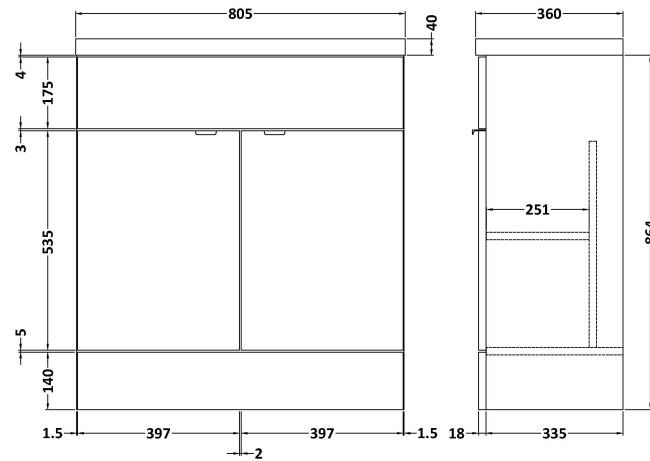

Sales Code: CBI628

Description: 800mm Fd Vanity Unit & Basin

Packaging Details

Barcode: 5055275888148

Sales Code: OFF609

Description: 800 Vanity Unit (355mm Deep)

Product Dimensions

Height (mm):	864
Width (mm):	800
Depth (mm):	355
Nett Weight (kg):	24.5

Packaging Dimensions

Height (mm):	900
Width (mm):	825
Depth (mm):	375
Gross Weight (kg):	25

Packaging Data

Box Colour:	Brown Cardboard Box
Box Qty:	1
Label Size:	100 x 50
Label Colour:	White Label
Label Qty:	2

Outer Box Dimensions (If Applicable)

Height (mm):	
Width (mm):	
Depth (mm):	
Gross Weight (kg):	
Barcode:	5055275868812

Product Details

Country of Origin:	United Kingdom
Fitting Instruction:	Yes
Certification:	FSC: Yes CE: N/A
Colour:	Hacienda Black
Construction Method:	Cam & Wood Dowel
Construction Type:	Rigid
Cabinet Finish:	MFC Textured Woodgrain
Fascia Finish:	MFC Textured Woodgrain
Cabinet Thickness (mm):	18
Fascia Thickness (mm):	18
Drawer Included:	No
Drawer Type:	Not Applicable
No of Shelves:	1
Hinge Type:	95 Degree Clip-On Soft Close
Hinge Included:	Yes
Adjustable Legs:	No
Fixings Included:	Yes
Handle Style:	Contemporary
Handle Included:	Yes
Waste Shroud:	No
Handle Type:	Wrapover

Sales Code: PMB315

Description: 800 Rear Tap Basin 1Th

Product Dimensions

Height (mm):	355
Width (mm):	803
Depth (mm):	135
Nett Weight (kg):	12

Packaging Dimensions

Height (mm):	200
Width (mm):	420
Depth (mm):	855
Gross Weight (kg):	12