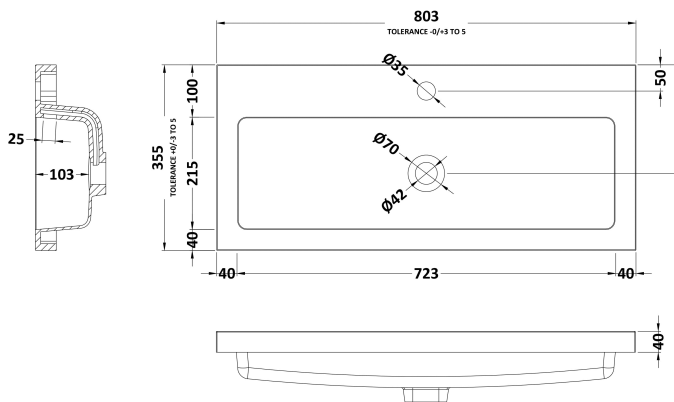

Sales Code: CBI628

Description: 800mm Fd Vanity Unit & Basin

Packaging Details

Barcode: 5055275888148

Sales Code: OFF609

Description: 800 Vanity Unit (355mm Deep)

Product Dimensions

Height (mm):	864
Width (mm):	800
Depth (mm):	355
Nett Weight (kg):	24.5

Packaging Dimensions

Height (mm):	900
Width (mm):	825
Depth (mm):	375
Gross Weight (kg):	25

Packaging Data

Box Colour:	Brown Cardboard Box
Box Qty:	1
Label Size:	100 x 50
Label Colour:	White Label
Label Qty:	2

Outer Box Dimensions (If Applicable)

Height (mm):	
Width (mm):	
Depth (mm):	
Gross Weight (kg):	
Barcode:	5055275868812

Product Details

Country of Origin:	United Kingdom
Fitting Instruction:	Yes
Certification:	FSC: Yes CE: N/A
Colour:	Hacienda Black
Construction Method:	Cam & Wood Dowel
Construction Type:	Rigid
Cabinet Finish:	MFC Textured Woodgrain
Fascia Finish:	MFC Textured Woodgrain
Cabinet Thickness (mm):	18
Fascia Thickness (mm):	18
Drawer Included:	No
Drawer Type:	Not Applicable
No of Shelves:	1
Hinge Type:	95 Degree Clip-On Soft Close
Hinge Included:	Yes
Adjustable Legs:	No
Fixings Included:	Yes
Handle Style:	Contemporary
Handle Included:	Yes
Waste Shroud:	No
Handle Type:	Wrapover

Sales Code: PMB315

Description: 800 Rear Tap Basin 1Th

Product Dimensions

Height (mm):	355
Width (mm):	803
Depth (mm):	135
Nett Weight (kg):	12

Packaging Dimensions

Height (mm):	200
Width (mm):	420
Depth (mm):	855
Gross Weight (kg):	12