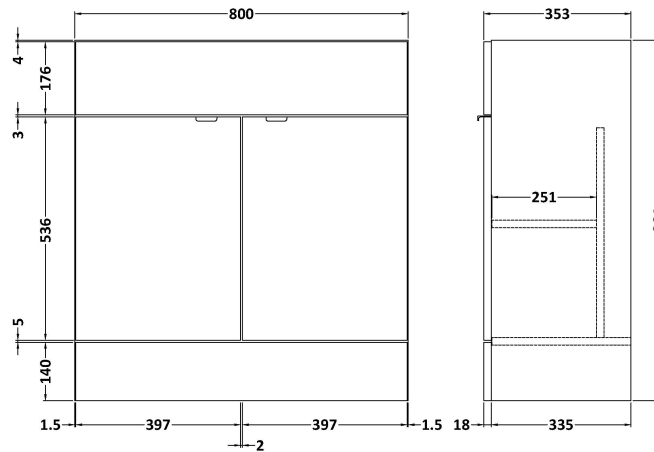

Sales Code: CBI628

Description: 800mm Fd Vanity Unit & Basin

Packaging Details

Barcode: 5055275888148

Sales Code: OFF609

Description: 800 Vanity Unit (355mm Deep)

Product Dimensions

Height (mm):	864
Width (mm):	800
Depth (mm):	355
Nett Weight (kg):	24.5

Packaging Dimensions

Height (mm):	900
Width (mm):	825
Depth (mm):	375
Gross Weight (kg):	25

Packaging Data

Box Colour:	Brown Cardboard Box
Box Qty:	1
Label Size:	100 x 50
Label Colour:	White Label
Label Qty:	2

Outer Box Dimensions (If Applicable)

Height (mm):	
Width (mm):	
Depth (mm):	
Gross Weight (kg):	
Barcode:	5055275868812

Product Details

Country of Origin:	United Kingdom
Fitting Instruction:	Yes
Certification:	FSC: Yes CE: N/A
Colour:	Hacienda Black
Construction Method:	Cam & Wood Dowel
Construction Type:	Rigid
Cabinet Finish:	MFC Textured Woodgrain
Fascia Finish:	MFC Textured Woodgrain
Cabinet Thickness (mm):	18
Fascia Thickness (mm):	18
Drawer Included:	No
Drawer Type:	Not Applicable
No of Shelves:	1
Hinge Type:	95 Degree Clip-On Soft Close
Hinge Included:	Yes
Adjustable Legs:	No
Fixings Included:	Yes
Handle Style:	Contemporary
Handle Included:	Yes
Waste Shroud:	No
Handle Type:	Wrapover

Sales Code: PMB315

Description: 800 Rear Tap Basin 1Th

Product Dimensions

Height (mm):	355
Width (mm):	803
Depth (mm):	135
Nett Weight (kg):	12

Packaging Dimensions

Height (mm):	200
Width (mm):	420
Depth (mm):	855
Gross Weight (kg):	12