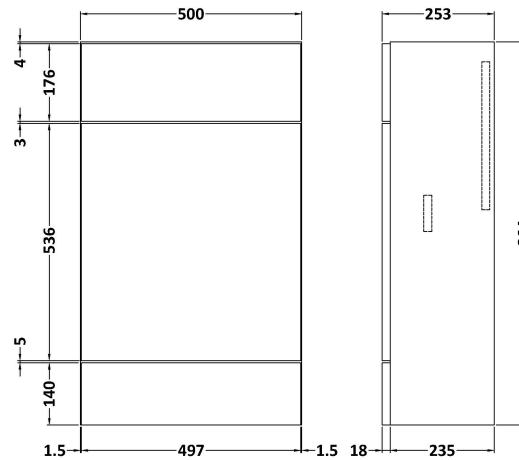

Packaging Dimensions

Height (mm):	375
Width (mm):	520
Depth (mm):	900
Gross Weight (kg):	18.5

Packaging Data

Box Colour:	Brown Cardboard Box
Box Qty:	1
Label Size:	100 x 50
Label Colour:	White Label
Label Qty:	2

Sales Code: OFF645

Description: 500 Wc Unit (255mm Deep)

Product Dimensions

Height (mm):	864
Width (mm):	500
Depth (mm):	255
Nett Weight (kg):	11.5

Packaging Dimensions

Height (mm):	290
Width (mm):	525
Depth (mm):	875
Gross Weight (kg):	12

Packaging Data

Box Colour:	Brown Cardboard Box
Box Qty:	1
Label Size:	100 x 50
Label Colour:	White Label
Label Qty:	2

Outer Box Dimensions (If Applicable)

Height (mm):	
Width (mm):	
Depth (mm):	
Gross Weight (kg):	
Barcode:	5055275816813

Sales Code: PMB412R

Description: 1000 L Shaped Basin Rh

Product Dimensions

Height (mm):	135
Width (mm):	1003
Depth (mm):	355
Nett Weight (kg):	15

Packaging Dimensions

Height (mm):	190
Width (mm):	420
Depth (mm):	1060
Gross Weight (kg):	15