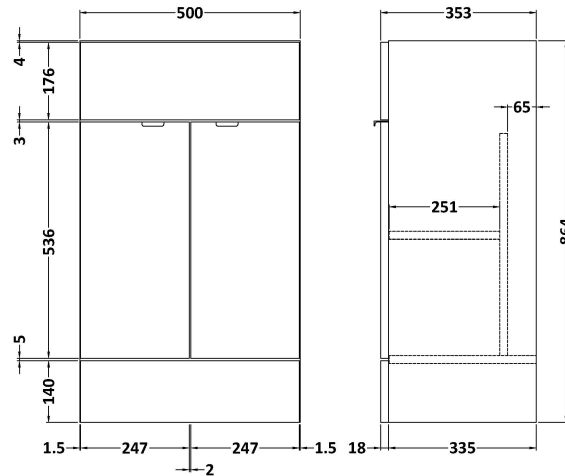

Sales Code: CBI627

Description: 1000mm Combination - Fd - Rh

Packaging Details

Barcode: 5055275888131

Sales Code: OFF606

Description: 500 Vanity Unit (355mm Deep)

Product Dimensions

Height (mm):	864
Width (mm):	500
Depth (mm):	355
Nett Weight (kg):	18

Packaging Dimensions

Height (mm):	375
Width (mm):	520
Depth (mm):	900
Gross Weight (kg):	18.5

Packaging Data

Box Colour:	Brown Cardboard Box
Box Qty:	1
Label Size:	100 x 50
Label Colour:	White Label
Label Qty:	2

Sales Code: OFF645

Description: 500 Wc Unit (255mm Deep)

Product Dimensions

Height (mm):	864
Width (mm):	500
Depth (mm):	255
Nett Weight (kg):	11.5

Packaging Dimensions

Height (mm):	290
Width (mm):	525
Depth (mm):	875
Gross Weight (kg):	12

Sales Code: PMB412R

Description: 1000 L Shaped Basin Rh

Product Dimensions

Height (mm):	135
Width (mm):	1003
Depth (mm):	355
Nett Weight (kg):	15

Packaging Dimensions

Height (mm):	190
Width (mm):	420
Depth (mm):	1060
Gross Weight (kg):	15