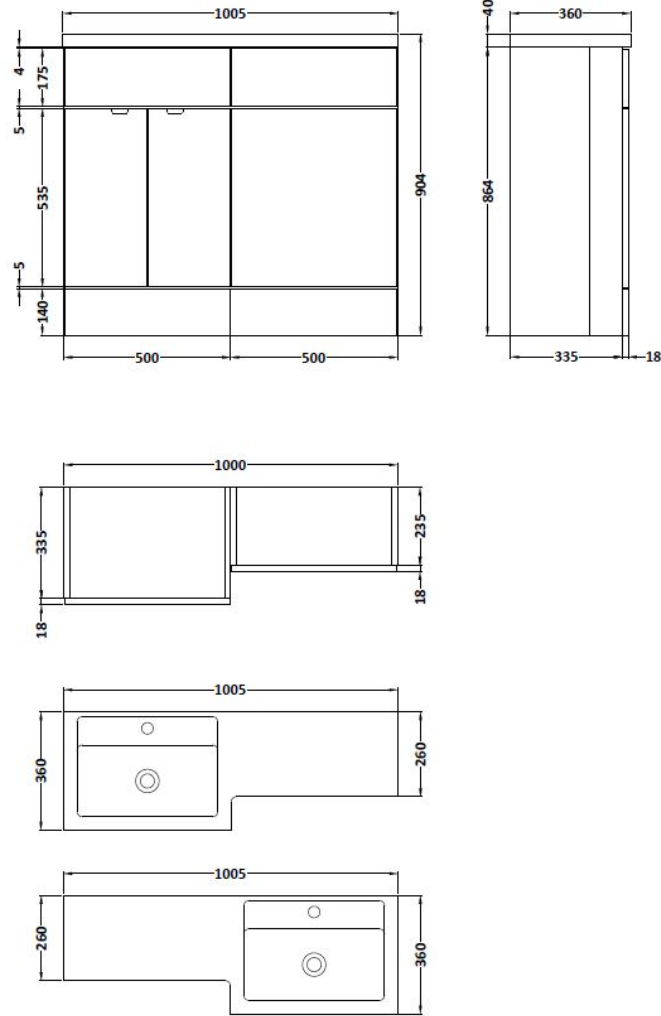

Sales Code: CBI627

Description: 1000mm Combination - Fd - Rh

Packaging Details

Barcode: 5055275888131

Sales Code: OFF606

Description: 500 Vanity Unit (355mm Deep)

Product Dimensions

Height (mm):	864
Width (mm):	500
Depth (mm):	355
Nett Weight (kg):	18

Packaging Dimensions

Height (mm):	375
Width (mm):	520
Depth (mm):	900
Gross Weight (kg):	18.5

Packaging Data

Box Colour:	Brown Cardboard Box
Box Qty:	1
Label Size:	100 x 50
Label Colour:	White Label
Label Qty:	2

Sales Code: OFF645

Description: 500 Wc Unit (255mm Deep)

Product Dimensions

Height (mm):	864
Width (mm):	500
Depth (mm):	255
Nett Weight (kg):	11.5

Packaging Dimensions

Height (mm):	290
Width (mm):	525
Depth (mm):	875
Gross Weight (kg):	12

Sales Code: PMB412R

Description: 1000 L Shaped Basin Rh

Product Dimensions

Height (mm):	135
Width (mm):	1003
Depth (mm):	355
Nett Weight (kg):	15

Packaging Dimensions

Height (mm):	190
Width (mm):	420
Depth (mm):	1060
Gross Weight (kg):	15