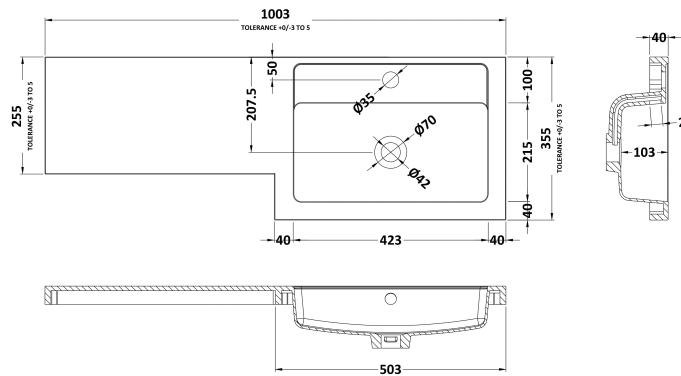

Packaging Dimensions

Height (mm):	375
Width (mm):	520
Depth (mm):	900
Gross Weight (kg):	18.5

Packaging Data

Box Colour:	Brown Cardboard Box
Box Qty:	1
Label Size:	100 x 50
Label Colour:	White Label
Label Qty:	2

Sales Code: OFF645

Description: 500 Wc Unit (255mm Deep)

Product Dimensions

Height (mm):	864
Width (mm):	500
Depth (mm):	255
Nett Weight (kg):	11.5

Packaging Dimensions

Height (mm):	290
Width (mm):	525
Depth (mm):	875
Gross Weight (kg):	12

Packaging Data

Box Colour:	Brown Cardboard Box
Box Qty:	1
Label Size:	100 x 50
Label Colour:	White Label
Label Qty:	2

Outer Box Dimensions (If Applicable)

Height (mm):	
Width (mm):	
Depth (mm):	
Gross Weight (kg):	
Barcode:	5055275816813

Sales Code: PMB412R

Description: 1000 L Shaped Basin Rh

Product Dimensions

Height (mm):	135
Width (mm):	1003
Depth (mm):	355
Nett Weight (kg):	15

Packaging Dimensions

Height (mm):	190
Width (mm):	420
Depth (mm):	1060
Gross Weight (kg):	15