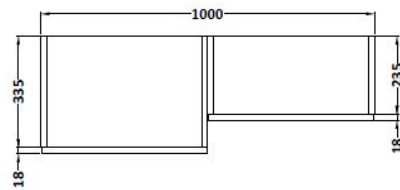

Sales Code: CBI626

Description: 1000mm Combination - Fd - Lh

Packaging Details

Barcode: 5055275888124