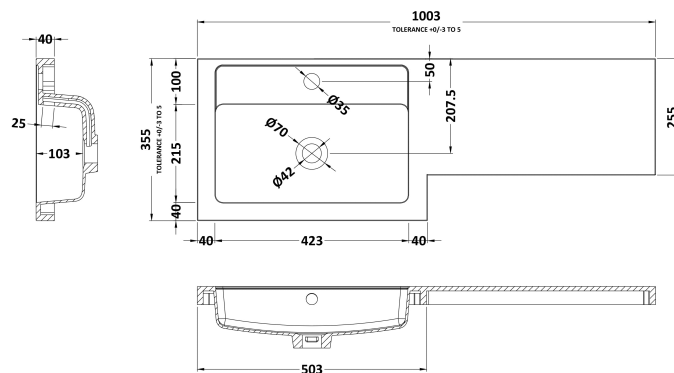

### Product Dimensions

Height (mm):	864
Width (mm):	500
Depth (mm):	255
Nett Weight (kg):	11.5

### Packaging Dimensions

Height (mm):	290
Width (mm):	525
Depth (mm):	875
Gross Weight (kg):	12

### Outer Box Dimensions (If Applicable)

Height (mm):	
Width (mm):	
Depth (mm):	
Gross Weight (kg):	
Barcode:	5055275816813

### Product Dimensions

Height (mm):	135
Width (mm):	1003
Depth (mm):	355
Nett Weight (kg):	15