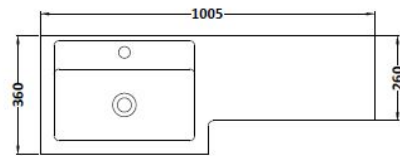

Sales Code: CBI626

Description: 1000mm Combination - Fd - Lh

Packaging Details

Barcode: 5055275888124