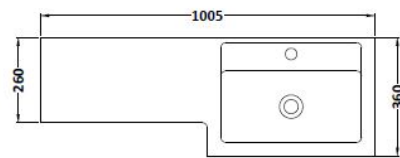

Sales Code: CBI626

Description: 1000mm Combination - Fd - Lh

Packaging Details

Barcode: 5055275888124