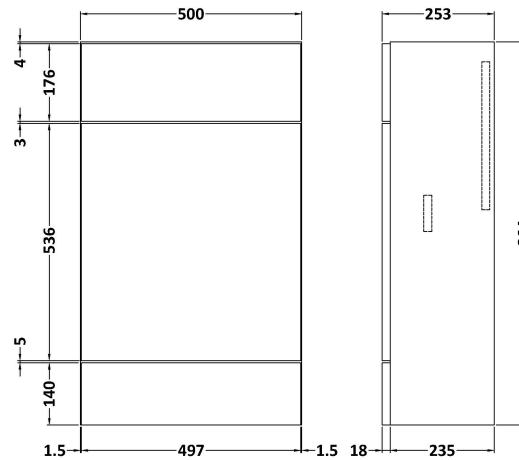

### Product Dimensions

Height (mm):	864
Width (mm):	500
Depth (mm):	355
Nett Weight (kg):	18

### Outer Box Dimensions (If Applicable)

Height (mm):	
Width (mm):	
Depth (mm):	
Gross Weight (kg):	
Barcode:	5055275817377

### Product Dimensions

Height (mm):	864
Width (mm):	500
Depth (mm):	255
Nett Weight (kg):	11.5

### Packaging Dimensions

Height (mm):	290
Width (mm):	525
Depth (mm):	875
Gross Weight (kg):	12