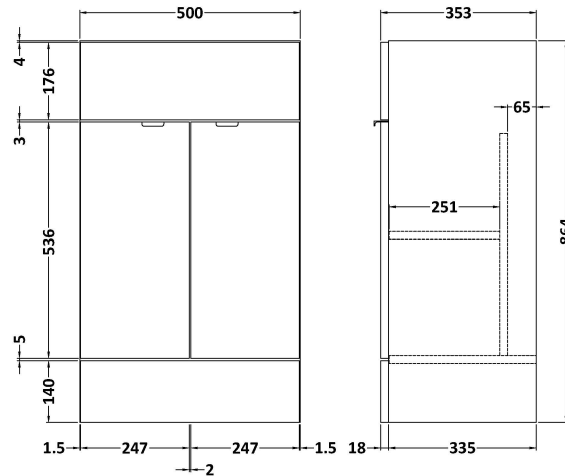

Sales Code: CBI624

Description: 500mm Fd Vanity Unit & Basin

Packaging Details

Barcode: 5055275888100

Sales Code: OFF606

Description: 500 Vanity Unit (355mm Deep)

Product Dimensions

Height (mm):	864
Width (mm):	500
Depth (mm):	355
Nett Weight (kg):	18

Packaging Dimensions

Height (mm):	375
Width (mm):	520
Depth (mm):	900
Gross Weight (kg):	18.5

Packaging Data

Box Colour:	Brown Cardboard Box
Box Qty:	1
Label Size:	100 x 50
Label Colour:	White Label
Label Qty:	2

Outer Box Dimensions (If Applicable)

Height (mm):	
Width (mm):	
Depth (mm):	
Gross Weight (kg):	
Barcode:	5055275817377

Product Details

Country of Origin:	United Kingdom
Fitting Instruction:	Yes
Certification:	FSC: Yes CE: N/A
Colour:	Hacienda Black
Construction Method:	Cam & Wood Dowel
Construction Type:	Rigid
Cabinet Finish:	MFC Textured Woodgrain
Fascia Finish:	MFC Textured Woodgrain
Cabinet Thickness (mm):	18
Fascia Thickness (mm):	18
Drawer Included:	No
Drawer Type:	Not Applicable
No of Shelves:	1
Hinge Type:	95 Degree Clip-On Soft Close
Hinge Included:	Yes
Adjustable Legs:	No
Fixings Included:	Yes
Handle Style:	Contemporary
Handle Included:	Yes
Waste Shroud:	No
Handle Type:	Wrapover

Sales Code: PMB312

Description: 500 Rear Tap Basin 1Th

Product Dimensions

Height (mm):	355
Width (mm):	503
Depth (mm):	135
Nett Weight (kg):	8.1

Packaging Dimensions

Height (mm):	420
Width (mm):	210
Depth (mm):	550
Gross Weight (kg):	8.1