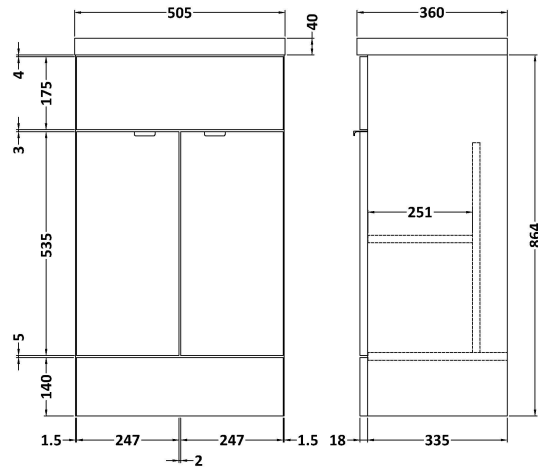

Sales Code: CBI624

Description: 500mm Fd Vanity Unit & Basin

Packaging Details

Barcode: 5055275888100

Sales Code: OFF606

Description: 500 Vanity Unit (355mm Deep)

Product Dimensions

Height (mm):	864
Width (mm):	500
Depth (mm):	355
Nett Weight (kg):	18

Packaging Dimensions

Height (mm):	375
Width (mm):	520
Depth (mm):	900
Gross Weight (kg):	18.5

Packaging Data

Box Colour:	Brown Cardboard Box
Box Qty:	1
Label Size:	100 x 50
Label Colour:	White Label
Label Qty:	2

Outer Box Dimensions (If Applicable)

Height (mm):	
Width (mm):	
Depth (mm):	
Gross Weight (kg):	
Barcode:	5055275817377

Product Details

Country of Origin:	United Kingdom
Fitting Instruction:	Yes
Certification:	FSC: Yes CE: N/A
Colour:	Hacienda Black
Construction Method:	Cam & Wood Dowel
Construction Type:	Rigid
Cabinet Finish:	MFC Textured Woodgrain
Fascia Finish:	MFC Textured Woodgrain
Cabinet Thickness (mm):	18
Fascia Thickness (mm):	18
Drawer Included:	No
Drawer Type:	Not Applicable
No of Shelves:	1
Hinge Type:	95 Degree Clip-On Soft Close
Hinge Included:	Yes
Adjustable Legs:	No
Fixings Included:	Yes
Handle Style:	Contemporary
Handle Included:	Yes
Waste Shroud:	No
Handle Type:	Wrapover

Sales Code: PMB312

Description: 500 Rear Tap Basin 1Th

Product Dimensions

Height (mm):	355
Width (mm):	503
Depth (mm):	135
Nett Weight (kg):	8.1

Packaging Dimensions

Height (mm):	420
Width (mm):	210
Depth (mm):	550
Gross Weight (kg):	8.1