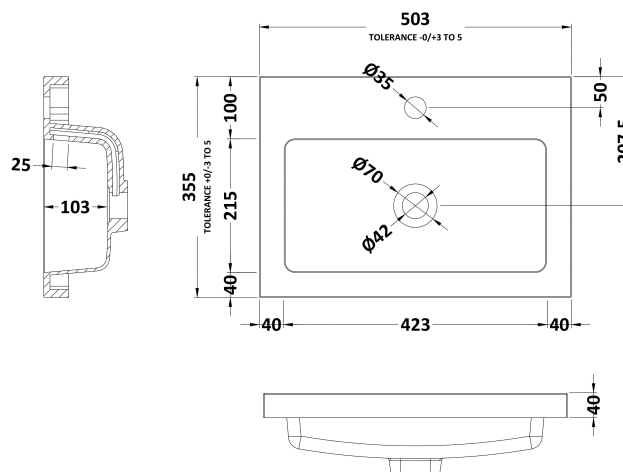

Sales Code: CBI624

Description: 500mm Fd Vanity Unit & Basin

Packaging Details

Barcode: 5055275888100

Sales Code: OFF606

Description: 500 Vanity Unit (355mm Deep)

Product Dimensions

Height (mm):	864
Width (mm):	500
Depth (mm):	355
Nett Weight (kg):	18

Packaging Dimensions

Height (mm):	375
Width (mm):	520
Depth (mm):	900
Gross Weight (kg):	18.5

Packaging Data

Box Colour:	Brown Cardboard Box
Box Qty:	1
Label Size:	100 x 50
Label Colour:	White Label
Label Qty:	2

Outer Box Dimensions (If Applicable)

Height (mm):	
Width (mm):	
Depth (mm):	
Gross Weight (kg):	
Barcode:	5055275817377

Product Details

Country of Origin:	United Kingdom
Fitting Instruction:	Yes
Certification:	FSC: Yes CE: N/A
Colour:	Hacienda Black
Construction Method:	Cam & Wood Dowel
Construction Type:	Rigid
Cabinet Finish:	MFC Textured Woodgrain
Fascia Finish:	MFC Textured Woodgrain
Cabinet Thickness (mm):	18
Fascia Thickness (mm):	18
Drawer Included:	No
Drawer Type:	Not Applicable
No of Shelves:	1
Hinge Type:	95 Degree Clip-On Soft Close
Hinge Included:	Yes
Adjustable Legs:	No
Fixings Included:	Yes
Handle Style:	Contemporary
Handle Included:	Yes
Waste Shroud:	No
Handle Type:	Wrapover

Sales Code: PMB312

Description: 500 Rear Tap Basin 1Th

Product Dimensions

Height (mm):	355
Width (mm):	503
Depth (mm):	135
Nett Weight (kg):	8.1

Packaging Dimensions

Height (mm):	420
Width (mm):	210
Depth (mm):	550
Gross Weight (kg):	8.1