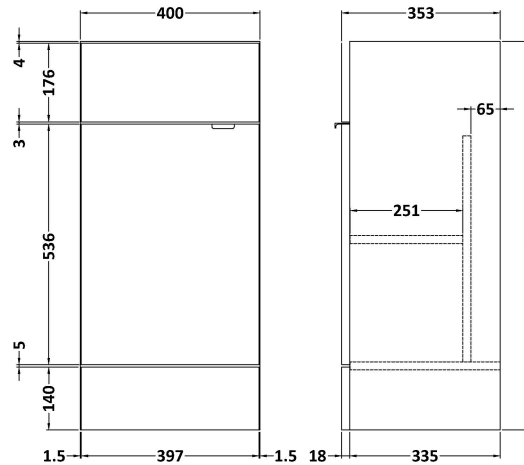

Sales Code: CBI623

Description: 400mm Fd Vanity Unit & Basin

Packaging Details

Barcode: 5055275888094

Sales Code: OFF604

Description: 400 Vanity Unit (355mm Deep)

Product Dimensions

Height (mm):	864
Width (mm):	400
Depth (mm):	355
Nett Weight (kg):	15.5

Packaging Dimensions

Height (mm):	375
Width (mm):	425
Depth (mm):	875
Gross Weight (kg):	16

Packaging Data

Box Colour:	Brown Cardboard Box
Box Qty:	1
Label Size:	100 x 50
Label Colour:	White Label
Label Qty:	2

Outer Box Dimensions (If Applicable)

Height (mm):	
Width (mm):	
Depth (mm):	
Gross Weight (kg):	
Barcode:	5055275817322

Product Details

Country of Origin:	United Kingdom
Fitting Instruction:	Yes
Certification:	FSC: Yes CE: N/A
Colour:	Hacienda Black
Construction Method:	Cam & Wood Dowel
Construction Type:	Rigid
Cabinet Finish:	MFC Textured Woodgrain
Fascia Finish:	MFC Textured Woodgrain
Cabinet Thickness (mm):	18
Fascia Thickness (mm):	18
Drawer Included:	No
Drawer Type:	Not Applicable
No of Shelves:	1
Hinge Type:	95 Degree Clip-On Soft Close
Hinge Included:	Yes
Adjustable Legs:	No
Fixings Included:	Yes
Handle Style:	Contemporary
Handle Included:	Yes
Waste Shroud:	No
Handle Type:	Wrapover

Sales Code: PMB311

Description: 400 Rear Tap Basin 1Th

Product Dimensions

Height (mm):	355
Width (mm):	403
Depth (mm):	135
Nett Weight (kg):	6.01

Packaging Dimensions

Height (mm):	550
Width (mm):	450
Depth (mm):	420
Gross Weight (kg):	6.01