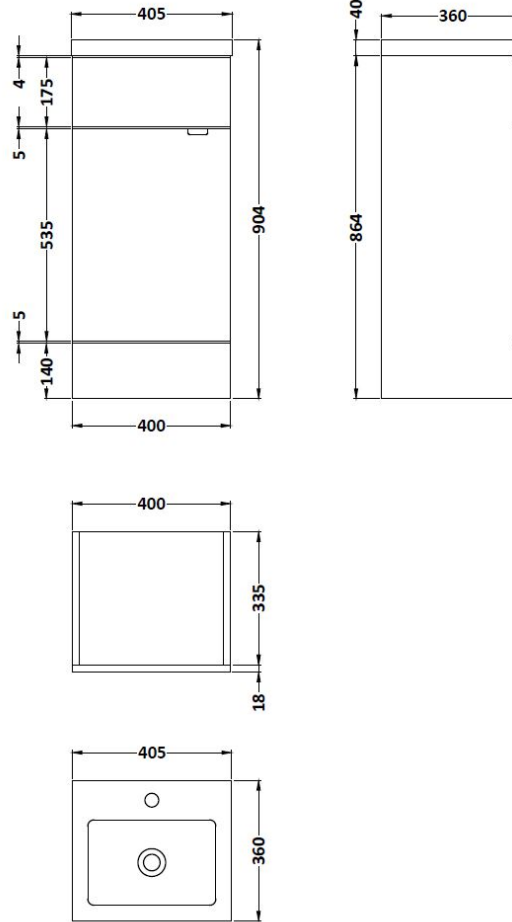

Sales Code: CBI623

Description: 400mm Fd Vanity Unit & Basin

Packaging Details

Barcode: 5055275888094

Sales Code: OFF604

Description: 400 Vanity Unit (355mm Deep)

Product Dimensions

Height (mm):	864
Width (mm):	400
Depth (mm):	355
Nett Weight (kg):	15.5

Packaging Dimensions

Height (mm):	375
Width (mm):	425
Depth (mm):	875
Gross Weight (kg):	16

Packaging Data

Box Colour:	Brown Cardboard Box
Box Qty:	1
Label Size:	100 x 50
Label Colour:	White Label
Label Qty:	2

Outer Box Dimensions (If Applicable)

Height (mm):	
Width (mm):	
Depth (mm):	
Gross Weight (kg):	
Barcode:	5055275817322

Product Details

Country of Origin:	United Kingdom
Fitting Instruction:	Yes
Certification:	FSC: Yes CE: N/A
Colour:	Hacienda Black
Construction Method:	Cam & Wood Dowel
Construction Type:	Rigid
Cabinet Finish:	MFC Textured Woodgrain
Fascia Finish:	MFC Textured Woodgrain
Cabinet Thickness (mm):	18
Fascia Thickness (mm):	18
Drawer Included:	No
Drawer Type:	Not Applicable
No of Shelves:	1
Hinge Type:	95 Degree Clip-On Soft Close
Hinge Included:	Yes
Adjustable Legs:	No
Fixings Included:	Yes
Handle Style:	Contemporary
Handle Included:	Yes
Waste Shroud:	No
Handle Type:	Wrapover

Sales Code: PMB311

Description: 400 Rear Tap Basin 1Th

Product Dimensions

Height (mm):	355
Width (mm):	403
Depth (mm):	135
Nett Weight (kg):	6.01

Packaging Dimensions

Height (mm):	550
Width (mm):	450
Depth (mm):	420
Gross Weight (kg):	6.01