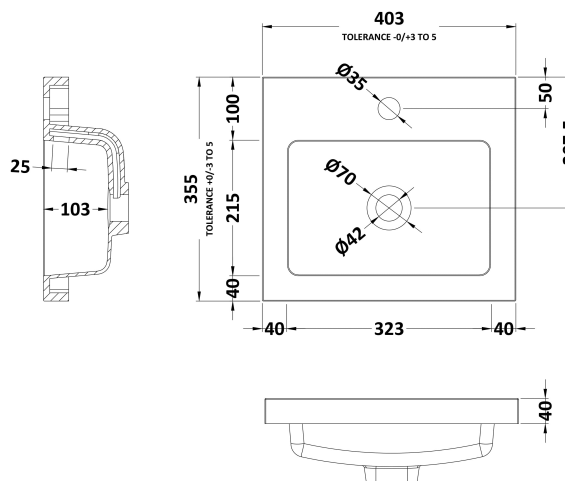

Packaging Dimensions

Height (mm):	375
Width (mm):	425
Depth (mm):	875
Gross Weight (kg):	16

Packaging Data

Box Colour:	Brown Cardboard Box
Box Qty:	1
Label Size:	100 x 50
Label Colour:	White Label
Label Qty:	2

Outer Box Dimensions (If Applicable)

Height (mm):	
Width (mm):	
Depth (mm):	
Gross Weight (kg):	
Barcode:	5055275817322

Product Details

Country of Origin:	United Kingdom
Fitting Instruction:	Yes
Certification:	FSC: Yes CE: N/A
Colour:	Hacienda Black
Construction Method:	Cam & Wood Dowel
Construction Type:	Rigid
Cabinet Finish:	MFC Textured Woodgrain
Fascia Finish:	MFC Textured Woodgrain
Cabinet Thickness (mm):	18
Fascia Thickness (mm):	18
Drawer Included:	No
Drawer Type:	Not Applicable
No of Shelves:	1
Hinge Type:	95 Degree Clip-On Soft Close
Hinge Included:	Yes
Adjustable Legs:	No
Fixings Included:	Yes
Handle Style:	Contemporary
Handle Included:	Yes
Waste Shroud:	No
Handle Type:	Wrapover

Sales Code: PMB311

Description: 400 Rear Tap Basin 1Th

Product Dimensions

Height (mm):	355
Width (mm):	403
Depth (mm):	135
Nett Weight (kg):	6.01

Packaging Dimensions

Height (mm):	550
Width (mm):	450
Depth (mm):	420
Gross Weight (kg):	6.01

Packaging Data

Box Colour:	Brown Cardboard Box - Printed
Box Qty:	1
Label Size:	100 x 50
Label Colour:	White Label
Label Qty:	2

Outer Box Dimensions (If Applicable)

Height (mm):	
Width (mm):	
Depth (mm):	
Gross Weight (kg):	
Barcode:	5055369071968