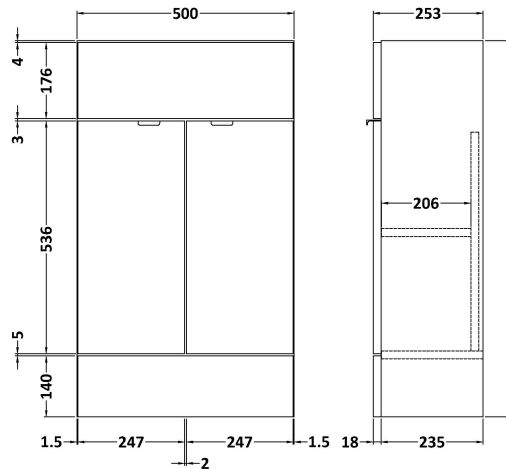

Sales Code: CBI622

Description: 500mm Compact Vanity Unit & Basin

Packaging Details

Barcode: 5055275888087

Sales Code: OFF605

Description: 500 Vanity Unit (255mm Deep)

Product Dimensions

Height (mm):	864
Width (mm):	500
Depth (mm):	255
Nett Weight (kg):	15

Packaging Dimensions

Height (mm):	290
Width (mm):	525
Depth (mm):	875
Gross Weight (kg):	15.5

Packaging Data

Box Colour:	Brown Cardboard Box
Box Qty:	1
Label Size:	100 x 50
Label Colour:	White Label
Label Qty:	2

Outer Box Dimensions (If Applicable)

Height (mm):	
Width (mm):	
Depth (mm):	
Gross Weight (kg):	
Barcode:	5055275817209

Product Details

Country of Origin:	United Kingdom
Fitting Instruction:	Yes
Certification:	FSC: Yes CE: N/A
Colour:	Hacienda Black
Construction Method:	Cam & Wood Dowel
Construction Type:	Rigid
Cabinet Finish:	MFC Textured Woodgrain
Fascia Finish:	MFC Textured Woodgrain
Cabinet Thickness (mm):	18
Fascia Thickness (mm):	18
Drawer Included:	No
Drawer Type:	Not Applicable
No of Shelves:	1
Hinge Type:	95 Degree Clip-On Soft Close
Hinge Included:	Yes
Adjustable Legs:	No
Fixings Included:	Yes
Handle Style:	Contemporary
Handle Included:	Yes
Waste Shroud:	No
Handle Type:	Wrapover

Sales Code: PMB302

Description: 500 Side Tap Basin 1Th (502.5X255x40)

Product Dimensions

Height (mm):	255
Width (mm):	503
Depth (mm):	135
Nett Weight (kg):	8

Packaging Dimensions

Height (mm):	305
Width (mm):	205
Depth (mm):	555
Gross Weight (kg):	8