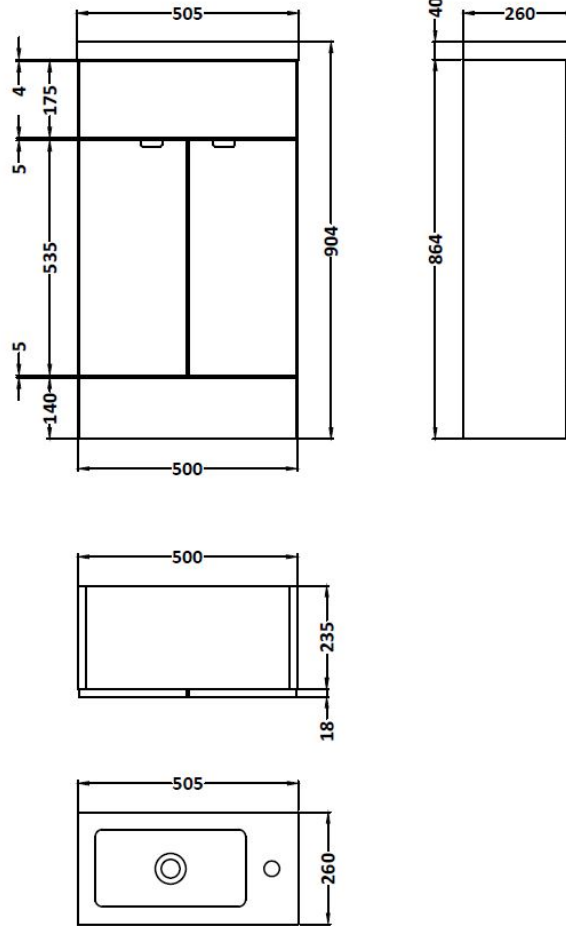

Sales Code: CBI622

Description: 500mm Compact Vanity Unit & Basin

Packaging Details

Barcode: 5055275888087

Sales Code: OFF605

Description: 500 Vanity Unit (255mm Deep)

Product Dimensions

Height (mm):	864
Width (mm):	500
Depth (mm):	255
Nett Weight (kg):	15

Packaging Dimensions

Height (mm):	290
Width (mm):	525
Depth (mm):	875
Gross Weight (kg):	15.5

Packaging Data

Box Colour:	Brown Cardboard Box
Box Qty:	1
Label Size:	100 x 50
Label Colour:	White Label
Label Qty:	2

Outer Box Dimensions (If Applicable)

Height (mm):	
Width (mm):	
Depth (mm):	
Gross Weight (kg):	
Barcode:	5055275817209

Product Details

Country of Origin:	United Kingdom
Fitting Instruction:	Yes
Certification:	FSC: Yes CE: N/A
Colour:	Hacienda Black
Construction Method:	Cam & Wood Dowel
Construction Type:	Rigid
Cabinet Finish:	MFC Textured Woodgrain
Fascia Finish:	MFC Textured Woodgrain
Cabinet Thickness (mm):	18
Fascia Thickness (mm):	18
Drawer Included:	No
Drawer Type:	Not Applicable
No of Shelves:	1
Hinge Type:	95 Degree Clip-On Soft Close
Hinge Included:	Yes
Adjustable Legs:	No
Fixings Included:	Yes
Handle Style:	Contemporary
Handle Included:	Yes
Waste Shroud:	No
Handle Type:	Wrapover

Sales Code: PMB302

Description: 500 Side Tap Basin 1Th (502.5X255x40)

Product Dimensions

Height (mm):	255
Width (mm):	503
Depth (mm):	135
Nett Weight (kg):	8

Packaging Dimensions

Height (mm):	305
Width (mm):	205
Depth (mm):	555
Gross Weight (kg):	8