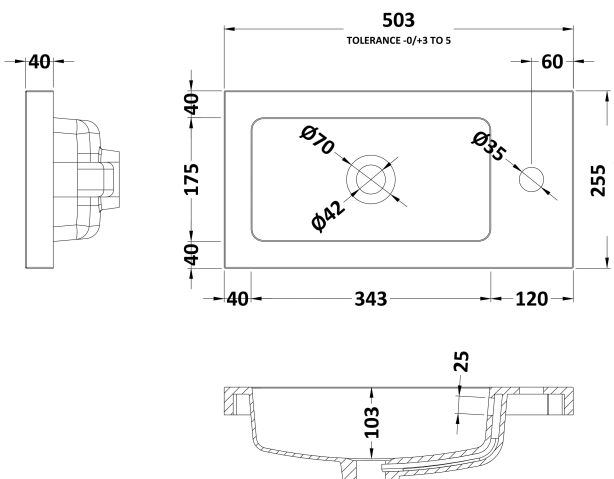

Packaging Dimensions

Height (mm):	290
Width (mm):	525
Depth (mm):	875
Gross Weight (kg):	15.5

Packaging Data

Box Colour:	Brown Cardboard Box
Box Qty:	1
Label Size:	100 x 50
Label Colour:	White Label
Label Qty:	2

Outer Box Dimensions (If Applicable)

Height (mm):	
Width (mm):	
Depth (mm):	
Gross Weight (kg):	
Barcode:	5055275817209

Product Details

Country of Origin:	United Kingdom
Fitting Instruction:	Yes
Certification:	FSC: Yes CE: N/A
Colour:	Hacienda Black
Construction Method:	Cam & Wood Dowel
Construction Type:	Rigid
Cabinet Finish:	MFC Textured Woodgrain
Fascia Finish:	MFC Textured Woodgrain
Cabinet Thickness (mm):	18
Fascia Thickness (mm):	18
Drawer Included:	No
Drawer Type:	Not Applicable
No of Shelves:	1
Hinge Type:	95 Degree Clip-On Soft Close
Hinge Included:	Yes
Adjustable Legs:	No
Fixings Included:	Yes
Handle Style:	Contemporary
Handle Included:	Yes
Waste Shroud:	No
Handle Type:	Wrapover

Sales Code: PMB302

Description: 500 Side Tap Basin 1Th (502.5X255x40)

Product Dimensions

Height (mm):	255
Width (mm):	503
Depth (mm):	135
Nett Weight (kg):	8

Packaging Dimensions

Height (mm):	305
Width (mm):	205
Depth (mm):	555
Gross Weight (kg):	8

Packaging Data

Box Colour:	Brown Cardboard Box - Printed
Box Qty:	1
Label Size:	100 x 50
Label Colour:	White Label
Label Qty:	2

Outer Box Dimensions (If Applicable)

Height (mm):	
Width (mm):	
Depth (mm):	
Gross Weight (kg):	
Barcode:	5055369063031