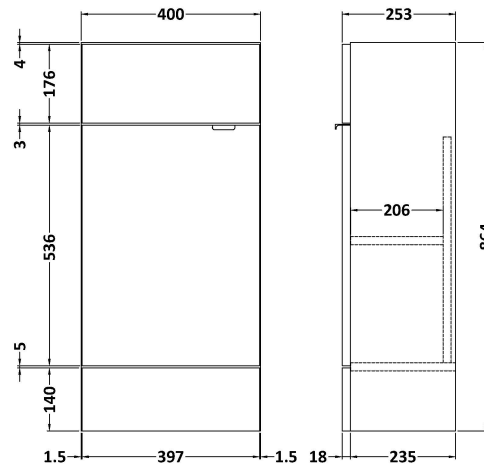

Sales Code: CBI621

Description: 400mm Compact Vanity Unit & Basin

Packaging Details

Barcode: 5055275888070

Sales Code: OFF603

Description: 400 Vanity Unit (255mm Deep)

Product Dimensions

Height (mm):	864
Width (mm):	400
Depth (mm):	255
Nett Weight (kg):	12

Packaging Dimensions

Height (mm):	290
Width (mm):	325
Depth (mm):	875
Gross Weight (kg):	12.5

Packaging Data

Box Colour:	Brown Cardboard Box
Box Qty:	1
Label Size:	100 x 50
Label Colour:	White Label
Label Qty:	2

Sales Code: PMB301

Description: 400 Side Tap Basin 1Th (402.5X255x40)

Product Dimensions

Height (mm):	255
Width (mm):	403
Depth (mm):	135
Nett Weight (kg):	6.01

Packaging Dimensions

Height (mm):	315
Width (mm):	205
Depth (mm):	455
Gross Weight (kg):	6.01

Packaging Data

Box Colour:	
Box Qty:	
Label Size:	x
Label Colour:	
Label Qty:	

Outer Box Dimensions (If Applicable)

Height (mm):	
Width (mm):	
Depth (mm):	
Gross Weight (kg):	
Barcode:	5055369063024

Product Details