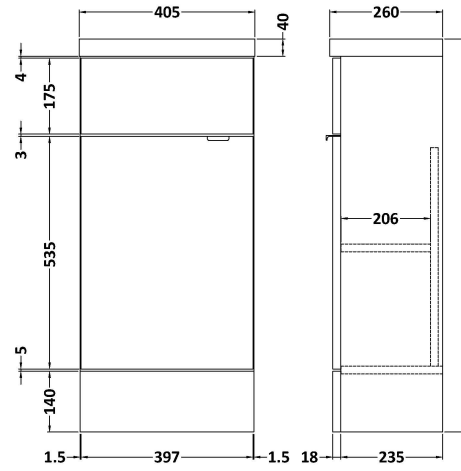

Sales Code: CBI621

Description: 400mm Compact Vanity Unit & Basin

Packaging Details

Barcode: 5055275888070

Sales Code: OFF603

Description: 400 Vanity Unit (255mm Deep)

Product Dimensions

Height (mm):	864
Width (mm):	400
Depth (mm):	255
Nett Weight (kg):	12

Packaging Dimensions

Height (mm):	290
Width (mm):	325
Depth (mm):	875
Gross Weight (kg):	12.5

Packaging Data

Box Colour:	Brown Cardboard Box
Box Qty:	1
Label Size:	100 x 50
Label Colour:	White Label
Label Qty:	2

Sales Code: PMB301

Description: 400 Side Tap Basin 1Th (402.5X255x40)

Product Dimensions

Height (mm):	255
Width (mm):	403
Depth (mm):	135
Nett Weight (kg):	6.01

Packaging Dimensions

Height (mm):	315
Width (mm):	205
Depth (mm):	455
Gross Weight (kg):	6.01

Packaging Data

Box Colour:	
Box Qty:	
Label Size:	x
Label Colour:	
Label Qty:	

Outer Box Dimensions (If Applicable)

Height (mm):	
Width (mm):	
Depth (mm):	
Gross Weight (kg):	
Barcode:	5055369063024

Product Details