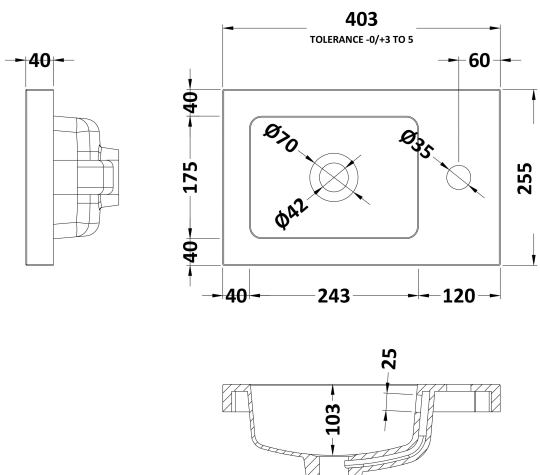

Packaging Dimensions

Height (mm):	290
Width (mm):	325
Depth (mm):	875
Gross Weight (kg):	12.5

Packaging Data

Box Colour:	Brown Cardboard Box
Box Qty:	1
Label Size:	100 x 50
Label Colour:	White Label
Label Qty:	2

Outer Box Dimensions (If Applicable)

Height (mm):	
Width (mm):	
Depth (mm):	
Gross Weight (kg):	
Barcode:	5055275817162

Product Details

Country of Origin:	United Kingdom
Fitting Instruction:	Yes
Certification:	FSC: Yes CE: N/A
Colour:	Hacienda Black
Construction Method:	Cam & Wood Dowel
Construction Type:	Rigid
Cabinet Finish:	MFC Textured Woodgrain
Fascia Finish:	MFC Textured Woodgrain
Cabinet Thickness (mm):	18
Fascia Thickness (mm):	18
Drawer Included:	No
Drawer Type:	Not Applicable
No of Shelves:	1
Hinge Type:	95 Degree Clip-On Soft Close
Hinge Included:	Yes
Adjustable Legs:	No
Fixings Included:	Yes
Handle Style:	Contemporary
Handle Included:	Yes
Waste Shroud:	No
Handle Type:	Wrapover

Sales Code: PMB301

Description: 400 Side Tap Basin 1Th (402.5X255x40)

Product Dimensions

Height (mm):	255
Width (mm):	403
Depth (mm):	135
Nett Weight (kg):	6.01

Packaging Dimensions

Height (mm):	315
Width (mm):	205
Depth (mm):	455
Gross Weight (kg):	6.01

Packaging Data

Box Colour:	
Box Qty:	
Label Size:	x
Label Colour:	
Label Qty:	

Outer Box Dimensions (If Applicable)

Height (mm):	
Width (mm):	
Depth (mm):	
Gross Weight (kg):	
Barcode:	5055369063024

Product Details