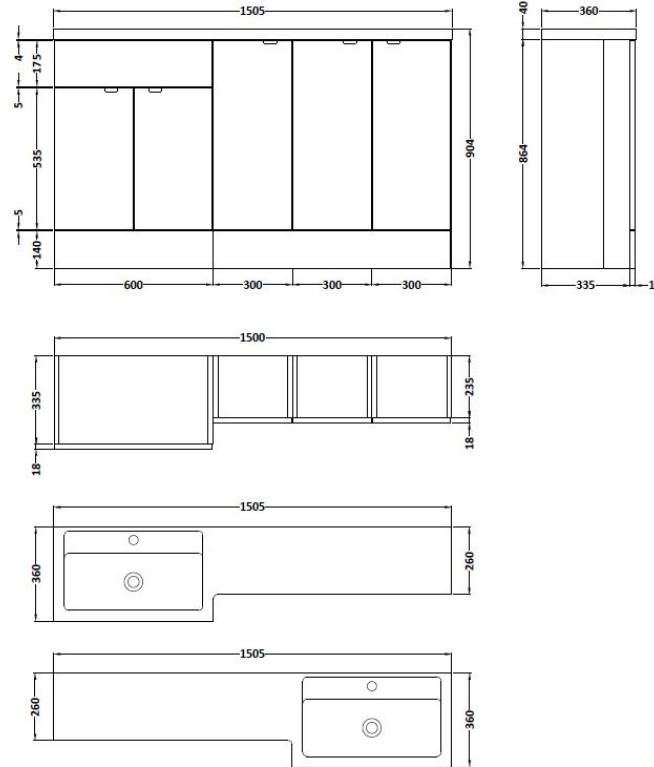

Sales Code: CBI618

Description: 1500mm Combination - Fd Option 3 - Rh

Packaging Details

Barcode: 5055275888049