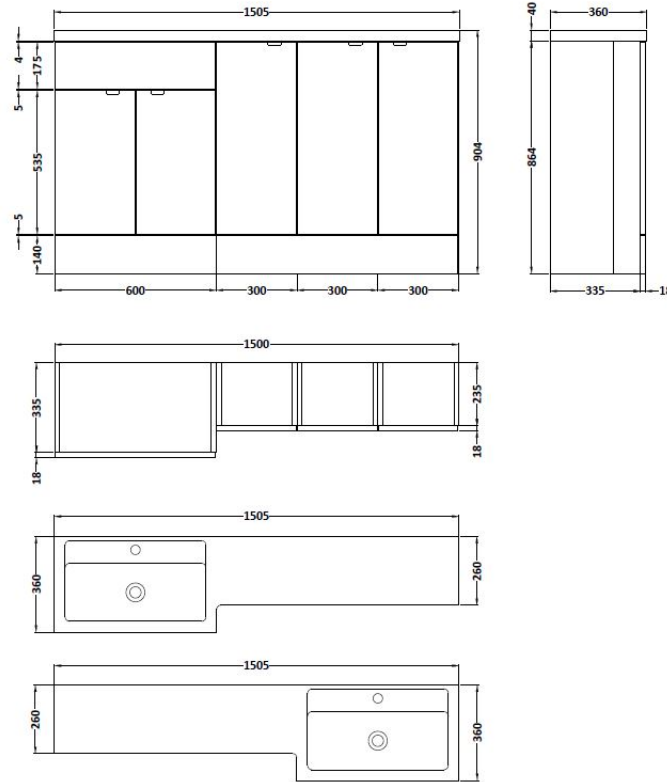

Sales Code: CBI617

Description: 1500mm Combination - Fd Option 3 - Lh

Packaging Details

Barcode: 5055275888032

Sales Code: OFF608

Description: 600 Vanity Unit (355mm Deep)

Product Dimensions

Height (mm):	864
Width (mm):	600
Depth (mm):	355
Nett Weight (kg):	20.5

Packaging Dimensions

Height (mm):	375
Width (mm):	620
Depth (mm):	900
Gross Weight (kg):	21

Packaging Data

Box Colour:	Brown Cardboard Box
Box Qty:	1
Label Size:	100 x 50
Label Colour:	White Label
Label Qty:	2

Outer Box Dimensions (If Applicable)

Height (mm):	
Width (mm):	
Depth (mm):	
Gross Weight (kg):	
Barcode:	5055275817452

Product Details

Country of Origin:	United Kingdom
Fitting Instruction:	Yes
Certification:	FSC: Yes CE: N/A
Colour:	Hacienda Black
Construction Method:	Cam & Wood Dowel
Construction Type:	Rigid
Cabinet Finish:	MFC Textured Woodgrain
Fascia Finish:	MFC Textured Woodgrain
Cabinet Thickness (mm):	18
Fascia Thickness (mm):	18
Drawer Included:	No
Drawer Type:	Not Applicable
No of Shelves:	1
Hinge Type:	95 Degree Clip-On Soft Close
Hinge Included:	Yes
Adjustable Legs:	No
Fixings Included:	Yes
Handle Style:	Contemporary
Handle Included:	Yes
Waste Shroud:	No
Handle Type:	Wrapover

Sales Code: OFF681

Description: 300 Base Unit (255mm Deep)

Product Dimensions

Height (mm):	864
Width (mm):	300
Depth (mm):	255
Nett Weight (kg):	11

Packaging Dimensions

Height (mm):	290
Width (mm):	325
Depth (mm):	875
Gross Weight (kg):	11.5