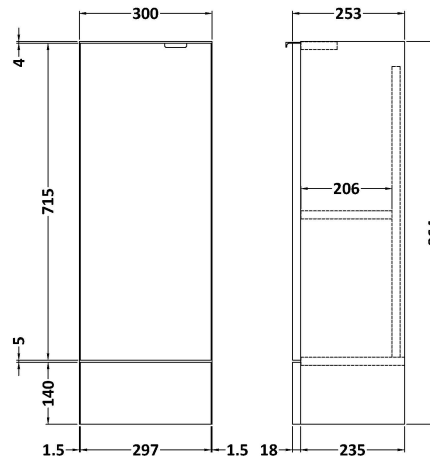

Packaging Dimensions

Height (mm):	375
Width (mm):	620
Depth (mm):	900
Gross Weight (kg):	21

Packaging Data

Box Colour:	Brown Cardboard Box
Box Qty:	1
Label Size:	100 x 50
Label Colour:	White Label
Label Qty:	2

Sales Code: OFF681

Description: 300 Base Unit (255mm Deep)

Product Dimensions

Height (mm):	864
Width (mm):	300
Depth (mm):	255
Nett Weight (kg):	11

Packaging Dimensions

Height (mm):	290
Width (mm):	325
Depth (mm):	875
Gross Weight (kg):	11.5

Packaging Data

Box Colour:	Brown Cardboard Box
Box Qty:	1
Label Size:	100 x 50
Label Colour:	White Label
Label Qty:	2

Outer Box Dimensions (If Applicable)

Height (mm):	
Width (mm):	
Depth (mm):	
Gross Weight (kg):	
Barcode:	5055275817049

Sales Code: OFF691

Description: 1.25M Continuous Plinth (1250X140x18mm)

Product Dimensions

Height (mm):	1250
Width (mm):	145
Depth (mm):	18
Nett Weight (kg):	2

Packaging Dimensions

Height (mm):	20
Width (mm):	150
Depth (mm):	1260
Gross Weight (kg):	2