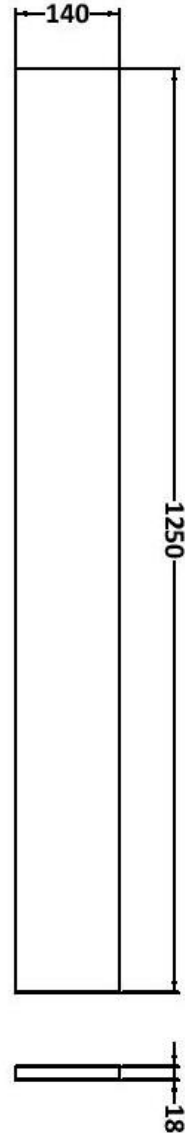

Sales Code: CBI617

Description: 1500mm Combination - Fd Option 3 - Lh

Packaging Details

Barcode: 5055275888032

Sales Code: OFF608

Description: 600 Vanity Unit (355mm Deep)

Product Dimensions

Height (mm):	864
Width (mm):	600
Depth (mm):	355
Nett Weight (kg):	20.5

Sales Code: OFF681

Description: 300 Base Unit (255mm Deep)

Product Dimensions

Height (mm):	864
Width (mm):	300
Depth (mm):	255
Nett Weight (kg):	11

Packaging Dimensions

Height (mm):	290
Width (mm):	325
Depth (mm):	875
Gross Weight (kg):	11.5

Packaging Data

Box Colour:	Brown Cardboard Box
Box Qty:	1
Label Size:	100 x 50
Label Colour:	White Label
Label Qty:	2

Outer Box Dimensions (If Applicable)

Height (mm):	
Width (mm):	
Depth (mm):	
Gross Weight (kg):	
Barcode:	5055275817049

Sales Code: OFF691

Description: 1.25M Continuous Plinth (1250X140x18mm)

Product Dimensions

Height (mm):	1250
Width (mm):	145
Depth (mm):	18
Nett Weight (kg):	2

Packaging Dimensions

Height (mm):	20
Width (mm):	150
Depth (mm):	1260
Gross Weight (kg):	2