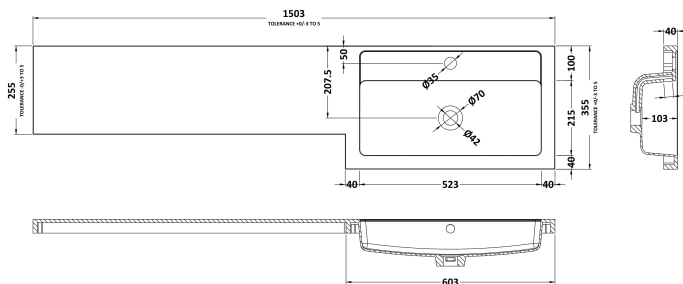

Sales Code: OFF681

Description: 300 Base Unit (255mm Deep)

Product Dimensions

Height (mm):	864
Width (mm):	300
Depth (mm):	255
Nett Weight (kg):	11

Packaging Dimensions

Height (mm):	290
Width (mm):	325
Depth (mm):	875
Gross Weight (kg):	11.5

Sales Code: OFF691

Description: 1.25M Continuous Plinth (1250X140x18mm)

Product Dimensions

Height (mm):	1250
Width (mm):	145
Depth (mm):	18
Nett Weight (kg):	2

Packaging Dimensions

Height (mm):	20
Width (mm):	150
Depth (mm):	1260
Gross Weight (kg):	2

Packaging Data

Box Colour:	Brown Cardboard Box
Box Qty:	1
Label Size:	100 x 50
Label Colour:	White Label
Label Qty:	2

Outer Box Dimensions (If Applicable)

Height (mm):	
Width (mm):	
Depth (mm):	
Gross Weight (kg):	
Barcode:	5055275828403

Sales Code: PMB415L

Description: 1500 L Shaped Polymarble Basin Lh

Product Dimensions

Height (mm):	135
Width (mm):	1503
Depth (mm):	355
Nett Weight (kg):	21

Packaging Dimensions

Height (mm):	190
Width (mm):	420
Depth (mm):	1570
Gross Weight (kg):	21