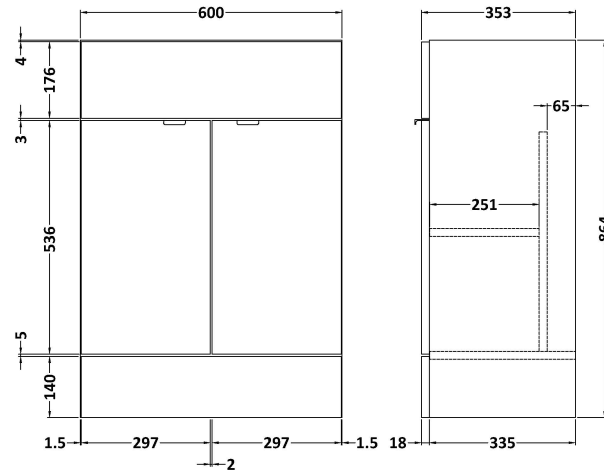

Sales Code: CBI617

Description: 1500mm Combination - Fd Option 3 - Lh

Packaging Details

Barcode: 5055275888032

Sales Code: OFF608

Description: 600 Vanity Unit (355mm Deep)

Product Dimensions

Height (mm):	864
Width (mm):	600
Depth (mm):	355
Nett Weight (kg):	20.5

Packaging Dimensions

Height (mm):	375
Width (mm):	620
Depth (mm):	900
Gross Weight (kg):	21

Packaging Data

Box Colour:	Brown Cardboard Box
Box Qty:	1
Label Size:	100 x 50
Label Colour:	White Label
Label Qty:	2

Sales Code: OFF681

Description: 300 Base Unit (255mm Deep)

Product Dimensions

Height (mm):	864
Width (mm):	300
Depth (mm):	255
Nett Weight (kg):	11

Packaging Dimensions

Height (mm):	290
Width (mm):	325
Depth (mm):	875
Gross Weight (kg):	11.5

Sales Code: PMB415L

Description: 1500 L Shaped Polymarble Basin Lh

Product Dimensions

Height (mm):	135
Width (mm):	1503
Depth (mm):	355
Nett Weight (kg):	21

Packaging Dimensions

Height (mm):	190
Width (mm):	420
Depth (mm):	1570
Gross Weight (kg):	21