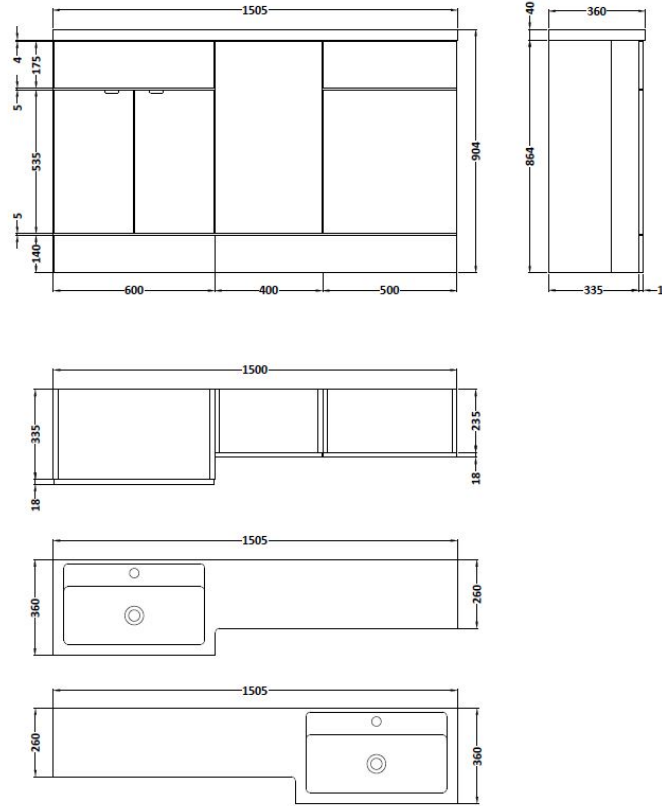

Sales Code: CBI616

Description: 1500mm Combination - Fd Option 1 - Rh

Packaging Details

Barcode: 5055275888025