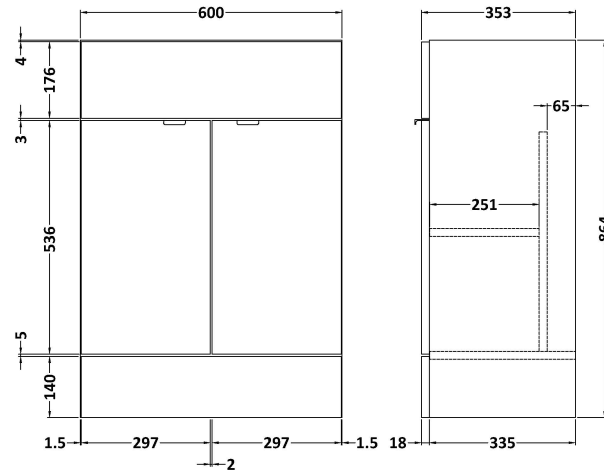

### Product Dimensions

Height (mm):	864
Width (mm):	600
Depth (mm):	355
Nett Weight (kg):	20.5

### Packaging Dimensions

Height (mm):	375
Width (mm):	620
Depth (mm):	900
Gross Weight (kg):	21

### Product Dimensions

Height (mm):	864
Width (mm):	500
Depth (mm):	255
Nett Weight (kg):	11.5

### Packaging Dimensions

Height (mm):	290
Width (mm):	525
Depth (mm):	875
Gross Weight (kg):	12