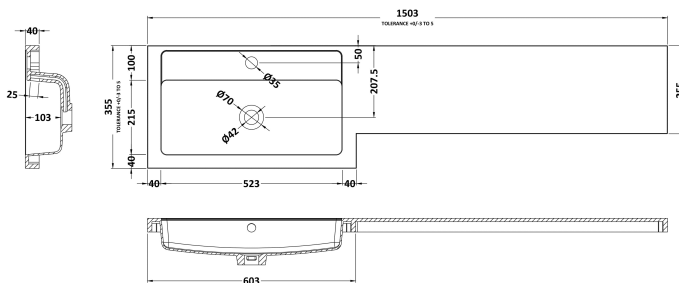

Sales Code: PMB415R

Description: 1500 L Shaped Polymarble Basin Rh

Product Dimensions

Height (mm):	135
Width (mm):	1503
Depth (mm):	355
Nett Weight (kg):	21

Packaging Dimensions

Height (mm):	190
Width (mm):	420
Depth (mm):	1570
Gross Weight (kg):	21

Packaging Data

Box Colour:	Brown Cardboard Box - Printed
Box Qty:	1
Label Size:	100 x 50
Label Colour:	White Label
Label Qty:	2

Outer Box Dimensions (If Applicable)

Height (mm):	
Width (mm):	
Depth (mm):	
Gross Weight (kg):	
Barcode:	5055275812501

Product Details

Country of Origin:	China
Fitting Instruction:	No
Certification:	CE: No WRAS: N/A WRAS No: N/A
Product Material:	Polymarble
Fixing Supplied:	No

Pans/Bidets: Trap Style: Not Applicable   Includes Seat: Not Applicable

Seats: Seat Type: Not Applicable   Material: Not Applicable
Function: Not Applicable   Hinge Type: Not Applicable
Hinge Material: Not Applicable

Cisterns: Operating Type: Not Applicable   Fittings: Not Applicable
Lever Type: Not Applicable

Basins: Tap Hole: One Taphole   Chain Stay Hole: No
Template: Not Required   Waste Type Req: Slotted
Overflow Inc: Yes   Overflow Cover: Yes
Inner Bowl Depth (mm): 103mm