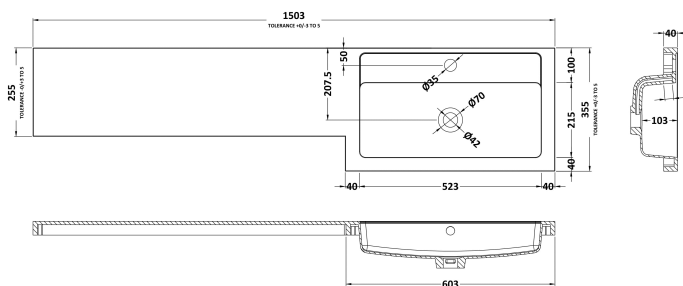

### Outer Box Dimensions (If Applicable)

Height (mm):	
Width (mm):	
Depth (mm):	
Gross Weight (kg):	
Barcode:	5055275817452

### Product Dimensions

Height (mm):	1250
Width (mm):	145
Depth (mm):	18
Nett Weight (kg):	2

### Outer Box Dimensions (If Applicable)

Height (mm):	
Width (mm):	
Depth (mm):	
Gross Weight (kg):	
Barcode:	5055275828403

**Sales Code:** PMB415L

**Description:** 1500 L Shaped Polymarble Basin Lh

**Product Dimensions**

Height (mm):	135
Width (mm):	1503
Depth (mm):	355
Nett Weight (kg):	21

**Packaging Dimensions**

Height (mm):	190
Width (mm):	420
Depth (mm):	1570
Gross Weight (kg):	21