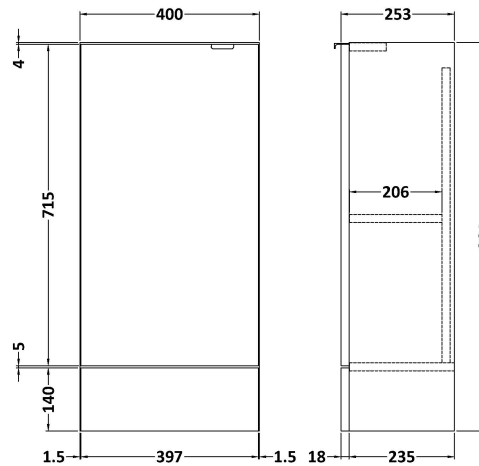

Sales Code: OFF683

Description: 400 Base Unit (255mm Deep)

Product Dimensions

Height (mm):	864
Width (mm):	400
Depth (mm):	255
Nett Weight (kg):	13.5

Packaging Dimensions

Height (mm):	290
Width (mm):	425
Depth (mm):	875
Gross Weight (kg):	14

Packaging Data

Box Colour:	Brown Cardboard Box
Box Qty:	1
Label Size:	100 x 50
Label Colour:	White Label
Label Qty:	2

Outer Box Dimensions (If Applicable)

Height (mm):	
Width (mm):	
Depth (mm):	
Gross Weight (kg):	
Barcode:	5055275817124

Product Details

Country of Origin:	United Kingdom
Fitting Instruction:	Yes
Certification:	FSC: Yes CE: N/A
Colour:	Hacienda Black
Construction Method:	Cam & Wood Dowel
Construction Type:	Rigid
Cabinet Finish:	MFC Textured Woodgrain
Fascia Finish:	MFC Textured Woodgrain
Cabinet Thickness (mm):	18
Fascia Thickness (mm):	18
Drawer Included:	No
Drawer Type:	Not Applicable
No of Shelves:	1
Hinge Type:	95 Degree Clip-On Soft Close
Hinge Included:	Yes
Adjustable Legs:	No
Fixings Included:	Yes
Handle Style:	Contemporary
Handle Included:	Yes
Waste Shroud:	No
Handle Type:	Wrapover