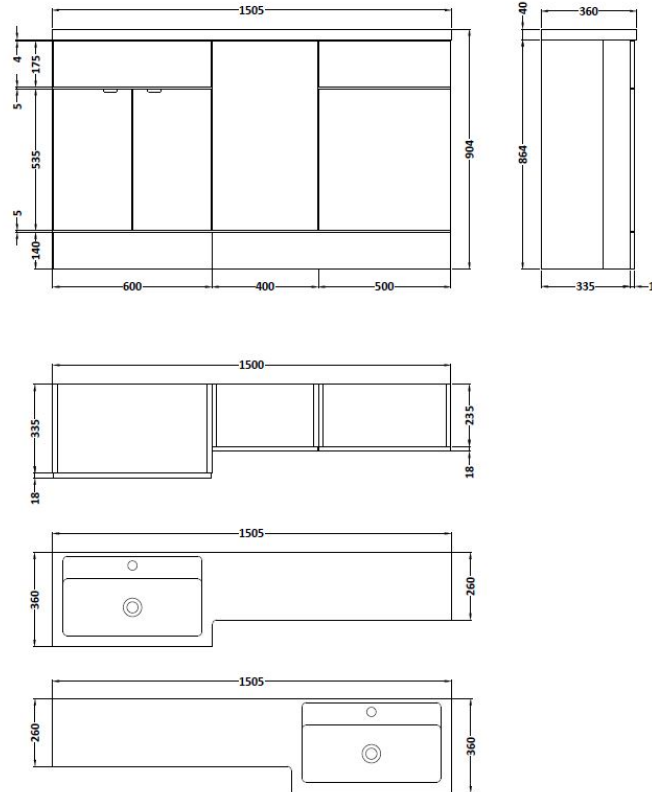

Sales Code: CBI615

Description: 1500mm Combination - Fd Option 1 - Lh

Packaging Details

Barcode: 5055275888018