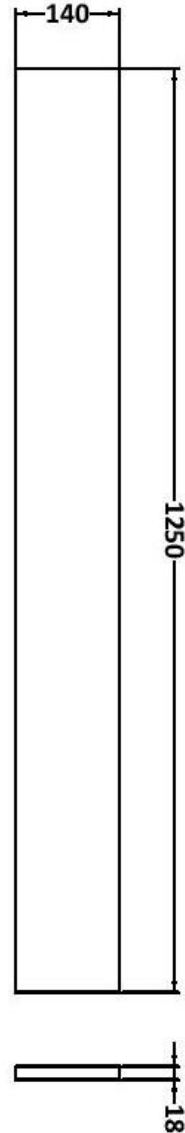

Sales Code: OFF691

Description: 1.25M Continuous Plinth (1250X140x18mm)

Product Dimensions

Height (mm):	1250
Width (mm):	145
Depth (mm):	18
Nett Weight (kg):	2

Packaging Dimensions

Height (mm):	20
Width (mm):	150
Depth (mm):	1260
Gross Weight (kg):	2

Packaging Data

Box Colour:	Brown Cardboard Box
Box Qty:	1
Label Size:	100 x 50
Label Colour:	White Label
Label Qty:	2

Outer Box Dimensions (If Applicable)

Height (mm):	
Width (mm):	
Depth (mm):	
Gross Weight (kg):	
Barcode:	5055275828403

Product Details

Country of Origin:	United Kingdom	
Fitting Instruction:	Yes	
Certification:	FSC: Yes	CE: N/A
Colour:	Hacienda Black	
Construction Method:	Not Applicable	
Construction Type:	Flat-Pack	
Cabinet Finish:	Not Applicable	
Fascia Finish:	MFC Textured Woodgrain	
Cabinet Thickness (mm):		
Fascia Thickness (mm):	18	
Drawer Included:	Not Applicable	
Drawer Type:	Not Applicable	
No of Shelves:	Not Applicable	
Hinge Type:	Not Applicable	
Hinge Included:	Not Applicable	
Adjustable Legs:	No	
Fixings Included:	No	
Handle Style:	Not Applicable	
Handle Included:	No	
Waste Shroud:	Not Applicable	
Handle Type:	Not Applicable