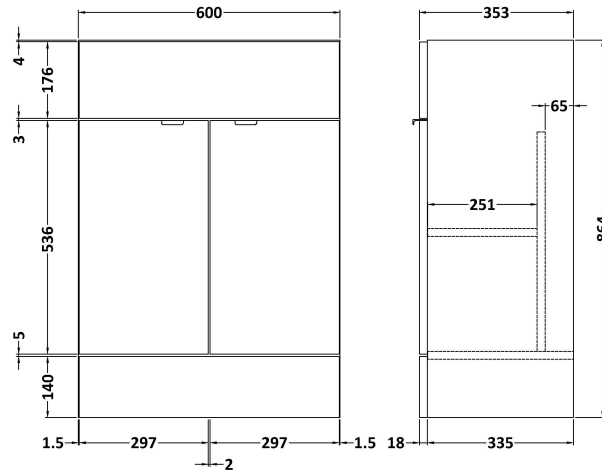

### Product Dimensions

Height (mm):	864
Width (mm):	600
Depth (mm):	355
Nett Weight (kg):	20.5

### Packaging Dimensions

Height (mm):	375
Width (mm):	620
Depth (mm):	900
Gross Weight (kg):	21

### Product Dimensions

Height (mm):	864
Width (mm):	500
Depth (mm):	255
Nett Weight (kg):	11.5

### Packaging Dimensions

Height (mm):	290
Width (mm):	525
Depth (mm):	875
Gross Weight (kg):	12