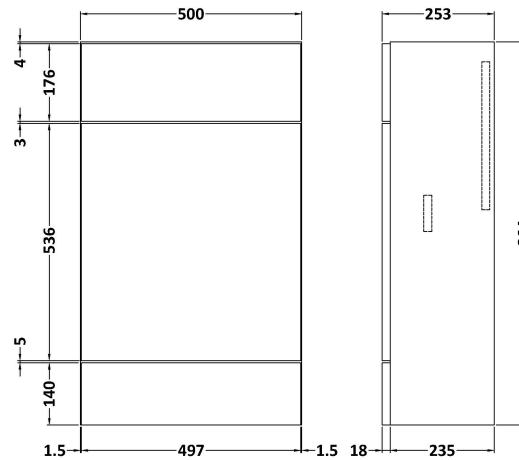

### Product Dimensions

Height (mm):	864
Width (mm):	600
Depth (mm):	355
Nett Weight (kg):	20.5

### Packaging Dimensions

Height (mm):	375
Width (mm):	620
Depth (mm):	900
Gross Weight (kg):	21

### Outer Box Dimensions (If Applicable)

Height (mm):	
Width (mm):	
Depth (mm):	
Gross Weight (kg):	
Barcode:	5055275817452

### Product Dimensions

Height (mm):	864
Width (mm):	500
Depth (mm):	255
Nett Weight (kg):	11.5