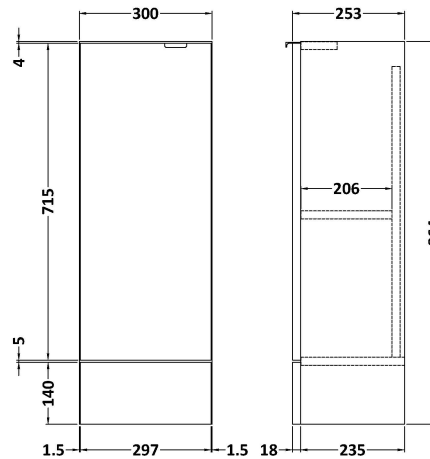

### Product Dimensions

Height (mm):	864
Width (mm):	600
Depth (mm):	255
Nett Weight (kg):	14

### Packaging Dimensions

Height (mm):	290
Width (mm):	625
Depth (mm):	875
Gross Weight (kg):	14.5

### Outer Box Dimensions (If Applicable)

Height (mm):	
Width (mm):	
Depth (mm):	
Gross Weight (kg):	
Barcode:	5055275816899

### Product Dimensions

Height (mm):	864
Width (mm):	300
Depth (mm):	255
Nett Weight (kg):	11