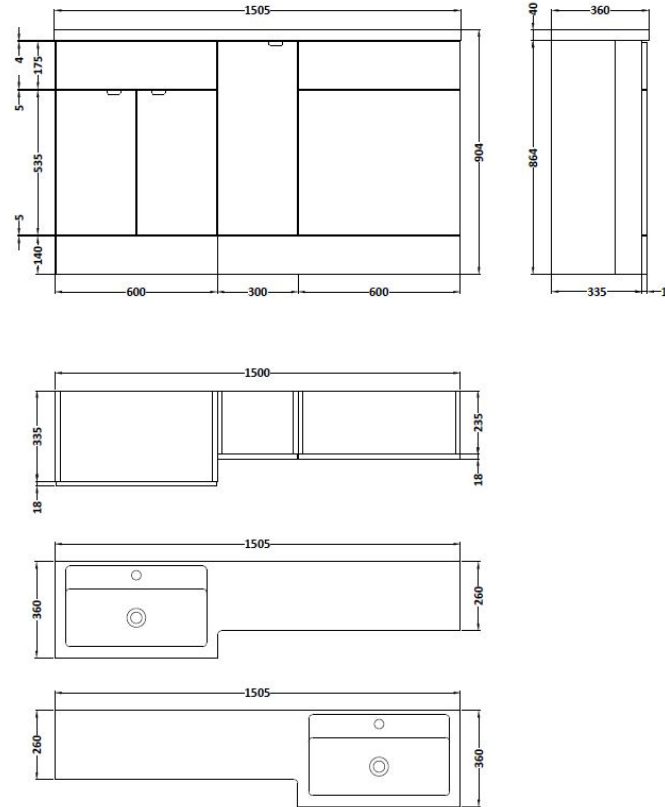

Sales Code: CBI613

Description: 1500mm Combination - Fd Option 2 - Lh

Packaging Details

Barcode: 5055275887998