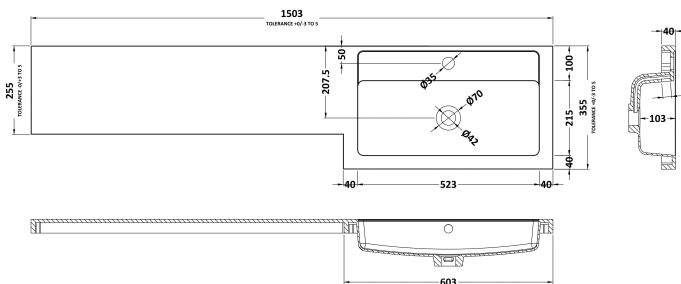

### Outer Box Dimensions (If Applicable)

Height (mm):	
Width (mm):	
Depth (mm):	
Gross Weight (kg):	
Barcode:	5055275817452

### Product Dimensions

Height (mm):	1250
Width (mm):	145
Depth (mm):	18
Nett Weight (kg):	2

### Outer Box Dimensions (If Applicable)

Height (mm):	
Width (mm):	
Depth (mm):	
Gross Weight (kg):	
Barcode:	5055275828403

### Product Dimensions

Height (mm):	135
Width (mm):	1503
Depth (mm):	355
Nett Weight (kg):	21