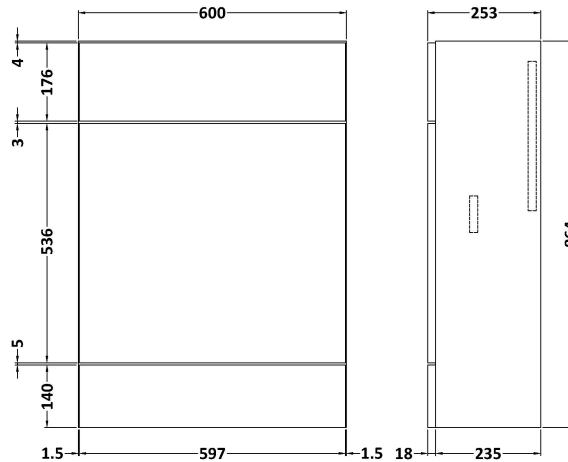

### Product Dimensions

Height (mm):	864
Width (mm):	600
Depth (mm):	355
Nett Weight (kg):	20.5

### Outer Box Dimensions (If Applicable)

Height (mm):	
Width (mm):	
Depth (mm):	
Gross Weight (kg):	
Barcode:	5055275817452

### Product Dimensions

Height (mm):	864
Width (mm):	600
Depth (mm):	255
Nett Weight (kg):	14

### Packaging Dimensions

Height (mm):	290
Width (mm):	625
Depth (mm):	875
Gross Weight (kg):	14.5