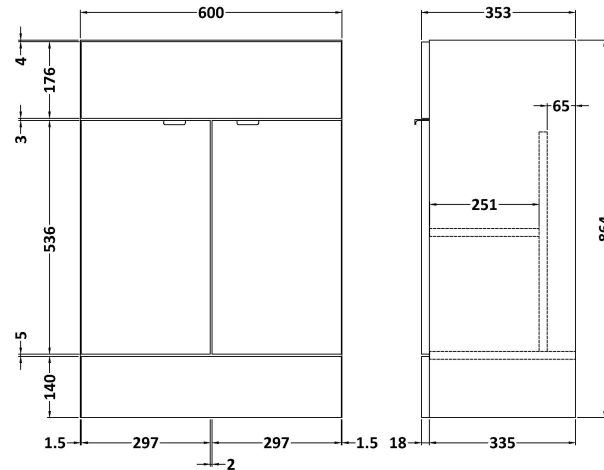

Sales Code: CBI612

Description: 1200mm Combination - Fd Option 2 - Rh

Packaging Details

Barcode: 5055275887981

Sales Code: OFF608

Description: 600 Vanity Unit (355mm Deep)

Product Dimensions

Height (mm):	864
Width (mm):	600
Depth (mm):	355
Nett Weight (kg):	20.5

Packaging Dimensions

Height (mm):	375
Width (mm):	620
Depth (mm):	900
Gross Weight (kg):	21

Packaging Data

Box Colour:	Brown Cardboard Box
Box Qty:	1
Label Size:	100 x 50
Label Colour:	White Label
Label Qty:	2

Sales Code: OFF681

Description: 300 Base Unit (255mm Deep)

Product Dimensions

Height (mm):	864
Width (mm):	300
Depth (mm):	255
Nett Weight (kg):	11

Packaging Dimensions

Height (mm):	290
Width (mm):	325
Depth (mm):	875
Gross Weight (kg):	11.5

Sales Code: PMB414R

Description: 1200 L Shaped Polymarble Basin Rh

Product Dimensions

Height (mm):	135
Width (mm):	1203
Depth (mm):	355
Nett Weight (kg):	17

Packaging Dimensions

Height (mm):	190
Width (mm):	420
Depth (mm):	1260
Gross Weight (kg):	17