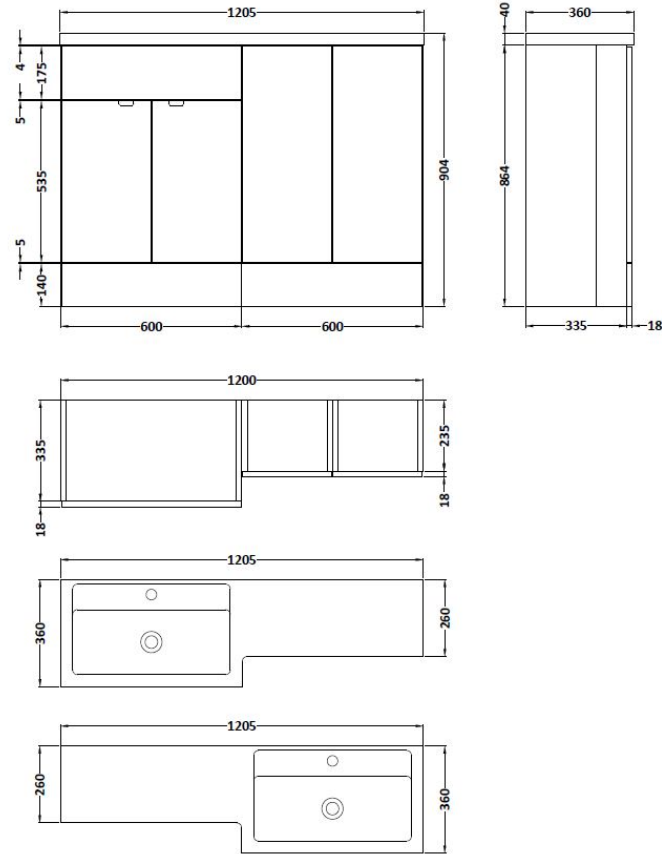

Sales Code: CBI612

Description: 1200mm Combination - Fd Option 2 - Rh

Packaging Details

Barcode: 5055275887981

Sales Code: OFF608

Description: 600 Vanity Unit (355mm Deep)

Product Dimensions

Height (mm):	864
Width (mm):	600
Depth (mm):	355
Nett Weight (kg):	20.5

Packaging Dimensions

Height (mm):	375
Width (mm):	620
Depth (mm):	900
Gross Weight (kg):	21

Packaging Data

Box Colour:	Brown Cardboard Box
Box Qty:	1
Label Size:	100 x 50
Label Colour:	White Label
Label Qty:	2

Sales Code: OFF681

Description: 300 Base Unit (255mm Deep)

Product Dimensions

Height (mm):	864
Width (mm):	300
Depth (mm):	255
Nett Weight (kg):	11

Packaging Dimensions

Height (mm):	290
Width (mm):	325
Depth (mm):	875
Gross Weight (kg):	11.5

Sales Code: PMB414R

Description: 1200 L Shaped Polymarble Basin Rh

Product Dimensions

Height (mm):	135
Width (mm):	1203
Depth (mm):	355
Nett Weight (kg):	17

Packaging Dimensions

Height (mm):	190
Width (mm):	420
Depth (mm):	1260
Gross Weight (kg):	17