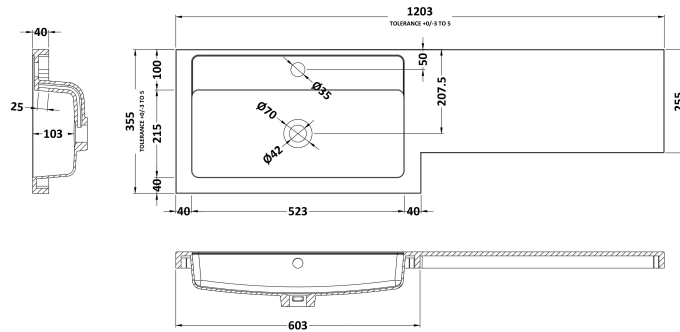

### Product Dimensions

Height (mm):	864
Width (mm):	600
Depth (mm):	255
Nett Weight (kg):	14

### Packaging Dimensions

Height (mm):	290
Width (mm):	625
Depth (mm):	875
Gross Weight (kg):	14.5

### Outer Box Dimensions (If Applicable)

Height (mm):	
Width (mm):	
Depth (mm):	
Gross Weight (kg):	
Barcode:	5055275816899

**Sales Code:** PMB414L

**Description:** 1200 L Shaped Polymarble Basin Lh

**Product Dimensions**

Height (mm):	135
Width (mm):	1203
Depth (mm):	355
Nett Weight (kg):	17

**Packaging Dimensions**

Height (mm):	190
Width (mm):	420
Depth (mm):	1260
Gross Weight (kg):	17