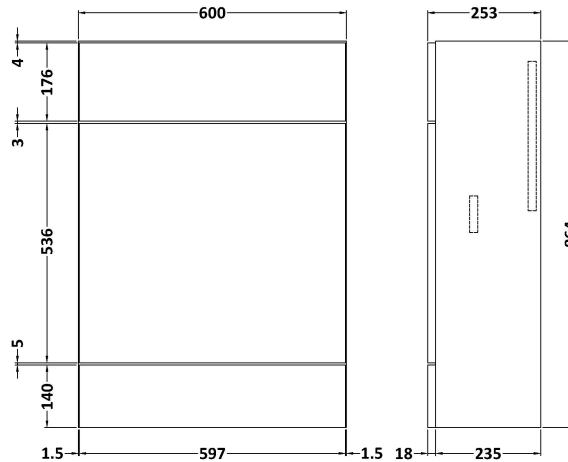

### Product Dimensions

Height (mm):	864
Width (mm):	600
Depth (mm):	355
Nett Weight (kg):	20.5

### Packaging Dimensions

Height (mm):	375
Width (mm):	620
Depth (mm):	900
Gross Weight (kg):	21

### Outer Box Dimensions (If Applicable)

Height (mm):	
Width (mm):	
Depth (mm):	
Gross Weight (kg):	
Barcode:	5055275817452

### Product Dimensions

Height (mm):	864
Width (mm):	600
Depth (mm):	255
Nett Weight (kg):	14