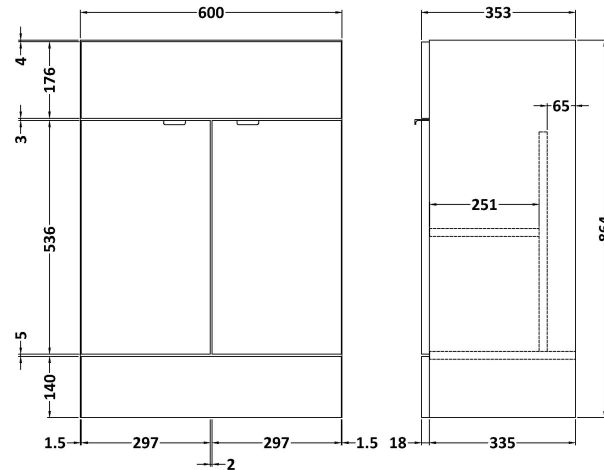

Sales Code: CBI607

Description: 600mm Fd Vanity Unit & Basin

Packaging Details

Barcode: 5055275887936

Sales Code: OFF608

Description: 600 Vanity Unit (355mm Deep)

Product Dimensions

Height (mm):	864
Width (mm):	600
Depth (mm):	355
Nett Weight (kg):	20.5

Packaging Dimensions

Height (mm):	375
Width (mm):	620
Depth (mm):	900
Gross Weight (kg):	21

Packaging Data

Box Colour:	Brown Cardboard Box
Box Qty:	1
Label Size:	100 x 50
Label Colour:	White Label
Label Qty:	2

Outer Box Dimensions (If Applicable)

Height (mm):	
Width (mm):	
Depth (mm):	
Gross Weight (kg):	
Barcode:	5055275817452

Product Details

Country of Origin:	United Kingdom
Fitting Instruction:	Yes
Certification:	FSC: Yes CE: N/A
Colour:	Hacienda Black
Construction Method:	Cam & Wood Dowel
Construction Type:	Rigid
Cabinet Finish:	MFC Textured Woodgrain
Fascia Finish:	MFC Textured Woodgrain
Cabinet Thickness (mm):	18
Fascia Thickness (mm):	18
Drawer Included:	No
Drawer Type:	Not Applicable
No of Shelves:	1
Hinge Type:	95 Degree Clip-On Soft Close
Hinge Included:	Yes
Adjustable Legs:	No
Fixings Included:	Yes
Handle Style:	Contemporary
Handle Included:	Yes
Waste Shroud:	No
Handle Type:	Wrapover

Sales Code: PMB313

Description: 600 Rear Tap Basin 1Th

Product Dimensions

Height (mm):	355
Width (mm):	603
Depth (mm):	135
Nett Weight (kg):	9.66

Packaging Dimensions

Height (mm):	410
Width (mm):	200
Depth (mm):	650
Gross Weight (kg):	9.66