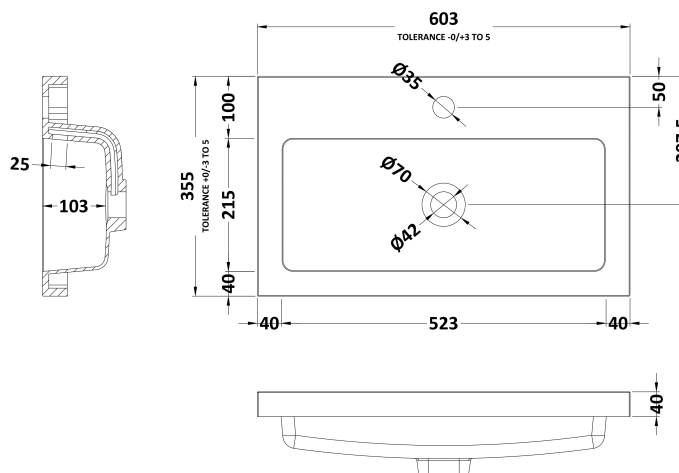

Sales Code: CBI607

Description: 600mm Fd Vanity Unit & Basin

Packaging Details

Barcode: 5055275887936

Sales Code: OFF608

Description: 600 Vanity Unit (355mm Deep)

Product Dimensions

Height (mm):	864
Width (mm):	600
Depth (mm):	355
Nett Weight (kg):	20.5

Packaging Dimensions

Height (mm):	375
Width (mm):	620
Depth (mm):	900
Gross Weight (kg):	21

Packaging Data

Box Colour:	Brown Cardboard Box
Box Qty:	1
Label Size:	100 x 50
Label Colour:	White Label
Label Qty:	2

Outer Box Dimensions (If Applicable)

Height (mm):	
Width (mm):	
Depth (mm):	
Gross Weight (kg):	
Barcode:	5055275817452

Product Details

Country of Origin:	United Kingdom
Fitting Instruction:	Yes
Certification:	FSC: Yes CE: N/A
Colour:	Hacienda Black
Construction Method:	Cam & Wood Dowel
Construction Type:	Rigid
Cabinet Finish:	MFC Textured Woodgrain
Fascia Finish:	MFC Textured Woodgrain
Cabinet Thickness (mm):	18
Fascia Thickness (mm):	18
Drawer Included:	No
Drawer Type:	Not Applicable
No of Shelves:	1
Hinge Type:	95 Degree Clip-On Soft Close
Hinge Included:	Yes
Adjustable Legs:	No
Fixings Included:	Yes
Handle Style:	Contemporary
Handle Included:	Yes
Waste Shroud:	No
Handle Type:	Wrapover

Sales Code: PMB313

Description: 600 Rear Tap Basin 1Th

Product Dimensions

Height (mm):	355
Width (mm):	603
Depth (mm):	135
Nett Weight (kg):	9.66

Packaging Dimensions

Height (mm):	410
Width (mm):	200
Depth (mm):	650
Gross Weight (kg):	9.66