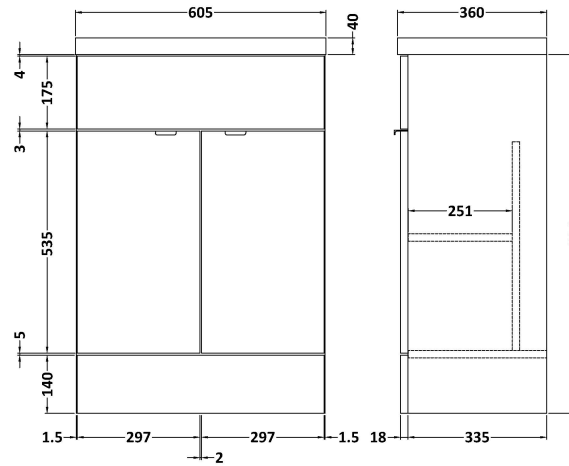

Sales Code: CBI607

Description: 600mm Fd Vanity Unit & Basin

Packaging Details

Barcode: 5055275887936

Sales Code: OFF608

Description: 600 Vanity Unit (355mm Deep)

Product Dimensions

Height (mm):	864
Width (mm):	600
Depth (mm):	355
Nett Weight (kg):	20.5

Packaging Dimensions

Height (mm):	375
Width (mm):	620
Depth (mm):	900
Gross Weight (kg):	21

Packaging Data

Box Colour:	Brown Cardboard Box
Box Qty:	1
Label Size:	100 x 50
Label Colour:	White Label
Label Qty:	2

Outer Box Dimensions (If Applicable)

Height (mm):	
Width (mm):	
Depth (mm):	
Gross Weight (kg):	
Barcode:	5055275817452

Product Details

Country of Origin:	United Kingdom
Fitting Instruction:	Yes
Certification:	FSC: Yes CE: N/A
Colour:	Hacienda Black
Construction Method:	Cam & Wood Dowel
Construction Type:	Rigid
Cabinet Finish:	MFC Textured Woodgrain
Fascia Finish:	MFC Textured Woodgrain
Cabinet Thickness (mm):	18
Fascia Thickness (mm):	18
Drawer Included:	No
Drawer Type:	Not Applicable
No of Shelves:	1
Hinge Type:	95 Degree Clip-On Soft Close
Hinge Included:	Yes
Adjustable Legs:	No
Fixings Included:	Yes
Handle Style:	Contemporary
Handle Included:	Yes
Waste Shroud:	No
Handle Type:	Wrapover

Sales Code: PMB313

Description: 600 Rear Tap Basin 1Th

Product Dimensions

Height (mm):	355
Width (mm):	603
Depth (mm):	135
Nett Weight (kg):	9.66

Packaging Dimensions

Height (mm):	410
Width (mm):	200
Depth (mm):	650
Gross Weight (kg):	9.66