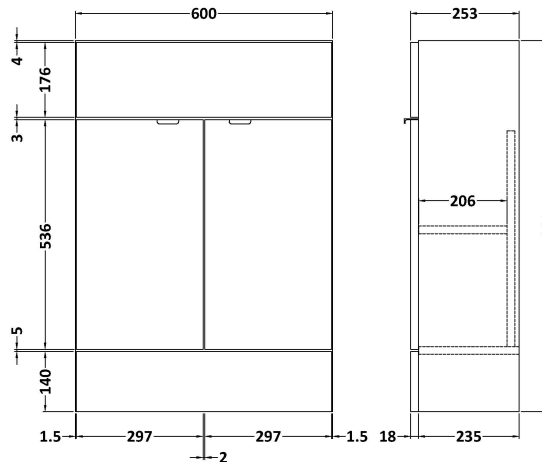

Sales Code: CBI606

Description: 600mm Compact Vanity Unit & Basin

Packaging Details

Barcode: 5055275887929

Sales Code: OFF607

Description: 600 Vanity Unit (255mm Deep)

Product Dimensions

Height (mm):	864
Width (mm):	600
Depth (mm):	255
Nett Weight (kg):	17

Packaging Dimensions

Height (mm):	290
Width (mm):	625
Depth (mm):	875
Gross Weight (kg):	17.5

Packaging Data

Box Colour:	Brown Cardboard Box
Box Qty:	1
Label Size:	100 x 50
Label Colour:	White Label
Label Qty:	2

Outer Box Dimensions (If Applicable)

Height (mm):	
Width (mm):	
Depth (mm):	
Gross Weight (kg):	
Barcode:	5055275817285

Product Details

Country of Origin:	United Kingdom	
Fitting Instruction:	Yes	
Certification:	FSC: Yes	CE: N/A
Colour:	Hacienda Black	
Construction Method:	Cam & Wood Dowel	
Construction Type:	Rigid	
Cabinet Finish:	MFC Textured Woodgrain	
Fascia Finish:	MFC Textured Woodgrain	
Cabinet Thickness (mm):	18	
Fascia Thickness (mm):	18	
Drawer Included:	No	
Drawer Type:	Not Applicable	
No of Shelves:	1	
Hinge Type:	95 Degree Clip-On Soft Close	
Hinge Included:	Yes	
Adjustable Legs:	No	
Fixings Included:	Yes	
Handle Style:	Contemporary	
Handle Included:	Yes	
Waste Shroud:	No	
Handle Type:	Wrapover	

Sales Code: PMB303

Description: 600 Side Tape Basin 1Th (602.5X255x40)

Product Dimensions

Height (mm):	255
Width (mm):	603
Depth (mm):	135
Nett Weight (kg):	9

Packaging Dimensions

Height (mm):	305
Width (mm):	205
Depth (mm):	655
Gross Weight (kg):	9