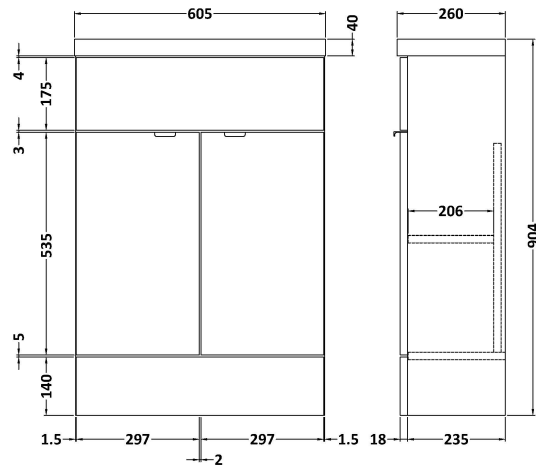

Sales Code: CBI606

Description: 600mm Compact Vanity Unit & Basin

Packaging Details

Barcode: 5055275887929

Sales Code: OFF607

Description: 600 Vanity Unit (255mm Deep)

Product Dimensions

Height (mm):	864
Width (mm):	600
Depth (mm):	255
Nett Weight (kg):	17

Packaging Dimensions

Height (mm):	290
Width (mm):	625
Depth (mm):	875
Gross Weight (kg):	17.5

Packaging Data

Box Colour:	Brown Cardboard Box
Box Qty:	1
Label Size:	100 x 50
Label Colour:	White Label
Label Qty:	2

Outer Box Dimensions (If Applicable)

Height (mm):	
Width (mm):	
Depth (mm):	
Gross Weight (kg):	
Barcode:	5055275817285

Product Details

Country of Origin:	United Kingdom	
Fitting Instruction:	Yes	
Certification:	FSC: Yes	CE: N/A
Colour:	Hacienda Black	
Construction Method:	Cam & Wood Dowel	
Construction Type:	Rigid	
Cabinet Finish:	MFC Textured Woodgrain	
Fascia Finish:	MFC Textured Woodgrain	
Cabinet Thickness (mm):	18	
Fascia Thickness (mm):	18	
Drawer Included:	No	
Drawer Type:	Not Applicable	
No of Shelves:	1	
Hinge Type:	95 Degree Clip-On Soft Close	
Hinge Included:	Yes	
Adjustable Legs:	No	
Fixings Included:	Yes	
Handle Style:	Contemporary	
Handle Included:	Yes	
Waste Shroud:	No	
Handle Type:	Wrapover	

Sales Code: PMB303

Description: 600 Side Tape Basin 1Th (602.5X255x40)

Product Dimensions

Height (mm):	255
Width (mm):	603
Depth (mm):	135
Nett Weight (kg):	9

Packaging Dimensions

Height (mm):	305
Width (mm):	205
Depth (mm):	655
Gross Weight (kg):	9