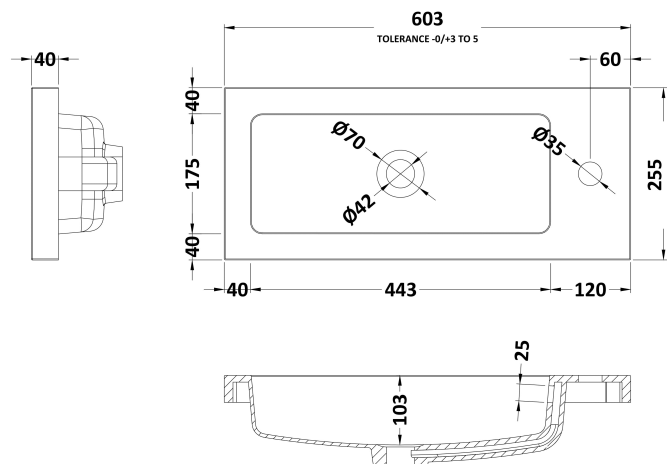

Packaging Dimensions

Height (mm):	290
Width (mm):	625
Depth (mm):	875
Gross Weight (kg):	17.5

Packaging Data

Box Colour:	Brown Cardboard Box
Box Qty:	1
Label Size:	100 x 50
Label Colour:	White Label
Label Qty:	2

Outer Box Dimensions (If Applicable)

Height (mm):	
Width (mm):	
Depth (mm):	
Gross Weight (kg):	
Barcode:	5055275817285

Product Details

Country of Origin:	United Kingdom	
Fitting Instruction:	Yes	
Certification:	FSC: Yes	CE: N/A
Colour:	Hacienda Black	
Construction Method:	Cam & Wood Dowel	
Construction Type:	Rigid	
Cabinet Finish:	MFC Textured Woodgrain	
Fascia Finish:	MFC Textured Woodgrain	
Cabinet Thickness (mm):	18	
Fascia Thickness (mm):	18	
Drawer Included:	No	
Drawer Type:	Not Applicable	
No of Shelves:	1	
Hinge Type:	95 Degree Clip-On Soft Close	
Hinge Included:	Yes	
Adjustable Legs:	No	
Fixings Included:	Yes	
Handle Style:	Contemporary	
Handle Included:	Yes	
Waste Shroud:	No	
Handle Type:	Wrapover	

Sales Code: PMB303

Description: 600 Side Tape Basin 1Th (602.5X255x40)

Product Dimensions

Height (mm):	255
Width (mm):	603
Depth (mm):	135
Nett Weight (kg):	9

Packaging Dimensions

Height (mm):	305
Width (mm):	205
Depth (mm):	655
Gross Weight (kg):	9

Packaging Data

Box Colour:	Brown Cardboard Box - Printed
Box Qty:	1
Label Size:	100 x 50
Label Colour:	White Label
Label Qty:	2

Outer Box Dimensions (If Applicable)

Height (mm):	
Width (mm):	
Depth (mm):	
Gross Weight (kg):	
Barcode:	5055369063048