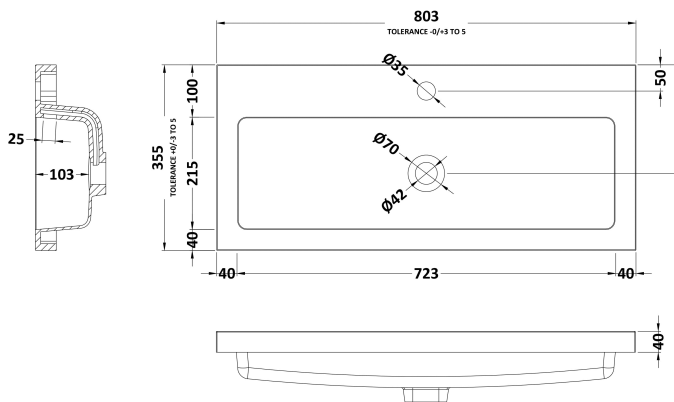

Sales Code: CBI528

Description: 800mm Fd Vanity Unit & Basin

Packaging Details

Barcode: 5055275887868

Sales Code: OFF509

Description: 800 Vanity Unit (355mm Deep)

Product Dimensions

Height (mm):	864
Width (mm):	800
Depth (mm):	355
Nett Weight (kg):	24.5

Packaging Dimensions

Height (mm):	900
Width (mm):	825
Depth (mm):	375
Gross Weight (kg):	25

Packaging Data

Box Colour:	Brown Cardboard Box
Box Qty:	1
Label Size:	100 x 50
Label Colour:	White Label
Label Qty:	2

Outer Box Dimensions (If Applicable)

Height (mm):	
Width (mm):	
Depth (mm):	
Gross Weight (kg):	
Barcode:	5055275868805

Product Details

Country of Origin:	United Kingdom
Fitting Instruction:	Yes
Certification:	FSC: Yes CE: N/A
Colour:	Brown Grey Avola
Construction Method:	Cam & Wood Dowel
Construction Type:	Rigid
Cabinet Finish:	MFC Textured Woodgrain
Fascia Finish:	MFC Textured Woodgrain
Cabinet Thickness (mm):	18
Fascia Thickness (mm):	18
Drawer Included:	No
Drawer Type:	Not Applicable
No of Shelves:	1
Hinge Type:	95 Degree Clip-On Soft Close
Hinge Included:	Yes
Adjustable Legs:	No
Fixings Included:	Yes
Handle Style:	Contemporary
Handle Included:	Yes
Waste Shroud:	No
Handle Type:	Wrapover

Sales Code: PMB315

Description: 800 Rear Tap Basin 1Th

Product Dimensions

Height (mm):	355
Width (mm):	803
Depth (mm):	135
Nett Weight (kg):	12

Packaging Dimensions

Height (mm):	200
Width (mm):	420
Depth (mm):	855
Gross Weight (kg):	12