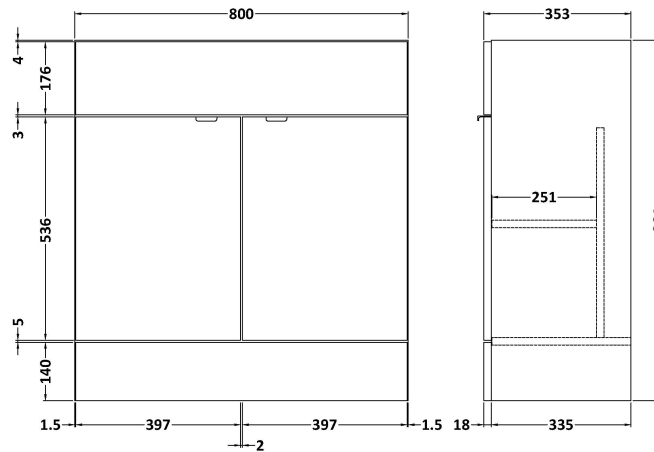

Sales Code: CBI528

Description: 800mm Fd Vanity Unit & Basin

Packaging Details

Barcode: 5055275887868

Sales Code: OFF509

Description: 800 Vanity Unit (355mm Deep)

Product Dimensions

Height (mm):	864
Width (mm):	800
Depth (mm):	355
Nett Weight (kg):	24.5

Packaging Dimensions

Height (mm):	900
Width (mm):	825
Depth (mm):	375
Gross Weight (kg):	25

Packaging Data

Box Colour:	Brown Cardboard Box
Box Qty:	1
Label Size:	100 x 50
Label Colour:	White Label
Label Qty:	2

Outer Box Dimensions (If Applicable)

Height (mm):	
Width (mm):	
Depth (mm):	
Gross Weight (kg):	
Barcode:	5055275868805

Product Details

Country of Origin:	United Kingdom
Fitting Instruction:	Yes
Certification:	FSC: Yes CE: N/A
Colour:	Brown Grey Avola
Construction Method:	Cam & Wood Dowel
Construction Type:	Rigid
Cabinet Finish:	MFC Textured Woodgrain
Fascia Finish:	MFC Textured Woodgrain
Cabinet Thickness (mm):	18
Fascia Thickness (mm):	18
Drawer Included:	No
Drawer Type:	Not Applicable
No of Shelves:	1
Hinge Type:	95 Degree Clip-On Soft Close
Hinge Included:	Yes
Adjustable Legs:	No
Fixings Included:	Yes
Handle Style:	Contemporary
Handle Included:	Yes
Waste Shroud:	No
Handle Type:	Wrapover

Sales Code: PMB315

Description: 800 Rear Tap Basin 1Th

Product Dimensions

Height (mm):	355
Width (mm):	803
Depth (mm):	135
Nett Weight (kg):	12

Packaging Dimensions

Height (mm):	200
Width (mm):	420
Depth (mm):	855
Gross Weight (kg):	12