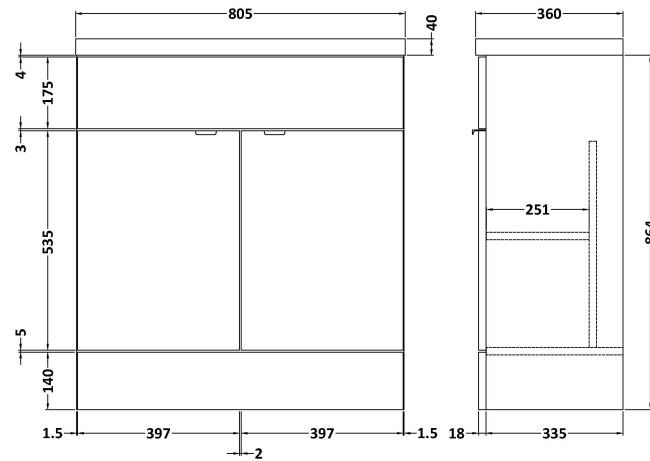

Sales Code: CBI528

Description: 800mm Fd Vanity Unit & Basin

Packaging Details

Barcode: 5055275887868

Sales Code: OFF509

Description: 800 Vanity Unit (355mm Deep)

Product Dimensions

Height (mm):	864
Width (mm):	800
Depth (mm):	355
Nett Weight (kg):	24.5

Packaging Dimensions

Height (mm):	900
Width (mm):	825
Depth (mm):	375
Gross Weight (kg):	25

Packaging Data

Box Colour:	Brown Cardboard Box
Box Qty:	1
Label Size:	100 x 50
Label Colour:	White Label
Label Qty:	2

Outer Box Dimensions (If Applicable)

Height (mm):	
Width (mm):	
Depth (mm):	
Gross Weight (kg):	
Barcode:	5055275868805

Product Details

Country of Origin:	United Kingdom
Fitting Instruction:	Yes
Certification:	FSC: Yes CE: N/A
Colour:	Brown Grey Avola
Construction Method:	Cam & Wood Dowel
Construction Type:	Rigid
Cabinet Finish:	MFC Textured Woodgrain
Fascia Finish:	MFC Textured Woodgrain
Cabinet Thickness (mm):	18
Fascia Thickness (mm):	18
Drawer Included:	No
Drawer Type:	Not Applicable
No of Shelves:	1
Hinge Type:	95 Degree Clip-On Soft Close
Hinge Included:	Yes
Adjustable Legs:	No
Fixings Included:	Yes
Handle Style:	Contemporary
Handle Included:	Yes
Waste Shroud:	No
Handle Type:	Wrapover

Sales Code: PMB315

Description: 800 Rear Tap Basin 1Th

Product Dimensions

Height (mm):	355
Width (mm):	803
Depth (mm):	135
Nett Weight (kg):	12

Packaging Dimensions

Height (mm):	200
Width (mm):	420
Depth (mm):	855
Gross Weight (kg):	12