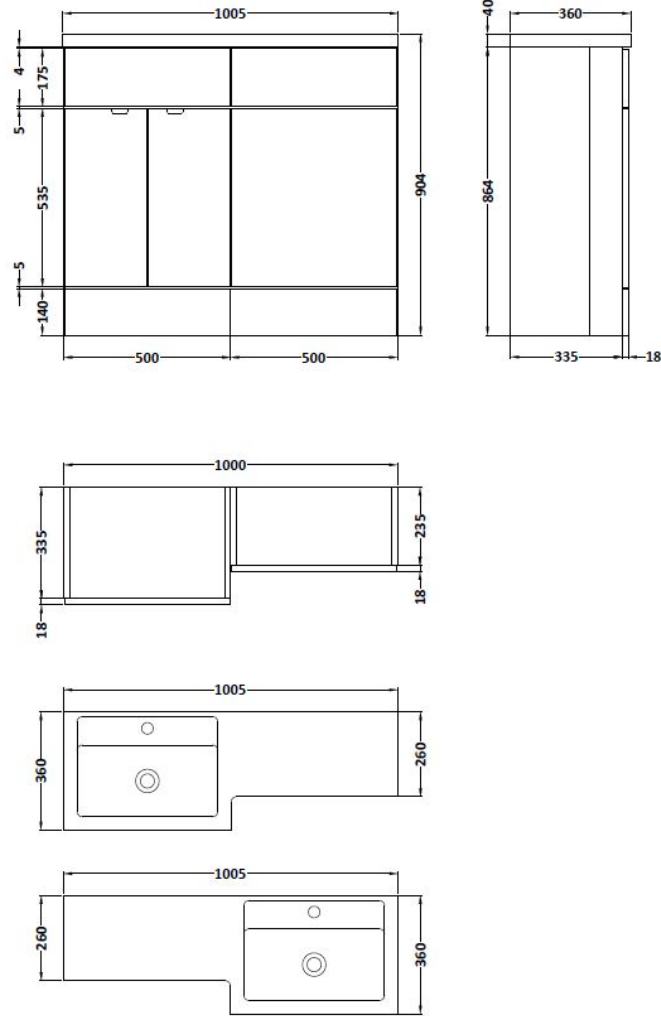

Sales Code: CBI527

Description: 1000mm Combination - Fd - Rh

Packaging Details

Barcode: 5055275887851

Sales Code: OFF506

Description: 500 Vanity Unit (355mm Deep)

Product Dimensions

Height (mm):	864
Width (mm):	500
Depth (mm):	355
Nett Weight (kg):	18

Packaging Dimensions

Height (mm):	375
Width (mm):	520
Depth (mm):	900
Gross Weight (kg):	18.5

Packaging Data

Box Colour:	Brown Cardboard Box
Box Qty:	1
Label Size:	100 x 50
Label Colour:	White Label
Label Qty:	2

Sales Code: OFF545

Description: 500 Wc Unit (255mm Deep)

Product Dimensions

Height (mm):	864
Width (mm):	500
Depth (mm):	255
Nett Weight (kg):	11.5

Packaging Dimensions

Height (mm):	290
Width (mm):	525
Depth (mm):	875
Gross Weight (kg):	12

Sales Code: PMB412R

Description: 1000 L Shaped Basin Rh

Product Dimensions

Height (mm):	135
Width (mm):	1003
Depth (mm):	355
Nett Weight (kg):	15

Packaging Dimensions

Height (mm):	190
Width (mm):	420
Depth (mm):	1060
Gross Weight (kg):	15