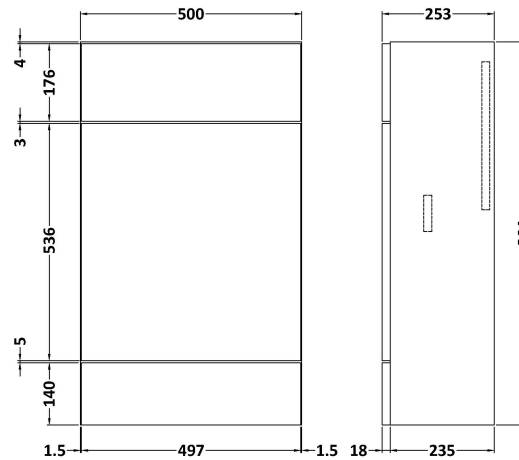

Packaging Dimensions

Height (mm):	375
Width (mm):	520
Depth (mm):	900
Gross Weight (kg):	18.5

Packaging Data

Box Colour:	Brown Cardboard Box
Box Qty:	1
Label Size:	100 x 50
Label Colour:	White Label
Label Qty:	2

Sales Code: OFF545

Description: 500 Wc Unit (255mm Deep)

Product Dimensions

Height (mm):	864
Width (mm):	500
Depth (mm):	255
Nett Weight (kg):	11.5

Packaging Dimensions

Height (mm):	290
Width (mm):	525
Depth (mm):	875
Gross Weight (kg):	12

Packaging Data

Box Colour:	Brown Cardboard Box
Box Qty:	1
Label Size:	100 x 50
Label Colour:	White Label
Label Qty:	2

Outer Box Dimensions (If Applicable)

Height (mm):	
Width (mm):	
Depth (mm):	
Gross Weight (kg):	
Barcode:	5055275820025

Sales Code: PMB412R

Description: 1000 L Shaped Basin Rh

Product Dimensions

Height (mm):	135
Width (mm):	1003
Depth (mm):	355
Nett Weight (kg):	15

Packaging Dimensions

Height (mm):	190
Width (mm):	420
Depth (mm):	1060
Gross Weight (kg):	15