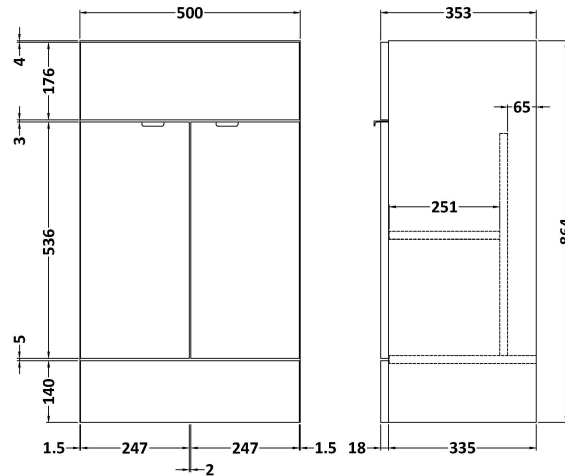

Sales Code: CBI527

Description: 1000mm Combination - Fd - Rh

Packaging Details

Barcode: 5055275887851

Sales Code: OFF506

Description: 500 Vanity Unit (355mm Deep)

Product Dimensions

Height (mm):	864
Width (mm):	500
Depth (mm):	355
Nett Weight (kg):	18

Packaging Dimensions

Height (mm):	375
Width (mm):	520
Depth (mm):	900
Gross Weight (kg):	18.5

Packaging Data

Box Colour:	Brown Cardboard Box
Box Qty:	1
Label Size:	100 x 50
Label Colour:	White Label
Label Qty:	2

Sales Code: OFF545

Description: 500 Wc Unit (255mm Deep)

Product Dimensions

Height (mm):	864
Width (mm):	500
Depth (mm):	255
Nett Weight (kg):	11.5

Packaging Dimensions

Height (mm):	290
Width (mm):	525
Depth (mm):	875
Gross Weight (kg):	12

Sales Code: PMB412R

Description: 1000 L Shaped Basin Rh

Product Dimensions

Height (mm):	135
Width (mm):	1003
Depth (mm):	355
Nett Weight (kg):	15

Packaging Dimensions

Height (mm):	190
Width (mm):	420
Depth (mm):	1060
Gross Weight (kg):	15