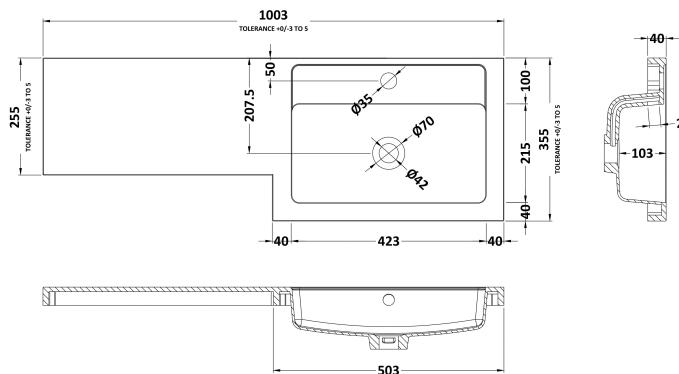

Packaging Dimensions

Height (mm):	375
Width (mm):	520
Depth (mm):	900
Gross Weight (kg):	18.5

Packaging Data

Box Colour:	Brown Cardboard Box
Box Qty:	1
Label Size:	100 x 50
Label Colour:	White Label
Label Qty:	2

Sales Code: OFF545

Description: 500 Wc Unit (255mm Deep)

Product Dimensions

Height (mm):	864
Width (mm):	500
Depth (mm):	255
Nett Weight (kg):	11.5

Packaging Dimensions

Height (mm):	290
Width (mm):	525
Depth (mm):	875
Gross Weight (kg):	12

Packaging Data

Box Colour:	Brown Cardboard Box
Box Qty:	1
Label Size:	100 x 50
Label Colour:	White Label
Label Qty:	2

Outer Box Dimensions (If Applicable)

Height (mm):	
Width (mm):	
Depth (mm):	
Gross Weight (kg):	
Barcode:	5055275820025

Sales Code: PMB412R

Description: 1000 L Shaped Basin Rh

Product Dimensions

Height (mm):	135
Width (mm):	1003
Depth (mm):	355
Nett Weight (kg):	15

Packaging Dimensions

Height (mm):	190
Width (mm):	420
Depth (mm):	1060
Gross Weight (kg):	15