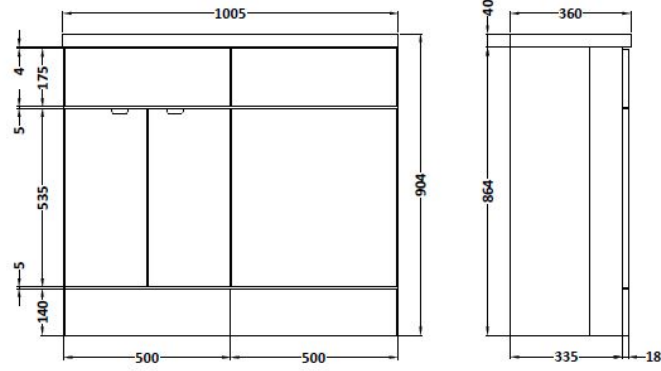

Sales Code: CBI526

Description: 1000mm Combination - Fd - Lh

Packaging Details

Barcode: 5055275887844

Sales Code: OFF545

Description: 500 Wc Unit (255mm Deep)

Product Dimensions

Height (mm):	864
Width (mm):	500
Depth (mm):	255
Nett Weight (kg):	11.5

Packaging Dimensions

Height (mm):	290
Width (mm):	525
Depth (mm):	875
Gross Weight (kg):	12

Packaging Data

Box Colour:	Brown Cardboard Box
Box Qty:	1
Label Size:	100 x 50
Label Colour:	White Label
Label Qty:	2

Sales Code: OFF506

Description: 500 Vanity Unit (355mm Deep)

Product Dimensions

Height (mm):	864
Width (mm):	500
Depth (mm):	355
Nett Weight (kg):	18

Packaging Dimensions

Height (mm):	375
Width (mm):	520
Depth (mm):	900
Gross Weight (kg):	18.5

Sales Code: PMB412L

Description: 1000 L Shaped Basin Lh

Product Dimensions

Height (mm):	135
Width (mm):	1003
Depth (mm):	355
Nett Weight (kg):	15

Packaging Dimensions

Height (mm):	190
Width (mm):	420
Depth (mm):	1060
Gross Weight (kg):	15