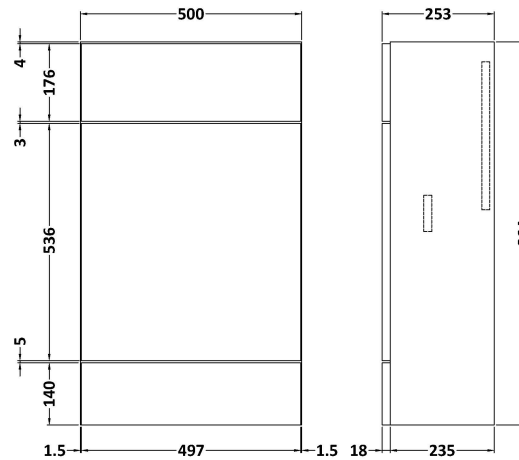

Sales Code: CBI526

Description: 1000mm Combination - Fd - Lh

Packaging Details

Barcode: 5055275887844

Sales Code: OFF545

Description: 500 Wc Unit (255mm Deep)

Product Dimensions

Height (mm):	864
Width (mm):	500
Depth (mm):	255
Nett Weight (kg):	11.5

Packaging Dimensions

Height (mm):	290
Width (mm):	525
Depth (mm):	875
Gross Weight (kg):	12

Packaging Data

Box Colour:	Brown Cardboard Box
Box Qty:	1
Label Size:	100 x 50
Label Colour:	White Label
Label Qty:	2

Sales Code: OFF506

Description: 500 Vanity Unit (355mm Deep)

Product Dimensions

Height (mm):	864
Width (mm):	500
Depth (mm):	355
Nett Weight (kg):	18

Packaging Dimensions

Height (mm):	375
Width (mm):	520
Depth (mm):	900
Gross Weight (kg):	18.5

Sales Code: PMB412L

Description: 1000 L Shaped Basin Lh

Product Dimensions

Height (mm):	135
Width (mm):	1003
Depth (mm):	355
Nett Weight (kg):	15

Packaging Dimensions

Height (mm):	190
Width (mm):	420
Depth (mm):	1060
Gross Weight (kg):	15