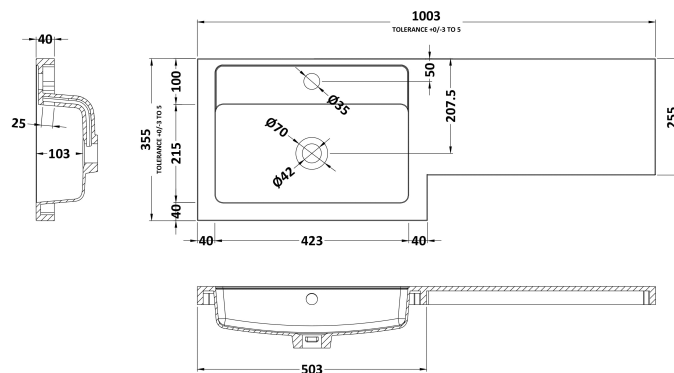

Packaging Dimensions

Height (mm):	290
Width (mm):	525
Depth (mm):	875
Gross Weight (kg):	12

Packaging Data

Box Colour:	Brown Cardboard Box
Box Qty:	1
Label Size:	100 x 50
Label Colour:	White Label
Label Qty:	2

Sales Code: OFF506

Description: 500 Vanity Unit (355mm Deep)

Product Dimensions

Height (mm):	864
Width (mm):	500
Depth (mm):	355
Nett Weight (kg):	18

Packaging Dimensions

Height (mm):	375
Width (mm):	520
Depth (mm):	900
Gross Weight (kg):	18.5

Packaging Data

Box Colour:	Brown Cardboard Box
Box Qty:	1
Label Size:	100 x 50
Label Colour:	White Label
Label Qty:	2

Outer Box Dimensions (If Applicable)

Height (mm):	
Width (mm):	
Depth (mm):	
Gross Weight (kg):	
Barcode:	5055275820186

Sales Code: PMB412L

Description: 1000 L Shaped Basin Lh

Product Dimensions

Height (mm):	135
Width (mm):	1003
Depth (mm):	355
Nett Weight (kg):	15

Packaging Dimensions

Height (mm):	190
Width (mm):	420
Depth (mm):	1060
Gross Weight (kg):	15