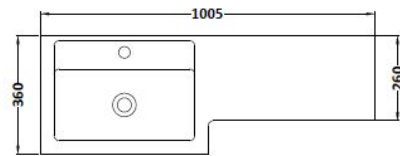

Sales Code: CBI526

Description: 1000mm Combination - Fd - Lh

Packaging Details

Barcode: 5055275887844

Sales Code: OFF545

Description: 500 Wc Unit (255mm Deep)

Product Dimensions

Height (mm):	864
Width (mm):	500
Depth (mm):	255
Nett Weight (kg):	11.5

Packaging Dimensions

Height (mm):	290
Width (mm):	525
Depth (mm):	875
Gross Weight (kg):	12

Packaging Data

Box Colour:	Brown Cardboard Box
Box Qty:	1
Label Size:	100 x 50
Label Colour:	White Label
Label Qty:	2

Sales Code: OFF506

Description: 500 Vanity Unit (355mm Deep)

Product Dimensions

Height (mm):	864
Width (mm):	500
Depth (mm):	355
Nett Weight (kg):	18

Packaging Dimensions

Height (mm):	375
Width (mm):	520
Depth (mm):	900
Gross Weight (kg):	18.5

Sales Code: PMB412L

Description: 1000 L Shaped Basin Lh

Product Dimensions

Height (mm):	135
Width (mm):	1003
Depth (mm):	355
Nett Weight (kg):	15

Packaging Dimensions

Height (mm):	190
Width (mm):	420
Depth (mm):	1060
Gross Weight (kg):	15