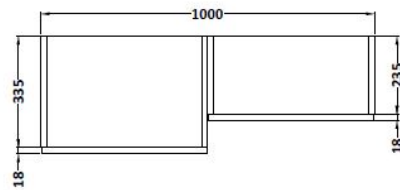

Sales Code: CBI526

Description: 1000mm Combination - Fd - Lh

Packaging Details

Barcode: 5055275887844

Sales Code: OFF545

Description: 500 Wc Unit (255mm Deep)

Product Dimensions

Height (mm):	864
Width (mm):	500
Depth (mm):	255
Nett Weight (kg):	11.5

Packaging Dimensions

Height (mm):	290
Width (mm):	525
Depth (mm):	875
Gross Weight (kg):	12

Packaging Data

Box Colour:	Brown Cardboard Box
Box Qty:	1
Label Size:	100 x 50
Label Colour:	White Label
Label Qty:	2

Sales Code: OFF506

Description: 500 Vanity Unit (355mm Deep)

Product Dimensions

Height (mm):	864
Width (mm):	500
Depth (mm):	355
Nett Weight (kg):	18

Packaging Dimensions

Height (mm):	375
Width (mm):	520
Depth (mm):	900
Gross Weight (kg):	18.5

Sales Code: PMB412L

Description: 1000 L Shaped Basin Lh

Product Dimensions

Height (mm):	135
Width (mm):	1003
Depth (mm):	355
Nett Weight (kg):	15

Packaging Dimensions

Height (mm):	190
Width (mm):	420
Depth (mm):	1060
Gross Weight (kg):	15