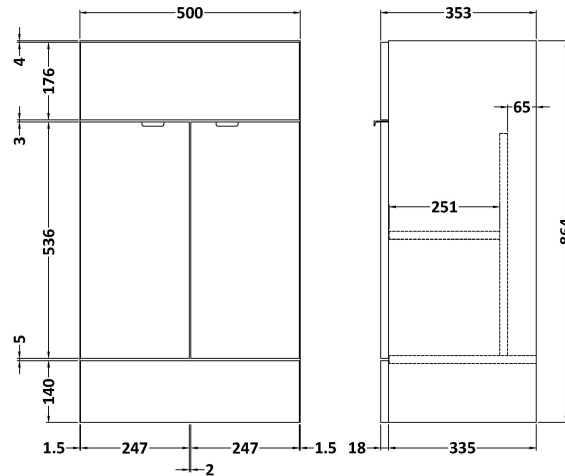

Packaging Dimensions

Height (mm):	290
Width (mm):	525
Depth (mm):	875
Gross Weight (kg):	12

Packaging Data

Box Colour:	Brown Cardboard Box
Box Qty:	1
Label Size:	100 x 50
Label Colour:	White Label
Label Qty:	2

Outer Box Dimensions (If Applicable)

Height (mm):	
Width (mm):	
Depth (mm):	
Gross Weight (kg):	
Barcode:	5055275820025

Product Details

Country of Origin:	United Kingdom
Fitting Instruction:	Yes
Certification:	FSC: Yes CE: N/A
Colour:	Brown Grey Avola
Construction Method:	Cam & Wood Dowel
Construction Type:	Rigid
Cabinet Finish:	MFC Textured Woodgrain
Fascia Finish:	MFC Textured Woodgrain
Cabinet Thickness (mm):	18
Fascia Thickness (mm):	18
Drawer Included:	No
Drawer Type:	Not Applicable
No of Shelves:	0
Hinge Type:	Not Applicable
Hinge Included:	No
Adjustable Legs:	No
Fixings Included:	Yes
Handle Style:	Not Applicable
Handle Included:	No
Waste Shroud:	No
Handle Type:	Not Applicable

Sales Code: OFF506

Description: 500 Vanity Unit (355mm Deep)

Product Dimensions

Height (mm):	864
Width (mm):	500
Depth (mm):	355
Nett Weight (kg):	18

Packaging Dimensions

Height (mm):	375
Width (mm):	520
Depth (mm):	900
Gross Weight (kg):	18.5

Sales Code: PMB412L

Description: 1000 L Shaped Basin Lh

Product Dimensions

Height (mm):	135
Width (mm):	1003
Depth (mm):	355
Nett Weight (kg):	15

Packaging Dimensions

Height (mm):	190
Width (mm):	420
Depth (mm):	1060
Gross Weight (kg):	15