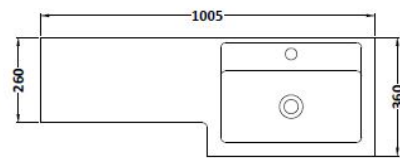

Sales Code: CBI526

Description: 1000mm Combination - Fd - Lh

Packaging Details

Barcode: 5055275887844

Sales Code: OFF545

Description: 500 Wc Unit (255mm Deep)

Product Dimensions

Height (mm):	864
Width (mm):	500
Depth (mm):	255
Nett Weight (kg):	11.5

Packaging Dimensions

Height (mm):	290
Width (mm):	525
Depth (mm):	875
Gross Weight (kg):	12

Packaging Data

Box Colour:	Brown Cardboard Box
Box Qty:	1
Label Size:	100 x 50
Label Colour:	White Label
Label Qty:	2

Sales Code: OFF506

Description: 500 Vanity Unit (355mm Deep)

Product Dimensions

Height (mm):	864
Width (mm):	500
Depth (mm):	355
Nett Weight (kg):	18

Packaging Dimensions

Height (mm):	375
Width (mm):	520
Depth (mm):	900
Gross Weight (kg):	18.5

Sales Code: PMB412L

Description: 1000 L Shaped Basin Lh

Product Dimensions

Height (mm):	135
Width (mm):	1003
Depth (mm):	355
Nett Weight (kg):	15

Packaging Dimensions

Height (mm):	190
Width (mm):	420
Depth (mm):	1060
Gross Weight (kg):	15