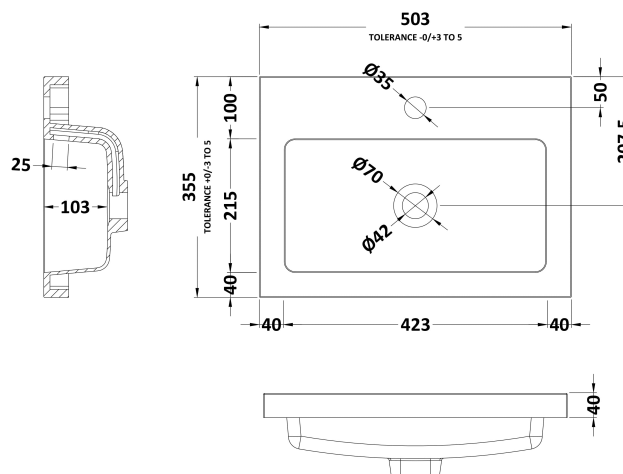

Sales Code: CBI524

Description: 500mm Fd Vanity Unit & Basin

Packaging Details

Barcode: 5055275887820

Sales Code: OFF506

Description: 500 Vanity Unit (355mm Deep)

Product Dimensions

Height (mm):	864
Width (mm):	500
Depth (mm):	355
Nett Weight (kg):	18

Packaging Dimensions

Height (mm):	375
Width (mm):	520
Depth (mm):	900
Gross Weight (kg):	18.5

Packaging Data

Box Colour:	Brown Cardboard Box
Box Qty:	1
Label Size:	100 x 50
Label Colour:	White Label
Label Qty:	2

Outer Box Dimensions (If Applicable)

Height (mm):	
Width (mm):	
Depth (mm):	
Gross Weight (kg):	
Barcode:	5055275820186

Product Details

Country of Origin:	United Kingdom
Fitting Instruction:	Yes
Certification:	FSC: Yes CE: N/A
Colour:	Brown Grey Avola
Construction Method:	Cam & Wood Dowel
Construction Type:	Rigid
Cabinet Finish:	MFC Textured Woodgrain
Fascia Finish:	MFC Textured Woodgrain
Cabinet Thickness (mm):	18
Fascia Thickness (mm):	18
Drawer Included:	No
Drawer Type:	Not Applicable
No of Shelves:	1
Hinge Type:	95 Degree Clip-On Soft Close
Hinge Included:	Yes
Adjustable Legs:	No
Fixings Included:	Yes
Handle Style:	Contemporary
Handle Included:	Yes
Waste Shroud:	No
Handle Type:	Wrapover

Sales Code: PMB312

Description: 500 Rear Tap Basin 1Th

Product Dimensions

Height (mm):	355
Width (mm):	503
Depth (mm):	135
Nett Weight (kg):	8.1

Packaging Dimensions

Height (mm):	420
Width (mm):	210
Depth (mm):	550
Gross Weight (kg):	8.1