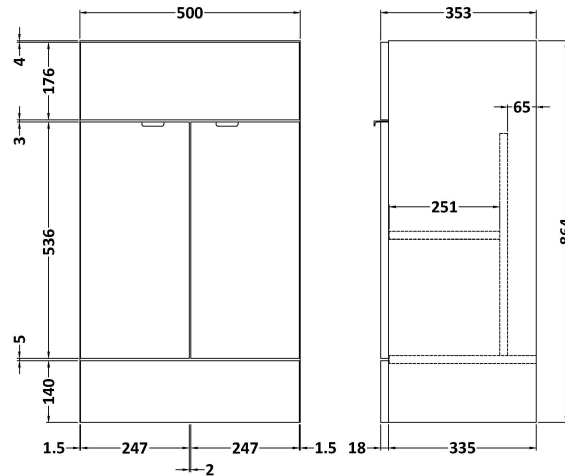

Sales Code: CBI524

Description: 500mm Fd Vanity Unit & Basin

Packaging Details

Barcode: 5055275887820

Sales Code: OFF506

Description: 500 Vanity Unit (355mm Deep)

Product Dimensions

Height (mm):	864
Width (mm):	500
Depth (mm):	355
Nett Weight (kg):	18

Packaging Dimensions

Height (mm):	375
Width (mm):	520
Depth (mm):	900
Gross Weight (kg):	18.5

Packaging Data

Box Colour:	Brown Cardboard Box
Box Qty:	1
Label Size:	100 x 50
Label Colour:	White Label
Label Qty:	2

Outer Box Dimensions (If Applicable)

Height (mm):	
Width (mm):	
Depth (mm):	
Gross Weight (kg):	
Barcode:	5055275820186

Product Details

Country of Origin:	United Kingdom
Fitting Instruction:	Yes
Certification:	FSC: Yes CE: N/A
Colour:	Brown Grey Avola
Construction Method:	Cam & Wood Dowel
Construction Type:	Rigid
Cabinet Finish:	MFC Textured Woodgrain
Fascia Finish:	MFC Textured Woodgrain
Cabinet Thickness (mm):	18
Fascia Thickness (mm):	18
Drawer Included:	No
Drawer Type:	Not Applicable
No of Shelves:	1
Hinge Type:	95 Degree Clip-On Soft Close
Hinge Included:	Yes
Adjustable Legs:	No
Fixings Included:	Yes
Handle Style:	Contemporary
Handle Included:	Yes
Waste Shroud:	No
Handle Type:	Wrapover

Sales Code: PMB312

Description: 500 Rear Tap Basin 1Th

Product Dimensions

Height (mm):	355
Width (mm):	503
Depth (mm):	135
Nett Weight (kg):	8.1

Packaging Dimensions

Height (mm):	420
Width (mm):	210
Depth (mm):	550
Gross Weight (kg):	8.1