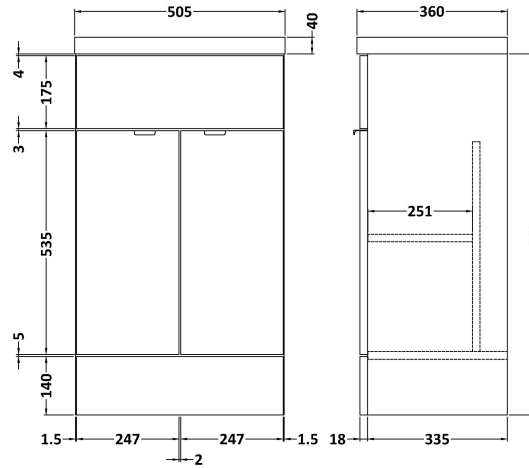

Sales Code: CBI524

Description: 500mm Fd Vanity Unit & Basin

Packaging Details

Barcode: 5055275887820

Sales Code: OFF506

Description: 500 Vanity Unit (355mm Deep)

Product Dimensions

Height (mm):	864
Width (mm):	500
Depth (mm):	355
Nett Weight (kg):	18

Packaging Dimensions

Height (mm):	375
Width (mm):	520
Depth (mm):	900
Gross Weight (kg):	18.5

Packaging Data

Box Colour:	Brown Cardboard Box
Box Qty:	1
Label Size:	100 x 50
Label Colour:	White Label
Label Qty:	2

Outer Box Dimensions (If Applicable)

Height (mm):	
Width (mm):	
Depth (mm):	
Gross Weight (kg):	
Barcode:	5055275820186

Product Details

Country of Origin:	United Kingdom
Fitting Instruction:	Yes
Certification:	FSC: Yes CE: N/A
Colour:	Brown Grey Avola
Construction Method:	Cam & Wood Dowel
Construction Type:	Rigid
Cabinet Finish:	MFC Textured Woodgrain
Fascia Finish:	MFC Textured Woodgrain
Cabinet Thickness (mm):	18
Fascia Thickness (mm):	18
Drawer Included:	No
Drawer Type:	Not Applicable
No of Shelves:	1
Hinge Type:	95 Degree Clip-On Soft Close
Hinge Included:	Yes
Adjustable Legs:	No
Fixings Included:	Yes
Handle Style:	Contemporary
Handle Included:	Yes
Waste Shroud:	No
Handle Type:	Wrapover

Sales Code: PMB312

Description: 500 Rear Tap Basin 1Th

Product Dimensions

Height (mm):	355
Width (mm):	503
Depth (mm):	135
Nett Weight (kg):	8.1

Packaging Dimensions

Height (mm):	420
Width (mm):	210
Depth (mm):	550
Gross Weight (kg):	8.1