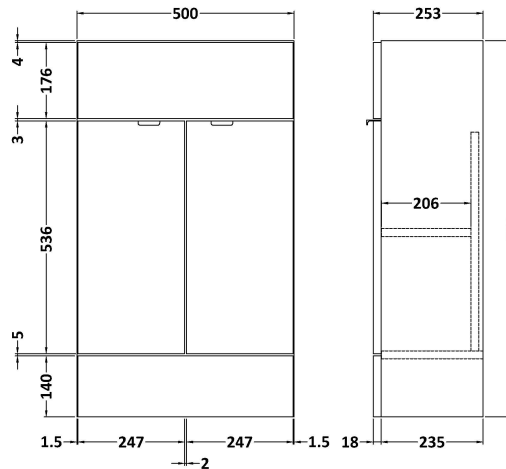

Sales Code: OFF505

Description: 500 Vanity Unit (255mm Deep)

Product Dimensions

Height (mm):	864
Width (mm):	500
Depth (mm):	255
Nett Weight (kg):	15

Packaging Dimensions

Height (mm):	290
Width (mm):	525
Depth (mm):	875
Gross Weight (kg):	15.5

Packaging Data

Box Colour:	Brown Cardboard Box
Box Qty:	1
Label Size:	100 x 50
Label Colour:	White Label
Label Qty:	2

Outer Box Dimensions (If Applicable)

Height (mm):	
Width (mm):	
Depth (mm):	
Gross Weight (kg):	
Barcode:	5055275820124

Sales Code: PMB302

Description: 500 Side Tap Basin 1Th (502.5X255x40)

Product Dimensions

Height (mm):	255
Width (mm):	503
Depth (mm):	135
Nett Weight (kg):	8

Packaging Dimensions

Height (mm):	305
Width (mm):	205
Depth (mm):	555
Gross Weight (kg):	8

Packaging Data

Box Colour:	Brown Cardboard Box - Printed
Box Qty:	1
Label Size:	100 x 50
Label Colour:	White Label
Label Qty:	2

Outer Box Dimensions (If Applicable)

Height (mm):	
Width (mm):	
Depth (mm):	
Gross Weight (kg):	
Barcode:	5055369063031