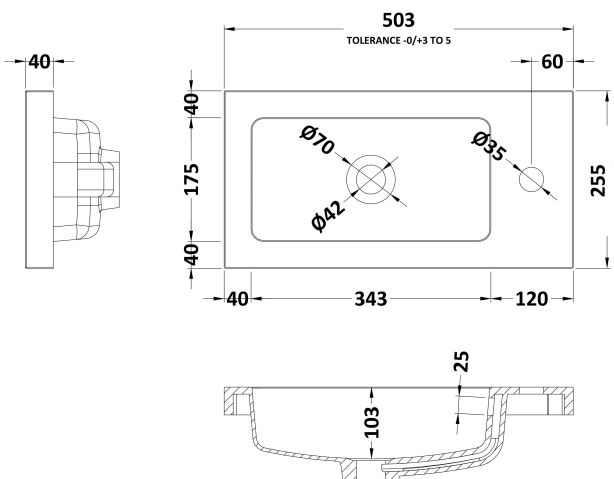

Sales Code: OFF505

Description: 500 Vanity Unit (255mm Deep)

Product Dimensions

Height (mm):	864
Width (mm):	500
Depth (mm):	255
Nett Weight (kg):	15

Packaging Dimensions

Height (mm):	290
Width (mm):	525
Depth (mm):	875
Gross Weight (kg):	15.5

Packaging Data

Box Colour:	Brown Cardboard Box
Box Qty:	1
Label Size:	100 x 50
Label Colour:	White Label
Label Qty:	2

Outer Box Dimensions (If Applicable)

Height (mm):	
Width (mm):	
Depth (mm):	
Gross Weight (kg):	
Barcode:	5055275820124

Sales Code: PMB302

Description: 500 Side Tap Basin 1Th (502.5X255x40)

Product Dimensions

Height (mm):	255
Width (mm):	503
Depth (mm):	135
Nett Weight (kg):	8

Packaging Dimensions

Height (mm):	305
Width (mm):	205
Depth (mm):	555
Gross Weight (kg):	8

Packaging Data

Box Colour:	Brown Cardboard Box - Printed
Box Qty:	1
Label Size:	100 x 50
Label Colour:	White Label
Label Qty:	2

Outer Box Dimensions (If Applicable)

Height (mm):	
Width (mm):	
Depth (mm):	
Gross Weight (kg):	
Barcode:	5055369063031