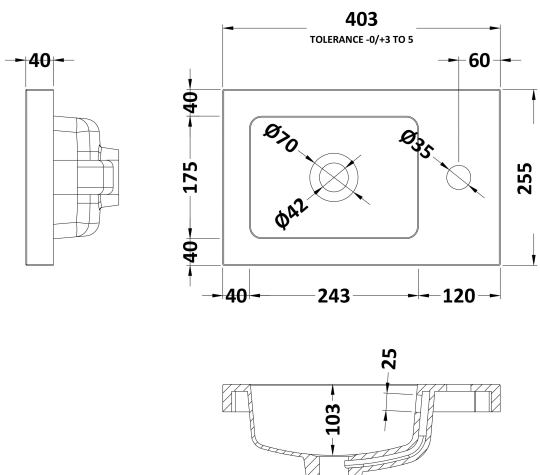

Packaging Dimensions

Height (mm):	290
Width (mm):	325
Depth (mm):	875
Gross Weight (kg):	12.5

Packaging Data

Box Colour:	Brown Cardboard Box
Box Qty:	1
Label Size:	100 x 50
Label Colour:	White Label
Label Qty:	2

Outer Box Dimensions (If Applicable)

Height (mm):	
Width (mm):	
Depth (mm):	
Gross Weight (kg):	
Barcode:	5055275820100

Product Details

Country of Origin:	United Kingdom
Fitting Instruction:	Yes
Certification:	FSC: Yes CE: N/A
Colour:	Brown Grey Avola
Construction Method:	Cam & Wood Dowel
Construction Type:	Rigid
Cabinet Finish:	MFC Textured Woodgrain
Fascia Finish:	MFC Textured Woodgrain
Cabinet Thickness (mm):	18
Fascia Thickness (mm):	18
Drawer Included:	No
Drawer Type:	Not Applicable
No of Shelves:	1
Hinge Type:	95 Degree Clip-On Soft Close
Hinge Included:	Yes
Adjustable Legs:	No
Fixings Included:	Yes
Handle Style:	Contemporary
Handle Included:	Yes
Waste Shroud:	No
Handle Type:	Wrapover

Sales Code: PMB301

Description: 400 Side Tap Basin 1Th (402.5X255x40)

Product Dimensions

Height (mm):	255
Width (mm):	403
Depth (mm):	135
Nett Weight (kg):	6.01

Packaging Dimensions

Height (mm):	315
Width (mm):	205
Depth (mm):	455
Gross Weight (kg):	6.01

Packaging Data

Box Colour:	
Box Qty:	
Label Size:	x
Label Colour:	
Label Qty:	

Outer Box Dimensions (If Applicable)

Height (mm):	
Width (mm):	
Depth (mm):	
Gross Weight (kg):	
Barcode:	5055369063024

Product Details