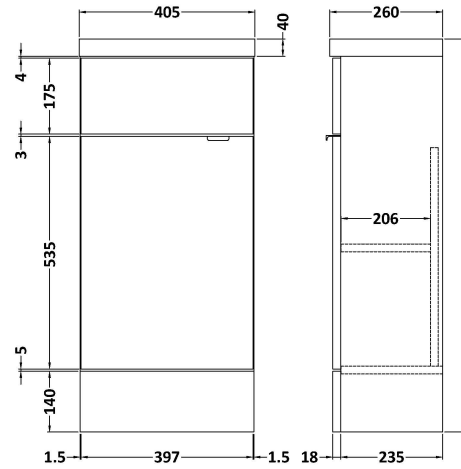

Sales Code: CBI521

Description: 400mm Compact Vanity Unit & Basin

Packaging Details

Barcode: 5055275887790

Sales Code: OFF503

Description: 400 Vanity Unit (255mm Deep)

Product Dimensions

Height (mm):	864
Width (mm):	400
Depth (mm):	255
Nett Weight (kg):	12

Packaging Dimensions

Height (mm):	290
Width (mm):	325
Depth (mm):	875
Gross Weight (kg):	12.5

Packaging Data

Box Colour:	Brown Cardboard Box
Box Qty:	1
Label Size:	100 x 50
Label Colour:	White Label
Label Qty:	2

Outer Box Dimensions (If Applicable)

Height (mm):	
Width (mm):	
Depth (mm):	
Gross Weight (kg):	
Barcode:	5055275820100

Product Details

Country of Origin:	United Kingdom
Fitting Instruction:	Yes
Certification:	FSC: Yes CE: N/A
Colour:	Brown Grey Avola
Construction Method:	Cam & Wood Dowel
Construction Type:	Rigid
Cabinet Finish:	MFC Textured Woodgrain
Fascia Finish:	MFC Textured Woodgrain
Cabinet Thickness (mm):	18
Fascia Thickness (mm):	18
Drawer Included:	No
Drawer Type:	Not Applicable
No of Shelves:	1
Hinge Type:	95 Degree Clip-On Soft Close
Hinge Included:	Yes
Adjustable Legs:	No
Fixings Included:	Yes
Handle Style:	Contemporary
Handle Included:	Yes
Waste Shroud:	No
Handle Type:	Wrapover

Sales Code: PMB301

Description: 400 Side Tap Basin 1Th (402.5X255x40)

Product Dimensions

Height (mm):	255
Width (mm):	403
Depth (mm):	135
Nett Weight (kg):	6.01

Packaging Dimensions

Height (mm):	315
Width (mm):	205
Depth (mm):	455
Gross Weight (kg):	6.01