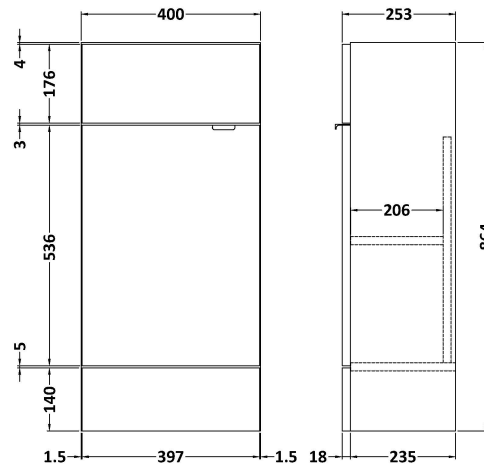

Sales Code: CBI521

Description: 400mm Compact Vanity Unit & Basin

Packaging Details

Barcode: 5055275887790

Sales Code: OFF503

Description: 400 Vanity Unit (255mm Deep)

Product Dimensions

Height (mm):	864
Width (mm):	400
Depth (mm):	255
Nett Weight (kg):	12

Packaging Dimensions

Height (mm):	290
Width (mm):	325
Depth (mm):	875
Gross Weight (kg):	12.5

Packaging Data

Box Colour:	Brown Cardboard Box
Box Qty:	1
Label Size:	100 x 50
Label Colour:	White Label
Label Qty:	2

Outer Box Dimensions (If Applicable)

Height (mm):	
Width (mm):	
Depth (mm):	
Gross Weight (kg):	
Barcode:	5055275820100

Product Details

Country of Origin:	United Kingdom
Fitting Instruction:	Yes
Certification:	FSC: Yes CE: N/A
Colour:	Brown Grey Avola
Construction Method:	Cam & Wood Dowel
Construction Type:	Rigid
Cabinet Finish:	MFC Textured Woodgrain
Fascia Finish:	MFC Textured Woodgrain
Cabinet Thickness (mm):	18
Fascia Thickness (mm):	18
Drawer Included:	No
Drawer Type:	Not Applicable
No of Shelves:	1
Hinge Type:	95 Degree Clip-On Soft Close
Hinge Included:	Yes
Adjustable Legs:	No
Fixings Included:	Yes
Handle Style:	Contemporary
Handle Included:	Yes
Waste Shroud:	No
Handle Type:	Wrapover

Sales Code: PMB301

Description: 400 Side Tap Basin 1Th (402.5X255x40)

Product Dimensions

Height (mm):	255
Width (mm):	403
Depth (mm):	135
Nett Weight (kg):	6.01

Packaging Dimensions

Height (mm):	315
Width (mm):	205
Depth (mm):	455
Gross Weight (kg):	6.01