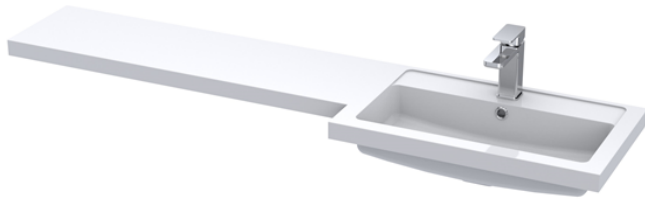

Sales Code: PMB415R

Description: 1500 L Shaped Polymarble Basin Rh

Product Dimensions

Height (mm):	135
Width (mm):	1503
Depth (mm):	355
Nett Weight (kg):	21

Packaging Dimensions

Height (mm):	190
Width (mm):	420
Depth (mm):	1570
Gross Weight (kg):	21

Packaging Data

Box Colour:	Brown Cardboard Box - Printed
Box Qty:	1
Label Size:	100 x 50
Label Colour:	White Label
Label Qty:	2

Outer Box Dimensions (If Applicable)

Height (mm):	
Width (mm):	
Depth (mm):	
Gross Weight (kg):	
Barcode:	5055275812501

Product Details

Country of Origin:	China
Fitting Instruction:	No
Certification:	CE: No WRAS: N/A WRAS No: N/A
Product Material:	Polymarble
Fixing Supplied:	No

Pans/Bidets: Trap Style: Not Applicable   Includes Seat: Not Applicable

Seats: Seat Type: Not Applicable   Material: Not Applicable
Function: Not Applicable   Hinge Type: Not Applicable
Hinge Material: Not Applicable

Cisterns: Operating Type: Not Applicable   Fittings: Not Applicable
Lever Type: Not Applicable

Basins: Tap Hole: One Taphole   Chain Stay Hole: No
Template: Not Required   Waste Type Req: Slotted
Overflow Inc: Yes   Overflow Cover: Yes
Inner Bowl Depth (mm): 103mm