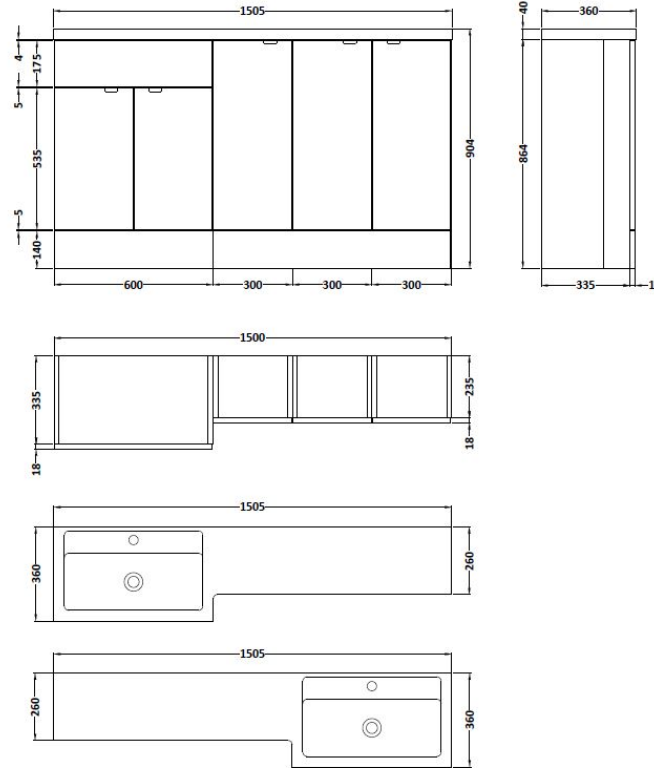

Sales Code: CBI518

Description: 1500mm Combination - Fd Option 3 - Rh

Packaging Details

Barcode: 5055275887769