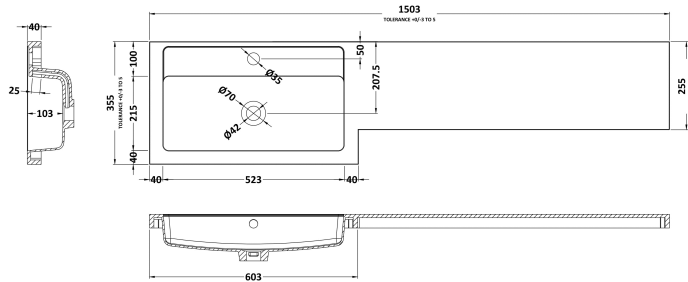

### Outer Box Dimensions (If Applicable)

Height (mm):	
Width (mm):	
Depth (mm):	
Gross Weight (kg):	
Barcode:	5055275820209

### Product Dimensions

Height (mm):	1250
Width (mm):	145
Depth (mm):	18
Nett Weight (kg):	2

### Outer Box Dimensions (If Applicable)

Height (mm):	
Width (mm):	
Depth (mm):	
Gross Weight (kg):	
Barcode:	5055275828380

**Sales Code:** PMB415R

**Description:** 1500 L Shaped Polymarble Basin Rh

**Product Dimensions**

Height (mm):	135
Width (mm):	1503
Depth (mm):	355
Nett Weight (kg):	21

**Packaging Dimensions**

Height (mm):	190
Width (mm):	420
Depth (mm):	1570
Gross Weight (kg):	21